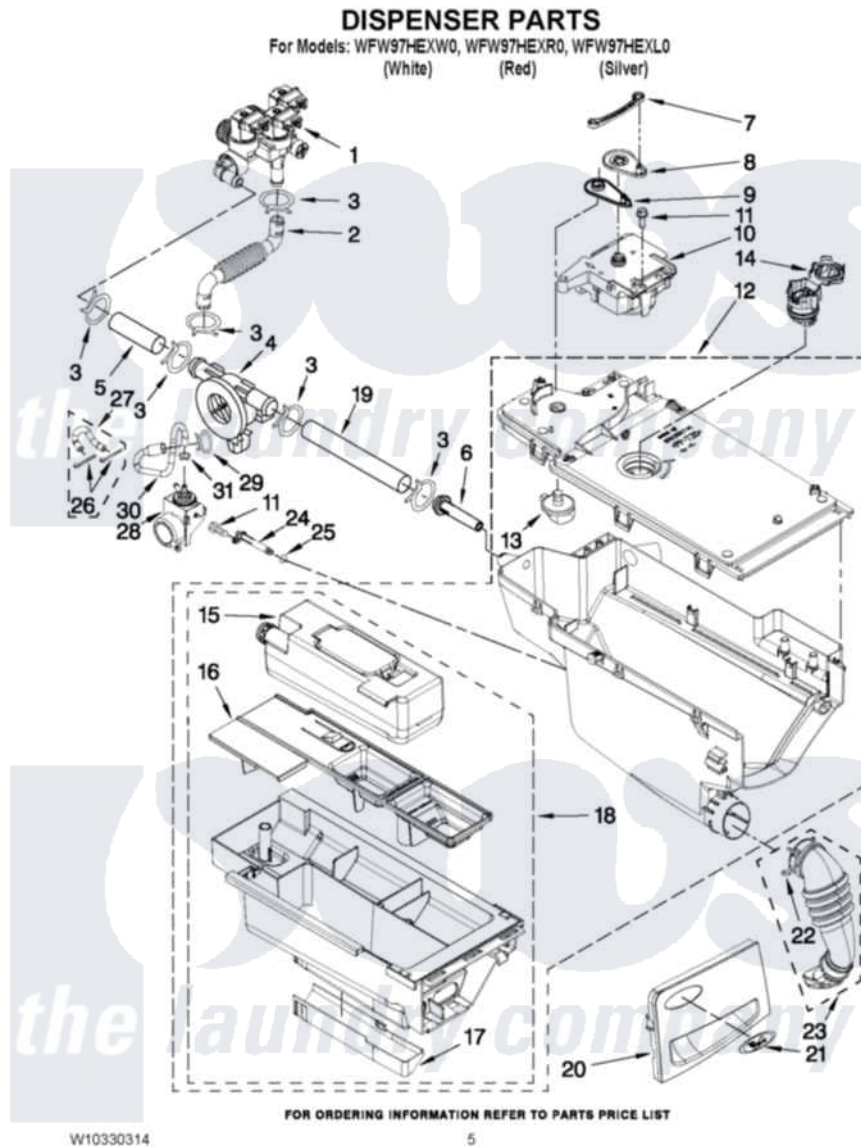

Whirlpool WFW97HEXW0 04 - DISPENSER PARTS

Whirlpool Residential Whirlpool WFW97HEXW0 Washer Parts Parts Diagram 04 - DISPENSER PARTS
Click on the part number to view part

Item	Original Part Number	Replaced By	Status	Part Description
1	W10247306			Valve, Inlet
2	W10239949			Hose, Inlet Valve To Active Vent
3	370450	596669		Clamp, Manifold
4	8181696	W10110225		Flowmeter
5	W10239935			Hose, Inlet Valve To Flowmeter
6	8183181			Nozzle, Inlet
7	8183183			Lever, Water Distribution
8	W10003190	8183184		Cam, Actuator
9	W10183517			Lever, Water Distribution
10	W10163975	W10352973		Actuator
11	8540282	8181661		Screw, Actuator
12	W10327072			Housing, Minibulk Dispenser Assembly
13	W10003110	8181712		Nozzle, Distribution
14	W10306690			Sensor-Magnetic, Angular

15	W10250743	W10250743A	Minibulk Dispenser Cartridge
16	W10256661		Siphon, Bleach/Softener
17	W10003140	8183179	Cover, Detergent Drawer
18	W10250742		Drawer, Detergent
19	W10239936		Hose, Flowmeter To Dispenser
20	W10299862		Handle, Dispenser Drawer
"	W10316367		Handle, Dispenser Drawer
"	W10327021		Handle, Dispenser Drawer
21	W10117943	8303811	Badge, Assembly
22	W10239910		Clamp, Hose
23	W10239966		Hose, Dispenser To Bellow
24	W10250730		Tube, Siphon- Dock-Minibulk
25	W10250731		O-Ring
26	W10334336		Cable Tie
27	W10268381		Hose, Tube To Pump
28	W10250734		Pump, Metering
29	W10096851	596669	Clamp, Manifold
30	W10268382		Hose, Pump To Dispenser
31	W10292700		Clamp, Hose