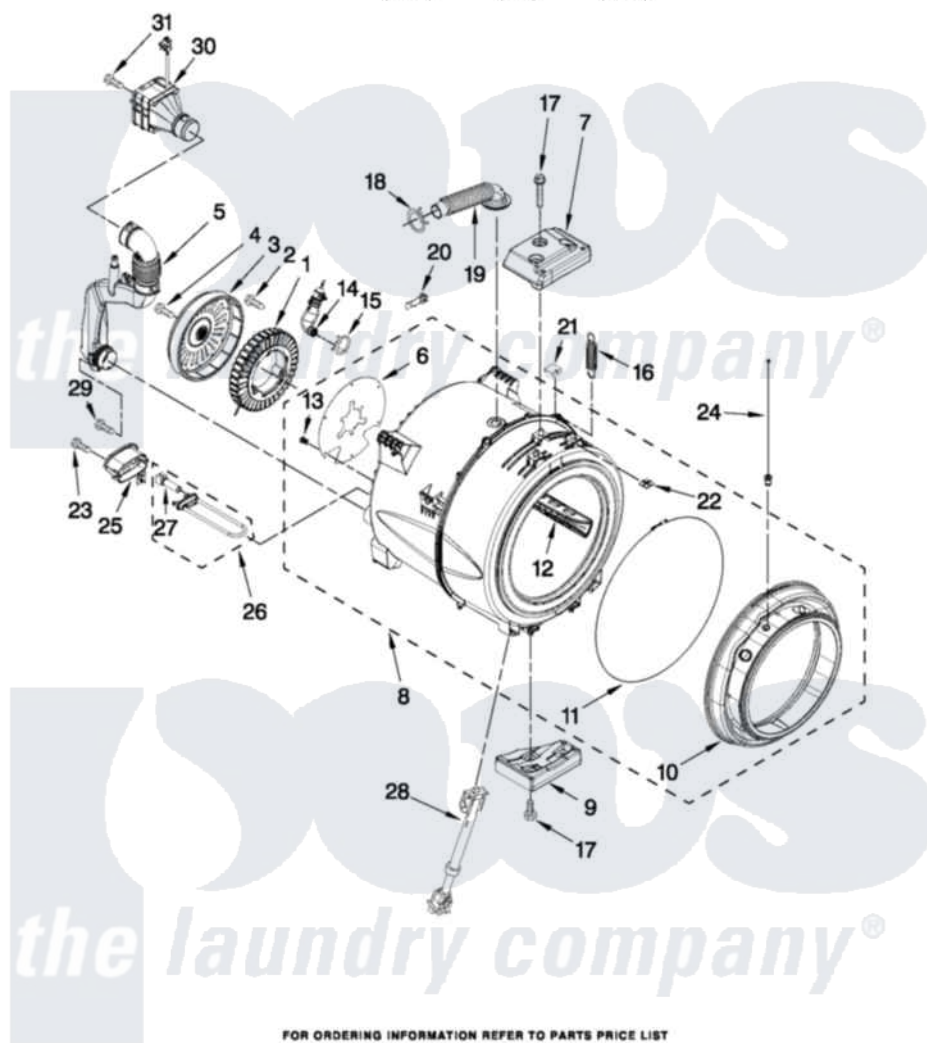

# Whirlpool WFW97HEXW0 05 - TUB AND BASKET PARTS

## TUB AND BASKET PARTS

For Models: WFW97HEXW0, WFW97HEXR0, WFW97HEXL0  
(White) (Red) (Silver)

W10330314

FOR ORDERING INFORMATION REFER TO PARTS PRICE LIST

7

Whirlpool [Residential Whirlpool WFW97HEXW0 Washer Parts](#) Parts Diagram 05 - TUB AND BASKET PARTS  
Click on the part number to view part

Item	Original Part Number	Replaced By	Status	Part Description
1	W10213978	<a href="#">W10365754</a>		Stator
2	<a href="#">W10253476</a>			Screw, Stator Mounting
3	W10213980	<a href="#">W10365755</a>		Rotor
4	<a href="#">W10253477</a>			Screw, Rotor Mounting
5	<a href="#">W10261582</a>			Pipe, Ventilation Assembly
6	<a href="#">W10267637</a>			Shield, Motor
7	<a href="#">W10253014</a>			Counterweight, Top
8	W10270244	<a href="#">W10434231</a>		Tub-Outer
9	<a href="#">W10237535</a>			Counterweight, Bottom
10	<a href="#">W10237493</a>			Bellow
11	<a href="#">W10237502</a>			Retainer, Bellow To Tub
12	<a href="#">W10292810</a>			Baffle, Tub
13	<a href="#">W10273613</a>			Retainer, Push In
14	<a href="#">W10260500</a>			Airtrap Assembly
15	<a href="#">371499</a>			Clamp, Hose
16	W10249487	<a href="#">W10365757</a>		Spring

17	<a href="#">W10261496</a>		Screw, Counterweight
18	<a href="#">W10273033</a>		Clamp, Hose
19	<a href="#">8540015</a>		Hose, Exhaust
20	<a href="#">W10316388</a>		Clip, Harness Diverter
21	<a href="#">8540092</a>		Clamp, Tub
22	8540072	<a href="#">8182512</a>	Nut, Push-In
23	<a href="#">9740848</a>		Screw, Mixing Valve Mounting
24	<a href="#">W10272847</a>		Light, Led Assembly
25	<a href="#">W10318155</a>		Shield, Heater
26	W10253993	<a href="#">8182666</a>	Element, Heating
27	<a href="#">8181705</a>		Ntc
28	<a href="#">W10261492</a>		Shock Absorber
29	<a href="#">W10306501</a>		Screw, M4.1-1.8 X 16.5C
30	<a href="#">W10261587</a>		Fan, Ventilation Assembly
31	<a href="#">W10305097</a>		Screw, M4.1-1.8 X 57