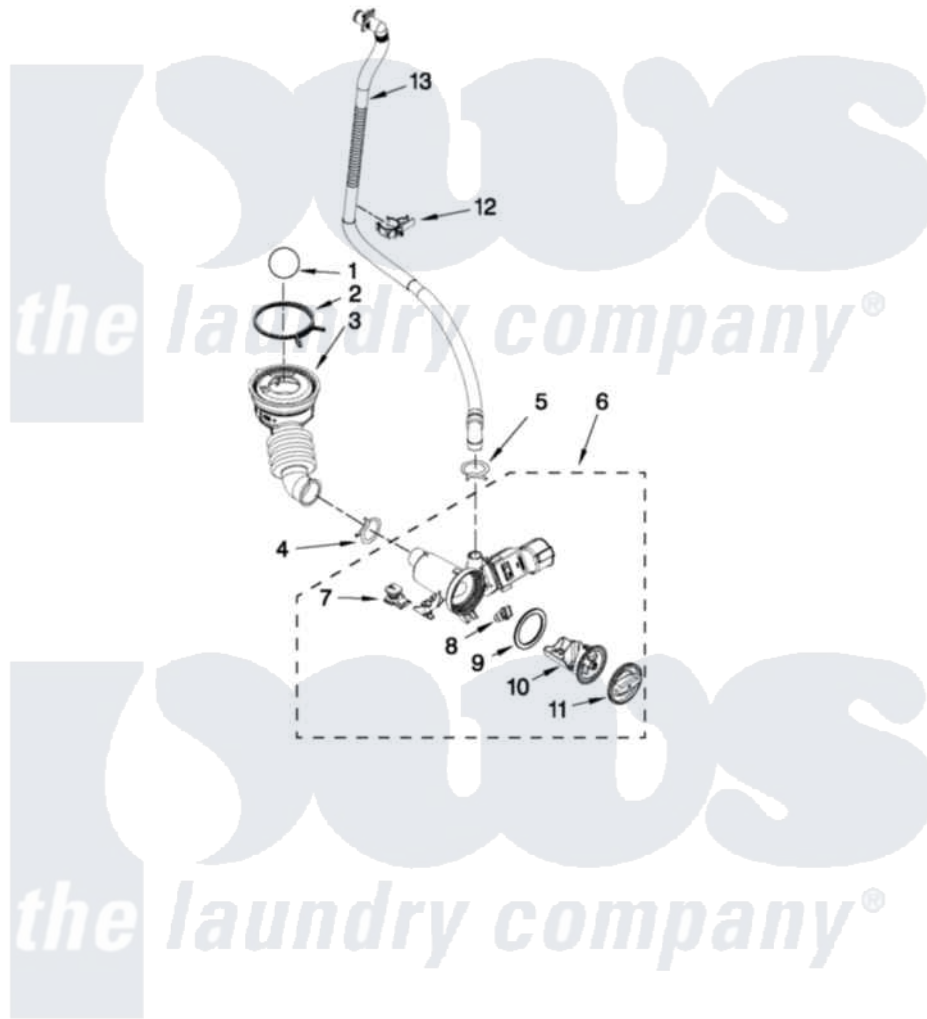

# Whirlpool WFW97HEXW1 06 - PUMP PARTS

## PUMP PARTS

For Models: WFW97HEXW1, WFW97HEXR1, WFW97HEXL1  
(White) (Red) (Silver)

FOR ORDERING INFORMATION REFER TO PARTS PRICE LIST

W10369474

9

Whirlpool [Residential Whirlpool WFW97HEXW1 Washer Parts](#) Parts Diagram 06 - PUMP PARTS  
Click on the part number to view part

Item	Original Part Number	Replaced By	Status	Part Description
1	W10003330	<a href="#">W10121657</a>		Ball
2	8181734	<a href="#">696392</a>		Hose Clamp
3	<a href="#">W10241029</a>			Hose, Tub To Pump
4	<a href="#">W10273036</a>			Clamp, Hose
5	<a href="#">356138</a>			Clamp, Hose
6	<a href="#">W10241025</a>			Pump
7	<a href="#">W10338326</a>			Grommet, Damper
8	<a href="#">8182816</a>			Grommet, Damper
9	<a href="#">8181736</a>			Seal, Filter Cap
10	<a href="#">W10241027</a>			Filter, Pump
11	<a href="#">W10338322</a>			Cap, Filter
12	<a href="#">W10241034</a>			Retainer, Drain Hose
13	<a href="#">W10267642</a>			Drain Hose