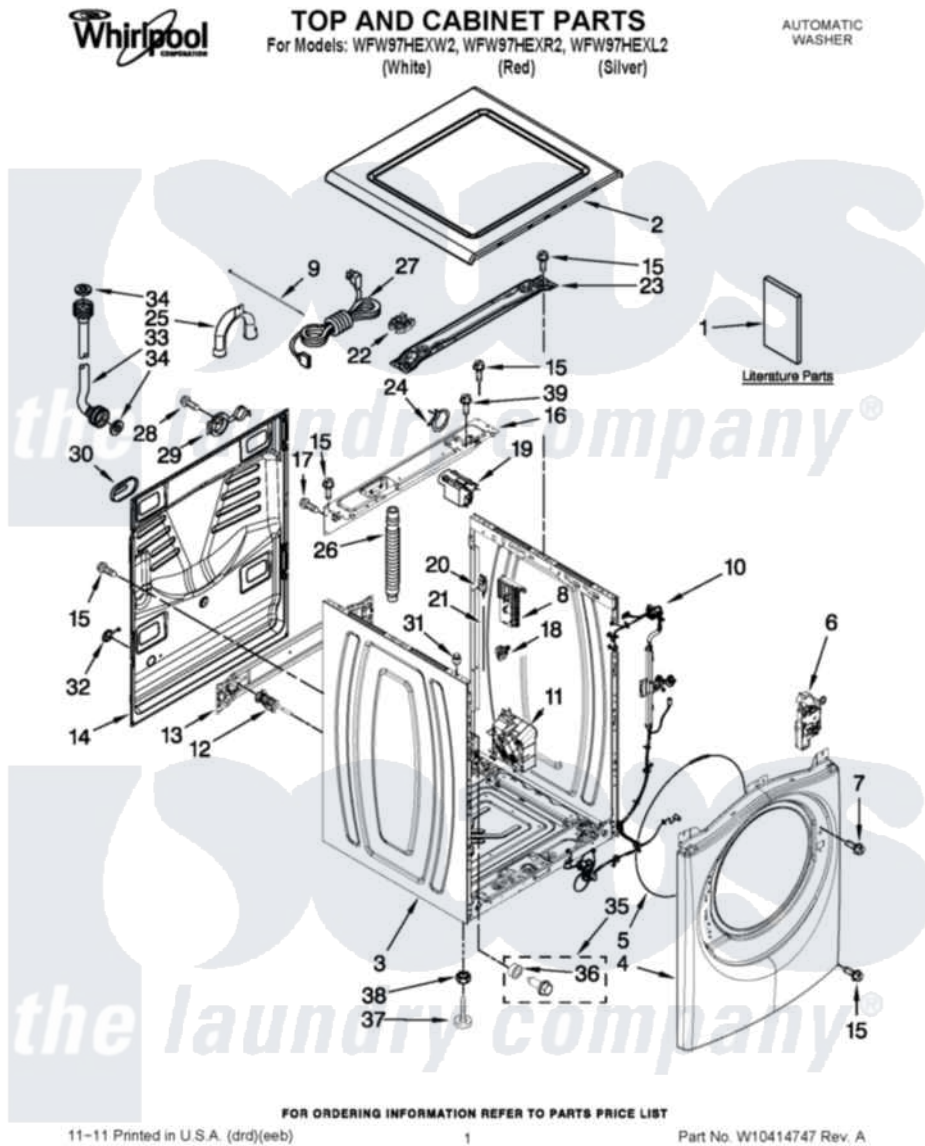

Whirlpool WFW97HEXW2 01 - TOP AND CABINET PARTS

Whirlpool Residential Whirlpool WFW97HEXW2 Washer Parts Parts Diagram 01 - TOP AND CABINET PARTS
 Click on the part number to view part

Item	Original Part Number	Replaced By	Status	Part Description
1	W10254447		Not Available	INSTALLATION INSTRUCTIONS (ENGLISH/FRENCH)
"	W10254448		Not Available	INSTALLATION INSTRUCTIONS (SPANISH)
"	W10254491		Not Available	USE & CARE GUIDE (ENGLISH/FRENCH)
"	W10254492		Not Available	USE & CARE GUIDE (SPANISH)
"	W10254428		Not Available	TECH SHEET
"	W10254470		Not Available	FEATURE BOOKLET
"	W10468488		Not Available	ENERGY GUIDE
2	W10208373			Top
"	W10337799			Top
"	W10316283			Top
3	W10237487	W10441110		Cabinet
"	W10337793			Cabinet
"	W10316281			Cabinet