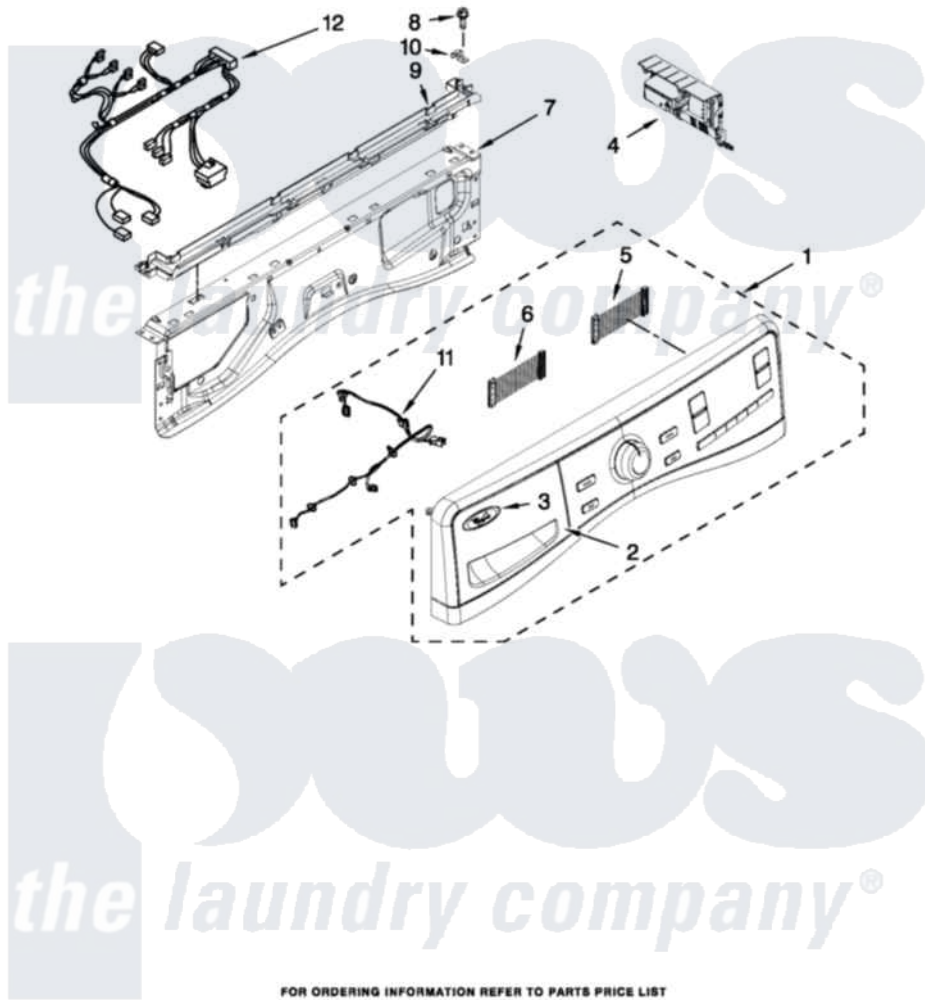

# Whirlpool WFW97HEXW2 03 - CONTROL PANEL PARTS

## CONTROL PANEL PARTS

For Models: WFW97HEXW2 (White), WFW97HEXR2 (Red), WFW97HEXL2 (Silver)

FOR ORDERING INFORMATION REFER TO PARTS PRICE LIST

4

W10414747

Whirlpool [Residential Whirlpool WFW97HEXW2 Washer Parts](#) Parts Diagram 03 - CONTROL PANEL PARTS  
 Click on the part number to view part

Item	Original Part Number	Replaced By	Status	Part Description
1	<a href="#">W10369394</a>			Console Asssembly
"	<a href="#">W10369396</a>			Console Asssembly
"	<a href="#">W10369395</a>			Console Asssembly
2	<a href="#">W10299862</a>			Handle, Dispenser Drawer
"	<a href="#">W10316367</a>			Handle, Dispenser Drawer
"	<a href="#">W10327021</a>			Handle, Dispenser Drawer
3	W10117943	<a href="#">8303811</a>		Badge, Assembly
4	<a href="#">W10406634</a>			Control Unit, Central
5	<a href="#">W10267937</a>			Harness, Jumper
6	<a href="#">W10267938</a>			Harness, UI Jumper
7	<a href="#">W10208197</a>			Bracket, Console
8	<a href="#">W10142290</a>			Screw, 8-18 X 5/16
9	<a href="#">W10317570</a>			Water Channel
10	<a href="#">W10317566</a>			Spring, Clip Water Channel
11	<a href="#">W10271988</a>			Harness, Main UI
12	<a href="#">W10271981</a>			Harness, Wiring