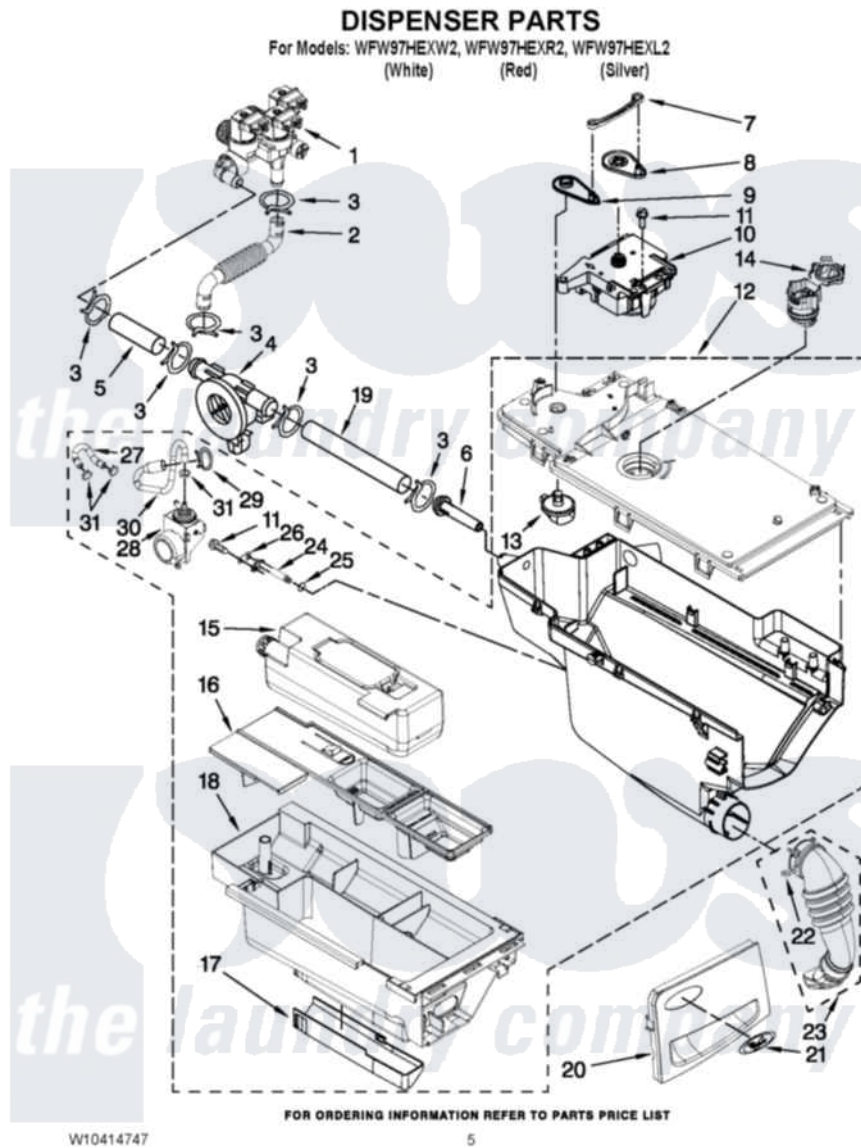

# Whirlpool WFW97HEXW2 04 - DISPENSER PARTS

Whirlpool Residential Whirlpool WFW97HEXW2 Washer Parts Parts Diagram 04 - DISPENSER PARTS  
Click on the part number to view part

Item	Original Part Number	Replaced By	Status	Part Description
1	<a href="#">W10247306</a>			Valve, Inlet
2	<a href="#">W10239949</a>			Hose, Inlet Valve To Active Vent
3	370450	<a href="#">596669</a>		Clamp, Manifold
4	8181696	<a href="#">W10110225</a>		Flowmeter
5	<a href="#">W10239935</a>			Hose, Inlet Valve To Flowmeter
6	<a href="#">8183181</a>			Nozzle, Inlet
7	<a href="#">8183183</a>			Lever, Water Distribution
8	W10003190	<a href="#">8183184</a>		Cam, Actuator
9	<a href="#">W10183517</a>			Lever, Water Distribution
10	W10163975	<a href="#">W10352973</a>		Actuator
11	8540282	<a href="#">8181661</a>		Screw, Actuator
12	<a href="#">W10351801</a>			Housing, Minibulk Dispenser Assembly
13	W10003110	<a href="#">8181712</a>		Nozzle, Distribution
14	<a href="#">W10306690</a>			Sensor-Magnetic, Angular

15	W10250743	<a href="#">W10250743A</a>	Minibulk Dispenser Cartridge
16	<a href="#">W10256661</a>		Siphon, Bleach/Softener
17	W10003140	<a href="#">8183179</a>	Cover, Detergent Drawer
18	<a href="#">W10250723</a>		Drawer, Detergent
19	<a href="#">W10239936</a>		Hose, Flowmeter To Dispenser
20	<a href="#">W10299862</a>		Handle, Dispenser Drawer
"	<a href="#">W10316367</a>		Handle, Dispenser Drawer
"	<a href="#">W10327021</a>		Handle, Dispenser Drawer
21	W10117943	<a href="#">8303811</a>	Badge, Assembly
22	<a href="#">W10239910</a>		Clamp, Hose
23	<a href="#">W10239966</a>		Hose, Dispenser To Bellow
24	<a href="#">W10250730</a>		Tube, Siphon- Dock-Minibulk
25	<a href="#">W10250731</a>		O-Ring
26	<a href="#">W10376678</a>		Washer, Siphon Tube
27	<a href="#">W10268381</a>		Hose, Tube To Pump
28	<a href="#">W10250734</a>		Pump, Metering
29	W10096851	<a href="#">596669</a>	Clamp, Manifold
30	<a href="#">W10268382</a>		Hose, Pump To Dispenser
31	<a href="#">W10292700</a>		Clamp, Hose