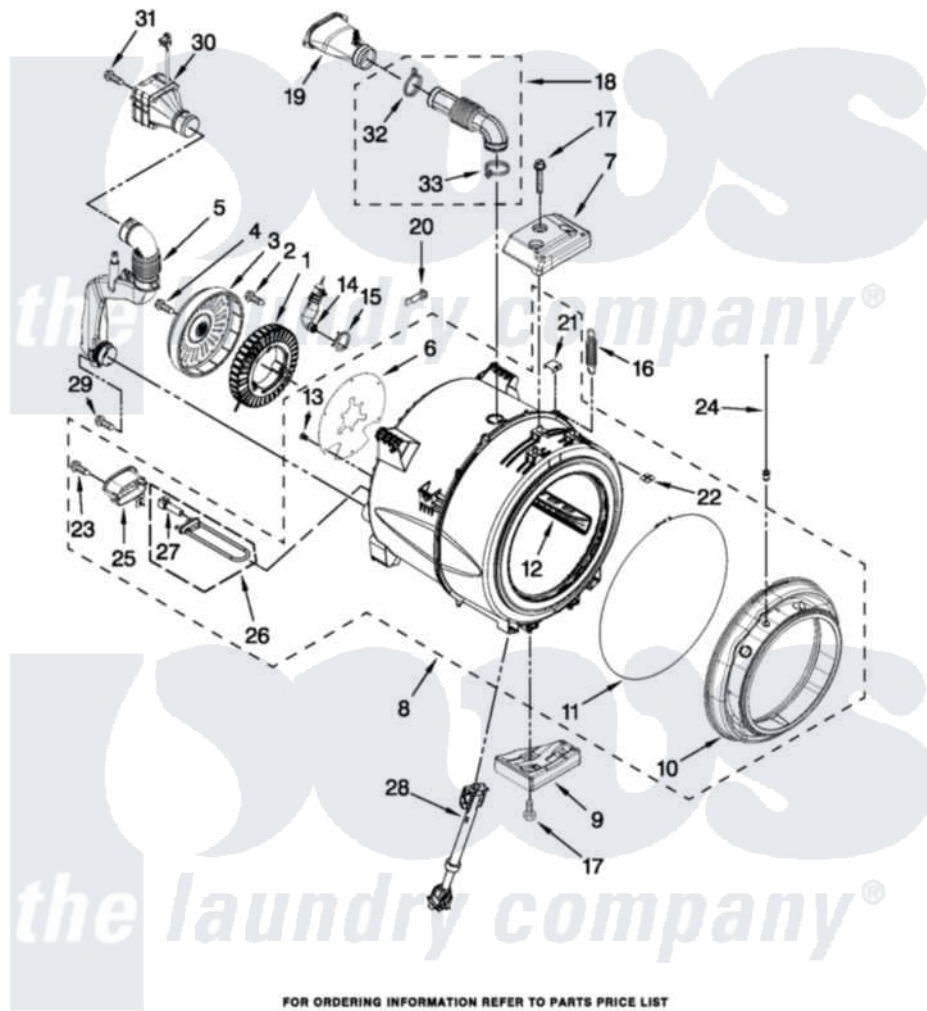

# Whirlpool WFW97HEXW2 05 - TUB AND BASKET PARTS

## TUB AND BASKET PARTS

For Models: WFW97HEXW2, WFW97HEXR2, WFW97HEXL2  
(White) (Red) (Silver)

W10414747

7

FOR ORDERING INFORMATION REFER TO PARTS PRICE LIST

Whirlpool [Residential Whirlpool WFW97HEXW2 Washer Parts](#) Parts Diagram 05 - TUB AND BASKET PARTS  
Click on the part number to view part

Item	Original Part Number	Replaced By	Status	Part Description
1	W10213978	<a href="#">W10365754</a>		Stator
2	<a href="#">W10253476</a>			Screw, Stator Mounting
3	W10213980	<a href="#">W10365755</a>		Rotor
4	<a href="#">W10253477</a>			Screw, Rotor Mounting
5	<a href="#">W10261582</a>			Pipe, Ventilation Assembly
6	<a href="#">W10267637</a>			Shield, Motor
7	<a href="#">W10253014</a>			Counterweight, Top
8	W10355147	<a href="#">W10409998</a>		Tub-Outer
9	<a href="#">W10237535</a>			Counterweight, Bottom
10	<a href="#">W10237499</a>			Bellow
11	<a href="#">W10237502</a>			Retainer, Bellow To Tub
12	<a href="#">W10292810</a>			Baffle, Tub
13	<a href="#">W10273613</a>			Retainer, Push In
14	<a href="#">W10260500</a>			Airtrap Assembly
15	<a href="#">371499</a>			Clamp, Hose
16	W10249487	<a href="#">W10365757</a>		Spring