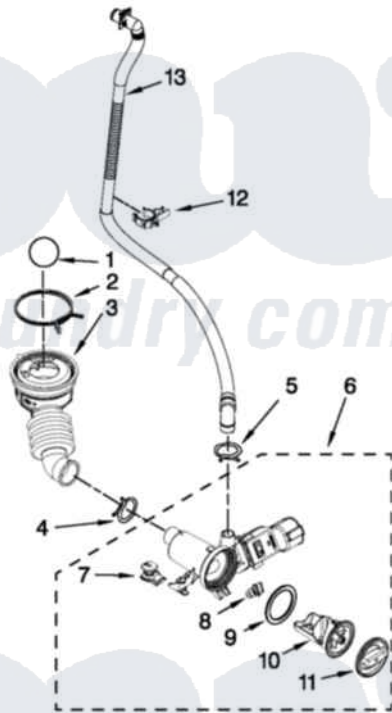

# Whirlpool WFW97HEXW2 06 - PUMP PARTS

## PUMP PARTS

For Models: WFW97HEXW2, WFW97HEXR2, WFW97HEXL2  
(White) (Red) (Silver)

FOR ORDERING INFORMATION REFER TO PARTS PRICE LIST

W10414747

9

Whirlpool [Residential Whirlpool WFW97HEXW2 Washer Parts](#) Parts Diagram 06 - PUMP PARTS  
Click on the part number to view part

Item	Original Part Number	Replaced By	Status	Part Description
1	W10003330	<a href="#">W10121657</a>		Ball
2	8181734	<a href="#">696392</a>		Hose Clamp
3	<a href="#">W10241029</a>			Hose, Tub To Pump
4	<a href="#">W10273036</a>			Clamp, Hose
5	<a href="#">356138</a>			Clamp, Hose
6	<a href="#">W10241025</a>			Pump
7	<a href="#">W10338326</a>			Grommet, Damper
8	<a href="#">8182816</a>			Grommet, Damper
9	<a href="#">8181736</a>			Seal, Filter Cap
10	<a href="#">W10241027</a>			Filter, Pump
11	<a href="#">W10338322</a>			Cap, Filter
12	<a href="#">W10241034</a>			Retainer, Drain Hose
13	<a href="#">W10267642</a>			Drain Hose