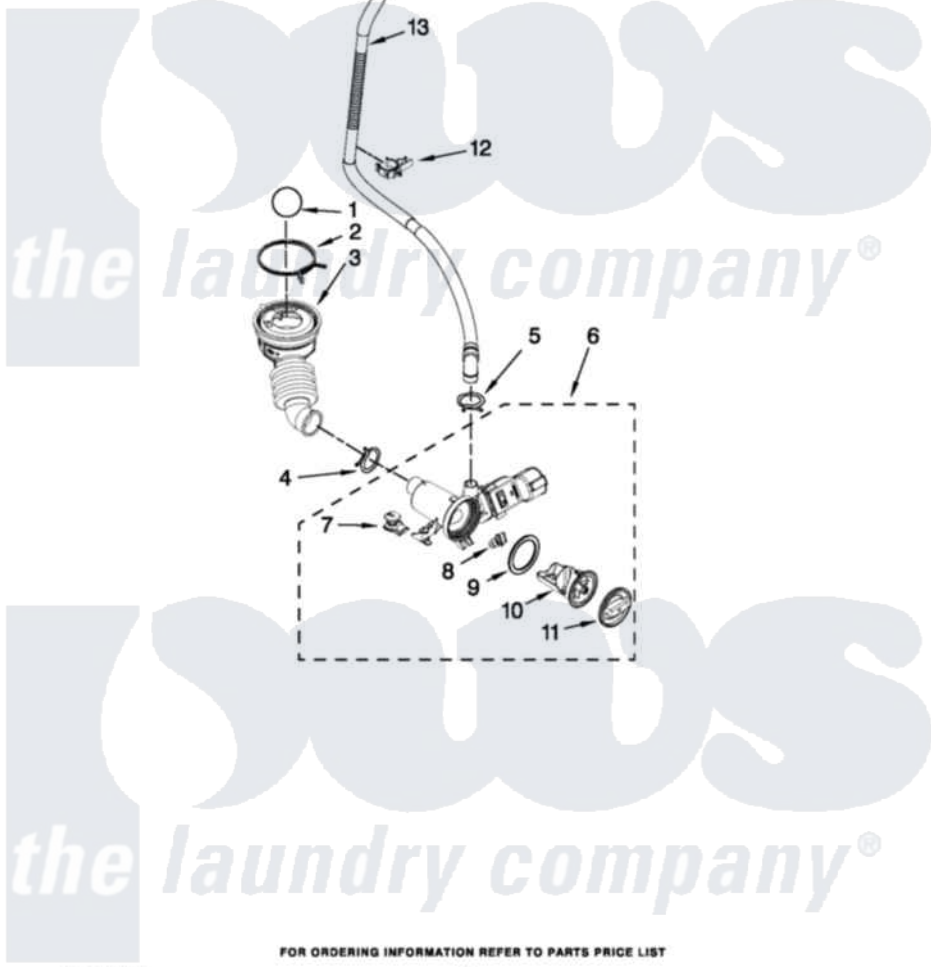

# Whirlpool WFW97HEXW2 06 - PUMP PARTS

## PUMP PARTS

For Models: WFW97HEXW2, WFW97HEXR2, WFW97HEXL2  
(White) (Red) (Silver)

FOR ORDERING INFORMATION REFER TO PARTS PRICE LIST

W10414747

9

Whirlpool [Residential Whirlpool WFW97HEXW2 Washer Parts](#) Parts Diagram 06 - PUMP PARTS  
Click on the part number to view part

Item	Original Part Number	Replaced By	Status	Part Description
1	W10003330	<a href="#">W10121657</a>		Ball
2	8181734	<a href="#">696392</a>		Hose Clamp
3	<a href="#">W10241029</a>			Hose, Tub To Pump
4	<a href="#">W10273036</a>			Clamp, Hose
5	<a href="#">356138</a>			Clamp, Hose
6	<a href="#">W10241025</a>			Pump
7	<a href="#">W10338326</a>			Grommet, Damper
8	<a href="#">8182816</a>			Grommet, Damper
9	<a href="#">8181736</a>			Seal, Filter Cap
10	<a href="#">W10241027</a>			Filter, Pump
11	<a href="#">W10338322</a>			Cap, Filter
12	<a href="#">W10241034</a>			Retainer, Drain Hose
13	<a href="#">W10267642</a>			Drain Hose