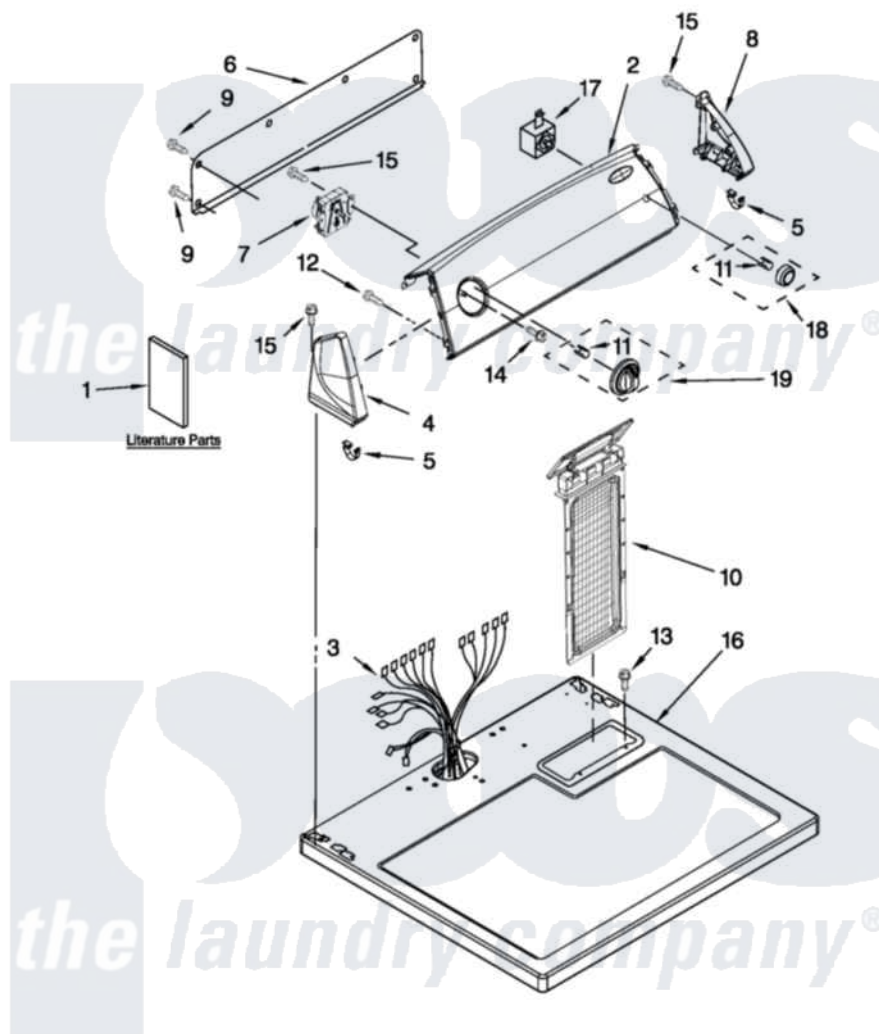

Whirlpool WGD4700YQ1 01 - TOP AND CONSOLE PARTS

TOP AND CONSOLE PARTS

29" GAS DRYER

For Model: WGD4700YQ1
(White)

FOR ORDERING INFORMATION REFER TO PARTS PRICE LIST

12-11 Litho in U.S.A. (BMN)(bay)

1

Part No. W1046697 Rev. A

[Whirlpool Residential Whirlpool WGD4700YQ1 Dryer Parts](#) Parts Diagram 01 - TOP AND CONSOLE PARTS

[Click on the part number to view part](#)

Item	Original Part Number	Replaced By	Status	Part Description
1	W10115228		Not Available	INSTRUCTIONS, INSTALLATION
"	W10096986		Not Available	GUIDE, USE & CARE
"	W10185977		Not Available	Wiring Diagram
2	W10115487			Panel, Console And Control Bracket Assembly
3	W10186074			Harness, Wiring
4	8566035	8565957		Cap, End
5	8312709			Clip-Console
6	W10103406			Panel, Rear Console
7	W10185975			Timer Assembly 60 Hz
8	8566032	8565954		Cap, End
9	693995			Screw, Hex Head
10	8557857			Screen, Lint
11	8536939			Clip, Knob
12	359625	487240		Screw, For Mtg. Service Capacitor

13	688983	487240	Screw, For Mtg. Service Capacitor
14	8533974	4331106	Screw, No.10-32 X 7/16
15	3348629	90767	Screw, 8A X 3/8 HeX Washer Head Tapping
16	8559800	8563663	Top
17	3977456		Switch, Push-To-Start
18	W10034770		Knob, Push-To-Start
19	W10034750		Timer Knob Assembly