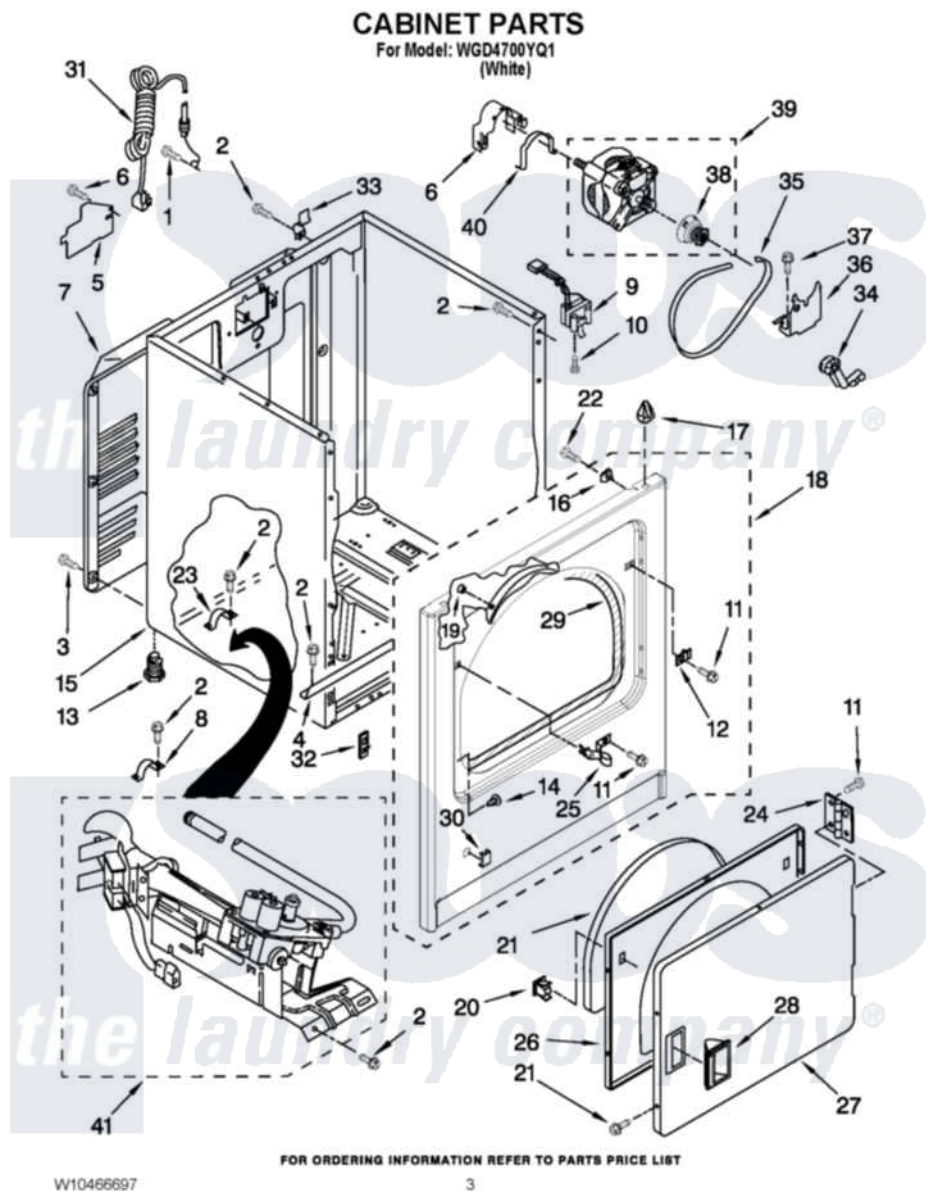

Whirlpool WGD4700YQ1 02 - CABINET PARTS

Whirlpool [Residential Whirlpool WGD4700YQ1 Dryer Parts](#) Parts Diagram 02 - CABINET PARTS
Click on the part number to view part

Item	Original Part Number	Replaced By	Status	Part Description
1	8533974	4331106		Screw, No.10-32 X 7/16
2	3390631			Screw, 10-16 X 3/8
3	693995			Screw, Hex Head
4	W10236073			Bracket, Cabinet
5	3396795			Cover, Terminal Block
6	3404162			Clamp, Motor
7	3396805	280043		Panel-Rear
8	3980175			Clamp, Elbow
9	3406109	3406107		Door Switch Assembly
10	697773	3395530		Screw
11	342055	488627		Screw
12	3403630			Plug, Strike Hole
13	3392100	49621		Feet-Leveling
NI	279810			Foot-Optional
14	3404413			Plug, Hinge Hole
15	8530603	8533643		Cabinet

16	98234		Clip, U-Bend
17	690363	18776	Lock, Front Top
18	W10224855	W10248059	Panel
19	685203	279220	Clip
20	3389441		Door Catch Assembly
21	3405246		Seal, Door Push-To-Start
22	343641	681414	Screw, 10AB X 1/2
23	341029		Clamp, Pipe Door Spring
24	W10362431		Hinge And Pin Assembly
25	3403431		Strike, Panel
26	3402341		Door, Inner
27	3402335		Door, Front
28	8566059		Handle, Door
29	3406129		Seal And Bearing Assembly
30	8564457		Plug, Front Panel
31	W10440460		Cord, Power
32	3394083		Clip, Front Panel
33	8066217		Hinge, Top
34	691366		Idler And Pulley Assembly
35	W10131364	341241	Belt
36	348780		Base, Motor
37	3400500		Bolt, 3405245 5/16-18 X 3/4
38	8066184		Pulley, Motor
39	W10194250	279827	Motor-Drive
40	W10121316		Plug, Multivent
41	W10336852	W10465748	Burner-Gas