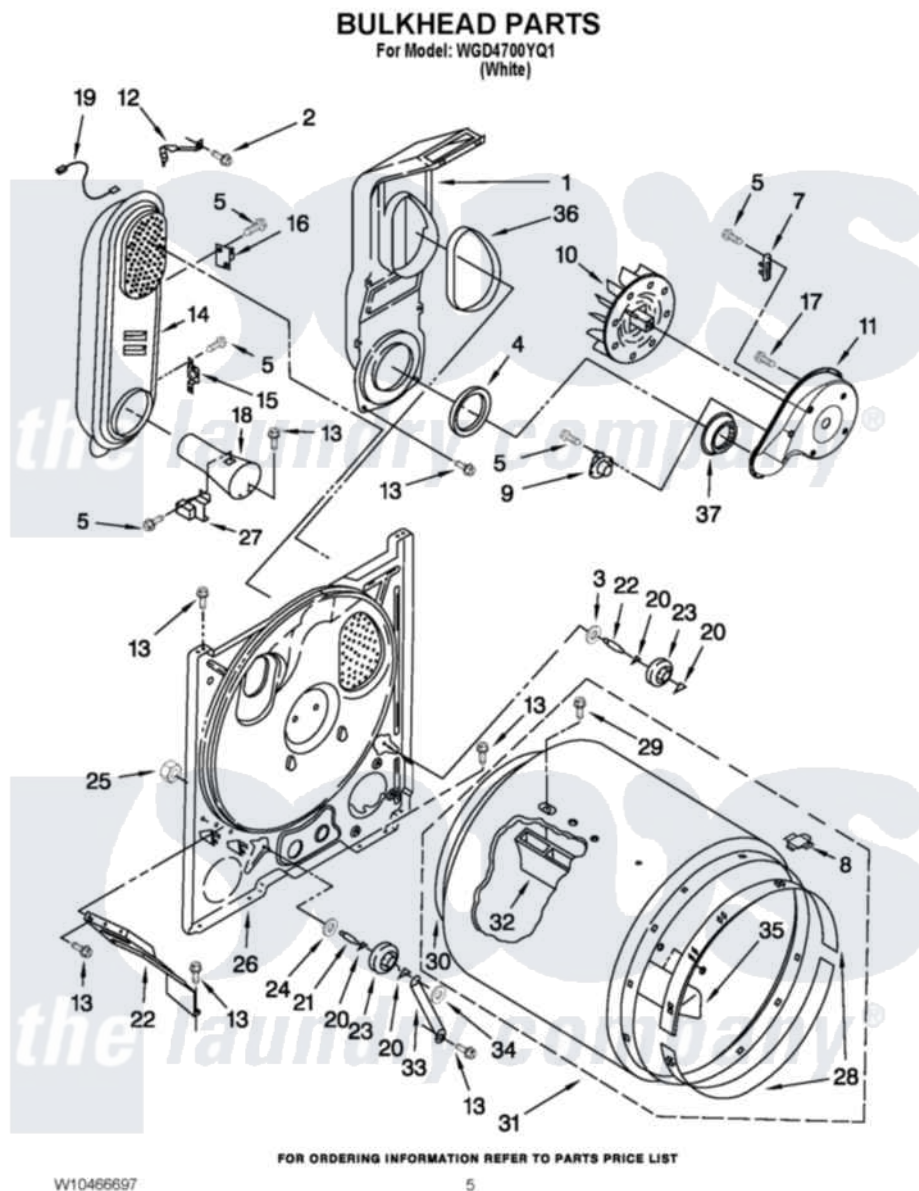

Whirlpool WGD4700YQ1 03 - BULKHEAD PARTS

Whirlpool [Residential Whirlpool WGD4700YQ1 Dryer Parts](#) Parts Diagram 03 - BULKHEAD PARTS
Click on the part number to view part

Item	Original Part Number	Replaced By	Status	Part Description
1	348368			Lint Chute Assembly
2	489463			Screw, 8-18 X 1/16
3	3388703			Washer, Support
4	347139			Seal, Lint Chute
5	90767			Screw, 8A X 3/8 HeX Washer Head Tapping
7	3392519			Thermal Limiter
8	8066086			Plug, Drum Hole
9	3387134			Thermostat, Internal-Bias
10	694089			Wheel, Blower
11	8577230			Housing, Blower
12	8066155			Clip, Heater Box
13	3390631			Screw, 10-16 X 3/8
14	8530285	279980		Box
15	W10423382			Thermostat, High Limit 205F
16	280010			Kit, Thermal Cut-Off
17	3390647	488729		Screw

18	8066049		Funnel, Burner Light
22A	3406022		Bracket, Bulkhead
19	3401707		Jumper, Tco-High Limit
20	690997		Washer, Thrust
21	W10359270		Shaft, Drum Roller Threads
22	W10359269		Shaft, Drum Roller Threads
23	3397590	349241T	Support
24	348197		Washer, Support
25	W10298789		Nut, Push-In
26	3403491	279796	Bulkhead
27	338906		Radiant, Sensor
28	692526	279441	BeaRng-Rng
29	W10219342		Screw, Baffle Mounting
30	W10352407	279857	Seal
31	695587		Drum Assembly
32	692490		Baffle, Drum
33	3976434		Bracket, Support Shaft
34	90296		Nut, Push On
35	3403636		Baffle, Drum
36	339956		Seal, Air Duct To Bulkhead
37	696302		Shield, Exhaust