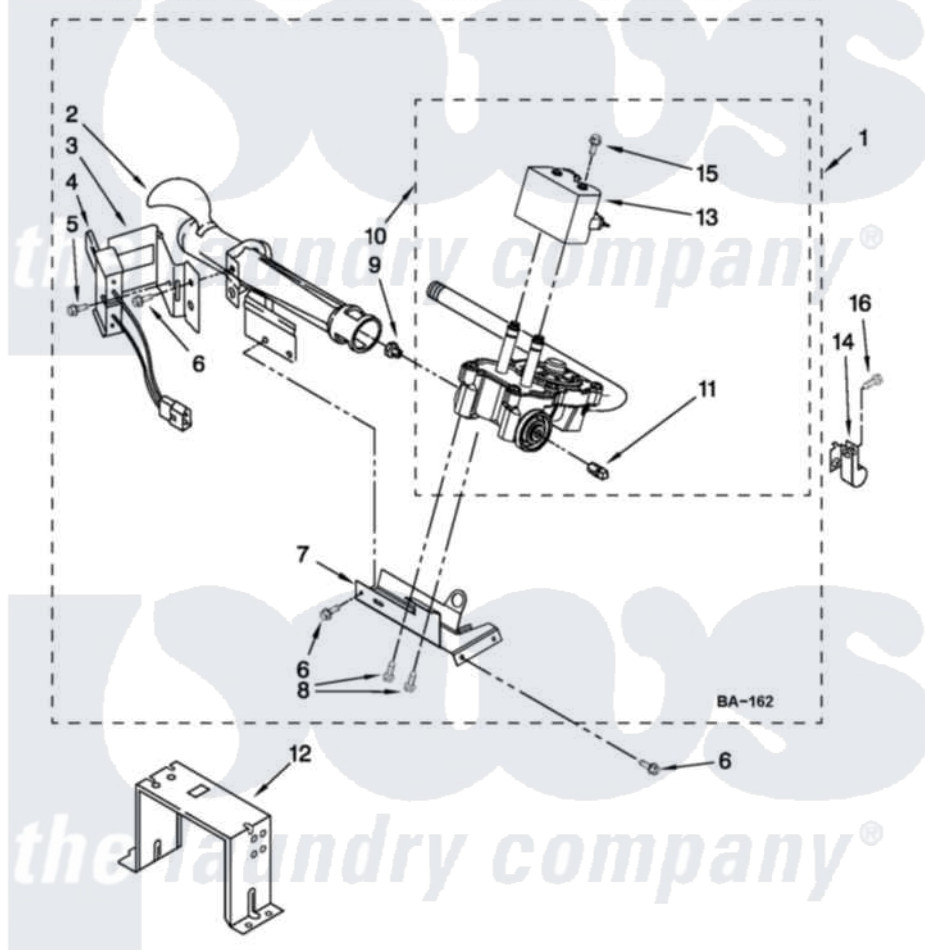

Whirlpool WGD4700YQ1 04 - W10336852 BURNER ASSEMBLY

W10336852 BURNER ASSEMBLY

For Model: WGD4700YQ1
(White)

USE WITH TYPE 1 - NATURAL, TYPE 2 - MIXED,
AND TYPE 4 - LIQUEFIED PROPANE AND BUTANE GASES

FOR ORDERING INFORMATION REFER TO PARTS PRICE LIST

W10468697

7

Whirlpool [Residential Whirlpool WGD4700YQ1 Dryer Parts](#) Parts Diagram 04 - W10336852 BURNER ASSEMBLY
Click on the part number to view part

Item	Original Part Number	Replaced By	Status	Part Description
1	W10336852	W10465748		Burner-Gas
2	688617	693140		Burner
3	694298			Bracket, Ignitor
4	686590	279311		Ignitor
5	3393909			Screw, 8-32 X 7/8
6	343641	681414		Screw, 10AB X 1/2
7	693986			Base, Burner
8	3387057			Screw, 10-16 X 1/2 Orifice, Burner
9	234826			Orifice, Burner Type 1
10	W10304604	W10500695		Valve-Gas
11	W10295523			Plug, Pipe
12	3389889			Bracket, Support
13	W10328463			Coil, 60 Hz
14	3978776			Bracket, Gas Pipe Switch
15	326049536			Screw, Coil
16	3390647	488729		Screw