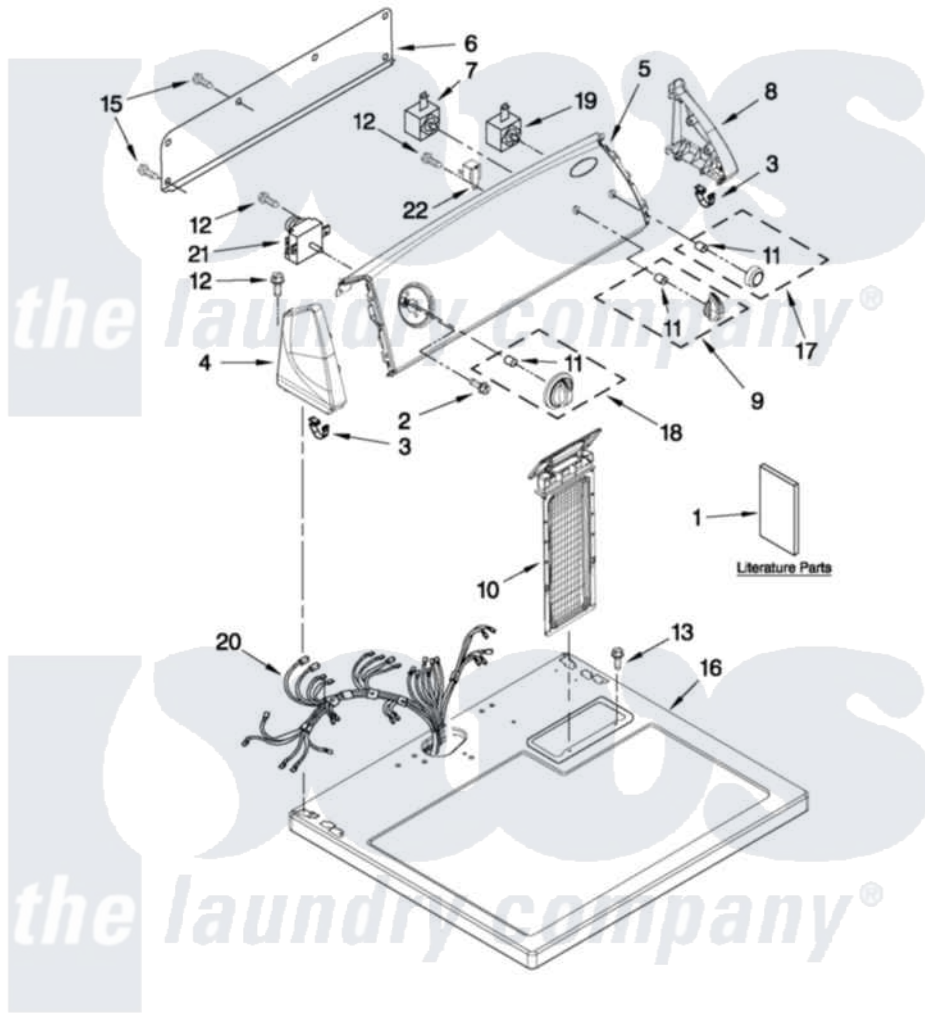

Whirlpool WGD4750XQ1 01 - TOP AND CONSOLE PARTS

TOP AND CONSOLE PARTS

For Model: WGD4750XQ1
(White)

29" GAS DRYER

FOR ORDERING INFORMATION REFER TO PARTS PRICE LIST

5-11 Litho in U.S.A. (JLP)(bay)

1

Part No. W10415715 Rev. A

[Whirlpool Residential Whirlpool WGD4750XQ1 Dryer Parts](#) Parts Diagram 01 - TOP AND CONSOLE PARTS

[Click on the part number to view part](#)

Item	Original Part Number	Replaced By	Status	Part Description
1	W10096984		Not Available	INSTALLATION (INSTRUCTIONS)
"	W10096986		Not Available	GUIDE, USE & CARE
"	W10185990		Not Available	WIRING DIAGRAM
2	8533974	4331106		Screw, No.10-32 X 7/16
3	8312709			Clip-Console
4	8566035	8565957		Cap, End
5	W10295261			Panel Console And Bracket Assembly
6	W10103406			Panel, Rear Console
7	3405152			Switch, Wrinkle Shield
8	8566032	8565954		Cap, End
9	W10034380			Knob, Control
10	8557861			Screen, Lint
11	8536939			Clip, Knob
12	3348629	90767		Screw, 8A X 3/8 HeX Washer Head Tapping

13	688983	487240	Screw, For Mtg. Service Capacitor
15	693995		Screw, Hex Head
16	8559800	8563663	Top
17	W10034770		Knob, Push-To-Start
18	W10034750		Timer Knob Assembly
19	3977456		Switch, Push-To-Start
20	W1036675Z		Harness, Wiring
21	W10185987		Timer
22	694419		Mini-Buzzer