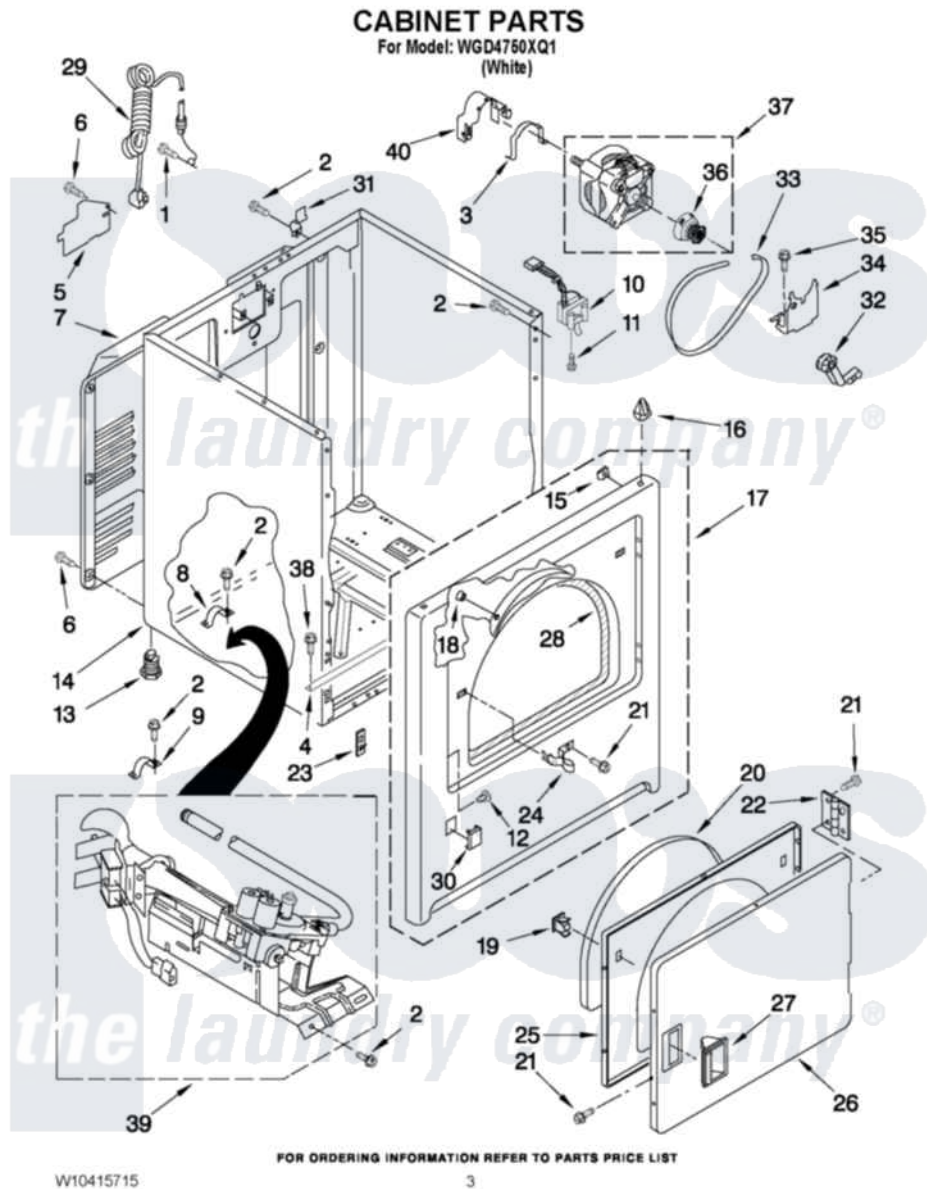

Whirlpool WGD4750XQ1 02 - CABINET PARTS

Whirlpool [Residential Whirlpool WGD4750XQ1 Dryer Parts](#) Parts Diagram 02 - CABINET PARTS
Click on the part number to view part

Item	Original Part Number	Replaced By	Status	Part Description
1	8533974	4331106		Screw, No.10-32 X 7/16
2	343641	681414		Screw, 10AB X 1/2
3	W10121316			Plug, Multivent
4	W10236073			Bracket, Cabinet
5	3396795			Cover, Terminal Block
6	693995			Screw, Hex Head
7	3396807	280040		Panel-Rear
8	341029			Clamp, Pipe Door Spring
9	3980175			Clamp, Elbow
10	3406105			Door Switch Assembly
11	697773	3395530		Screw
12	3404413			Plug, Hinge Hole
13	3392100	49621		Feet-Leveling
"	279810			Foot-Optional
14	8530603	8533643		Cabinet
15	98234			Clip, U-Bend

16	690363	18776	Lock, Front Top
17	3403574	279846	Panel
18	685203	279220	Clip
19	690081	279570	Latch
20	3405245		5/16-18 X 3/4
21	342055	488627	Screw
22	W10362431		Hinge And Pin Assembly
23	3394083		Clip, Front Panel
24	696144	279570	Latch
25	3403371		Door, Inner
26	3403361		Door Front
27	8566059		Handle, Door
28	8066124	279264	Air Channel Box
29	344020	3401402	Cord, Power
30	8564457		Plug, Front Panel
31	8066217		Hinge, Top
32	691366		Idler And Pulley Assembly
33	W10131364	341241	Belt
34	348780		Base, Motor
35	3400500		Bolt, 3405245 5/16-18 X 3/4
36	8066184		Pulley, Motor
37	W10194250	279827	Motor-Drve
38	3390631		Screw, 10-16 X 3/8
39	W10336852	W10465748	Burner-Gas
40	3404162		Clamp, Motor