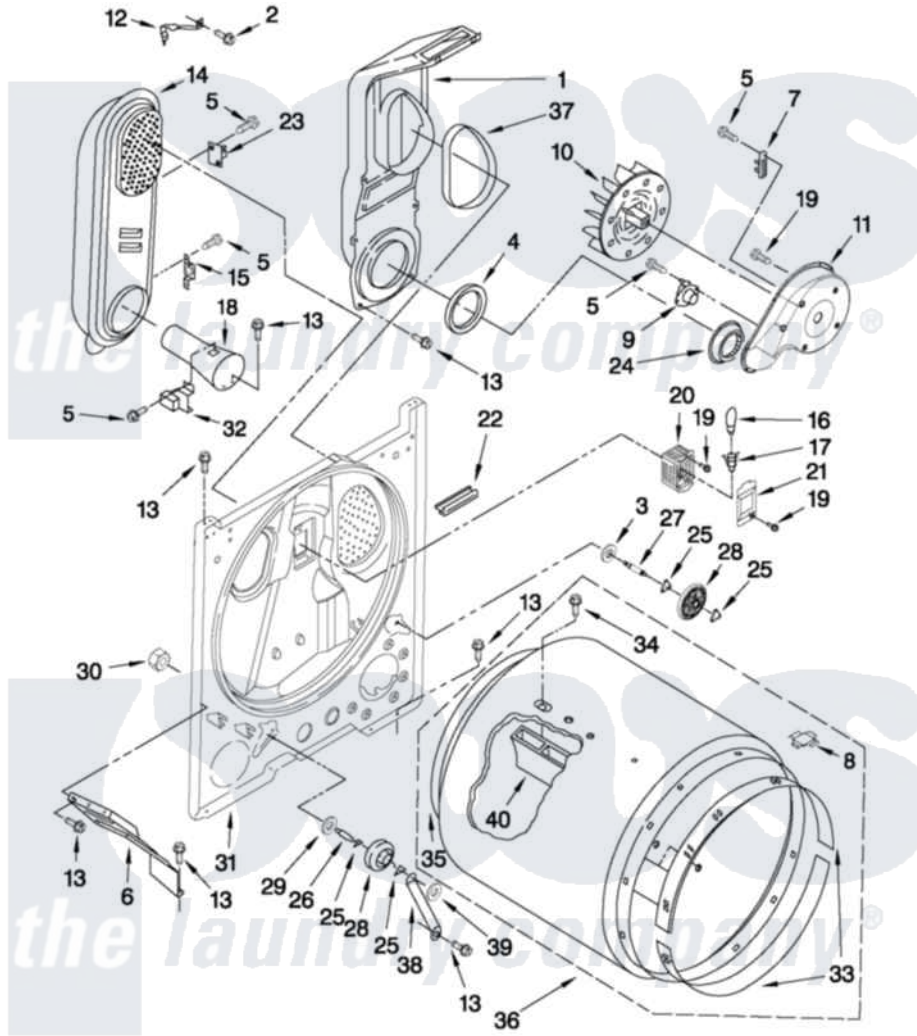

Whirlpool WGD4750XQ1 03 - BULKHEAD PARTS

BULKHEAD PARTS

For Model: WGD4750XQ1
(White)

FOR ORDERING INFORMATION REFER TO PARTS PRICE LIST

W10415715

5

Whirlpool [Residential Whirlpool WGD4750XQ1 Dryer Parts](#) Parts Diagram 03 - BULKHEAD PARTS
Click on the part number to view part

Item	Original Part Number	Replaced By	Status	Part Description
1	694283	279505		Chute
2	489463			Screw, 8-18 X 1/16
3	3388703			Washer, Support
4	347139			Seal, Lint Chute
5	90767			Screw, 8A X 3/8 HeX Washer Head Tapping
6	3406022			Bracket, Bulkhead
7	3392519			Thermal Limiter
8	8066086			Plug, Drum Hole
9	3387134			Thermostat, Internal-Bias
10	694089			Wheel, Blower
11	8577230			Housing, Blower
12	3398161			CLIP
13	343641	681414		Screw, 10AB X 1/2
14	8530285	279980		Box
15	3403140			Thermostat, High-Limit 205F
16	3406124	22002263		Lamp