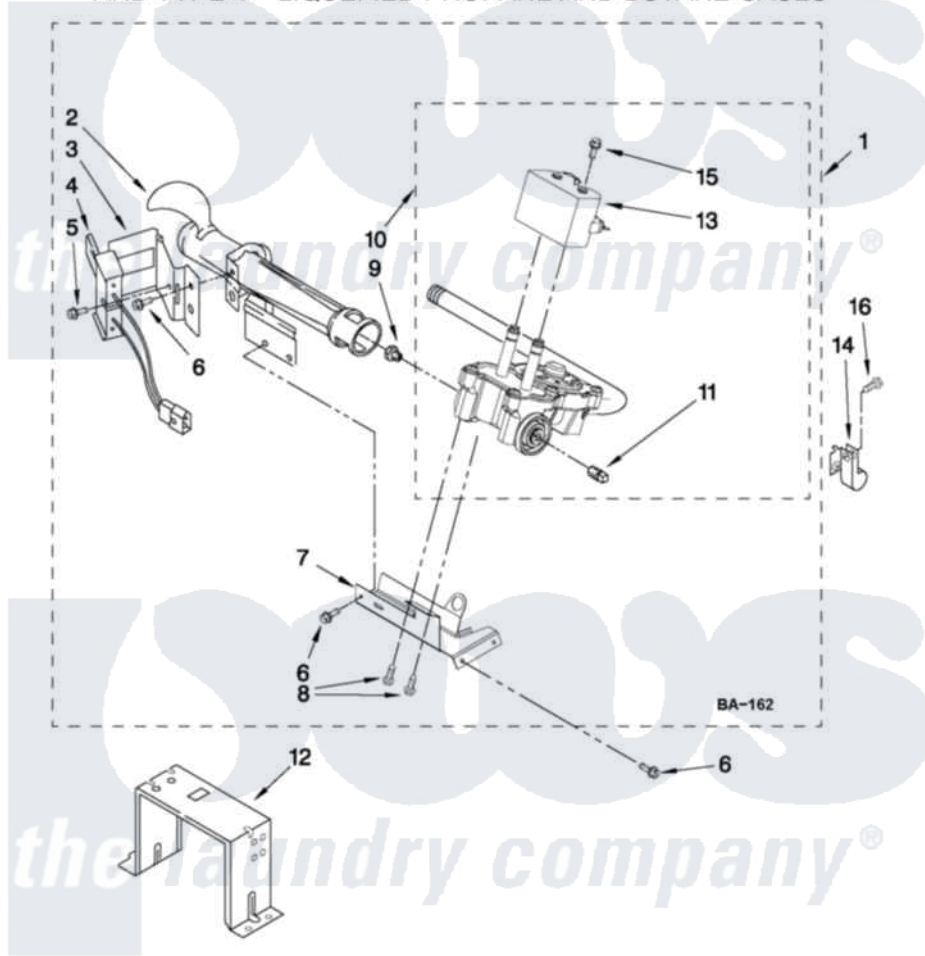

Whirlpool WGD4750XQ1 04 - W10336852 BURNER ASSEMBLY

W10336852 BURNER ASSEMBLY

For Model: WGD4750XQ1
(White)

USE WITH TYPE 1 - NATURAL, TYPE 2 - MIXED,
AND TYPE 4 - LIQUEFIED PROPANE AND BUTANE GASES

FOR ORDERING INFORMATION REFER TO PARTS PRICE LIST

W10415715

7

Whirlpool [Residential Whirlpool WGD4750XQ1 Dryer Parts](#) Parts Diagram 04 - W10336852 BURNER ASSEMBLY
Click on the part number to view part

| Item | Original Part Number | Replaced By | Status | Part Description |
|------|---------------------------|---------------------------|--------|------------------------------------|
| 1 | W10336852 | W10465748 | | Burner-Gas |
| 2 | 688617 | 693140 | | Burner |
| 3 | 694298 | | | Bracket, Ignitor |
| 4 | 686590 | 279311 | | Ignitor |
| 5 | 3393909 | | | Screw, 8-32 X 7/8 |
| 6 | 343641 | 681414 | | Screw, 10AB X 1/2 |
| 7 | 693986 | | | Base, Burner |
| 8 | 3387057 | | | Screw, 10-16 X 1/2 Orifice, Burner |
| 9 | 234826 | | | Orifice, Burner Type 1 |
| 10 | W10304604 | W10500695 | | Valve-Gas |
| 11 | W10295523 | | | Plug, Pipe |
| 12 | 3389889 | | | Bracket, Support |
| 13 | W10328463 | | | Coil, 60 Hz |
| 14 | 3978776 | | | Bracket, Gas Pipe Switch |
| 15 | 326049536 | | | Screw, Coil |
| 16 | 3390647 | 488729 | | Screw |