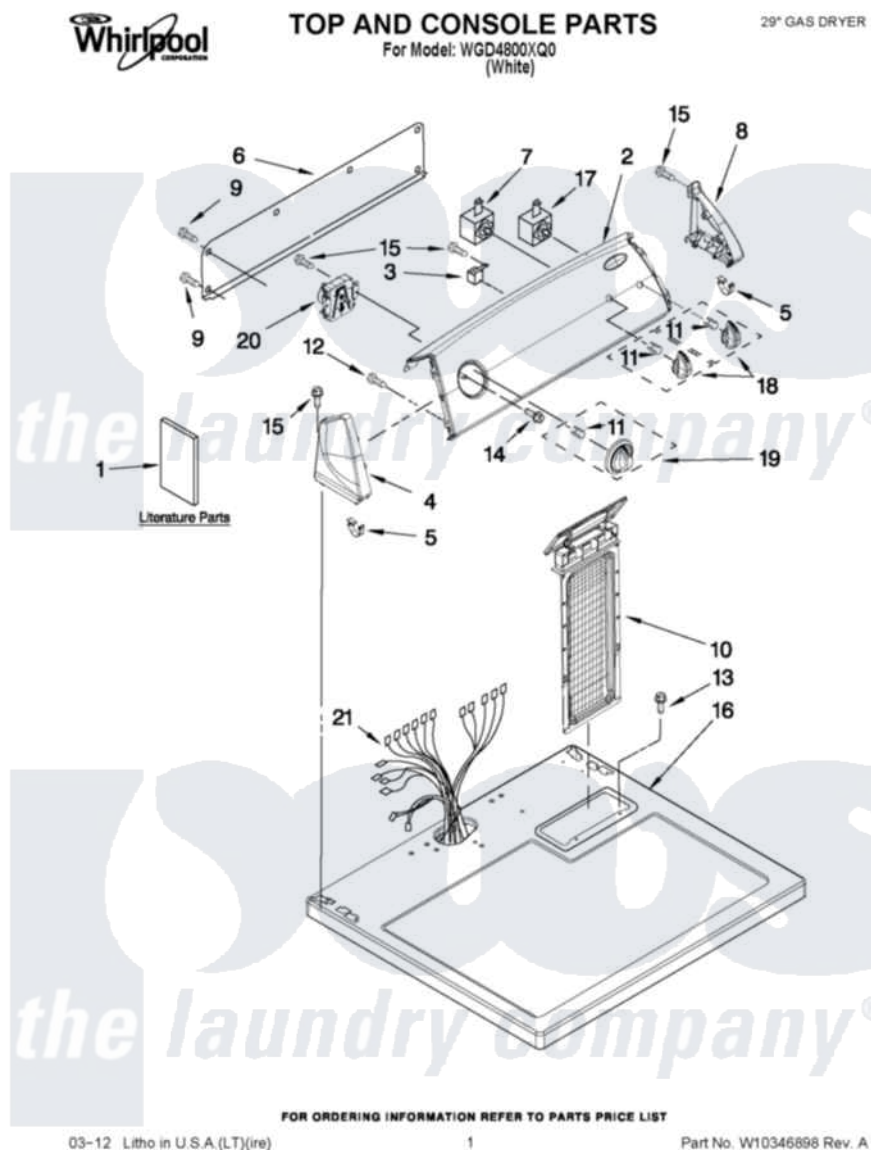

Whirlpool WGD4800XQ0 01 - TOP AND CONSOLE PARTS

Whirlpool Residential Whirlpool WGD4800XQ0 Dryer Parts Parts Diagram 01 - TOP AND CONSOLE PARTS
[Click on the part number to view part](#)

Item	Original Part Number	Replaced By	Status	Part Description
1	W10096984		Not Available	INSTALLATION (INSTRUCTIONS)
"	W10096986		Not Available	GUIDE, USE & CARE
"	W10185985		Not Available	Wiring Diagram
2	W10295262			Control Panel And Bracket Assembly
3	694419			Mini-Buzzer
4	8566035	8565957		Cap, End
5	8312709			Clip-Console
6	8274261			Do-It-Yourself Repair Manuals
7	3399639			Switch, Rotary Temperature
8	8566032	8565954		Cap, End
9	693995			Screw, Hex Head
10	8557857			Screen, Lint
11	8536939			Clip, Knob
12	8533971	90767		Screw, 8A X 3/8 HeX Washer Head Tapping

13	688983	487240	Screw, For Mtg. Service Capacitor
14	8533974	4331106	Screw, No.10-32 X 7/16
15	3348629	90767	Screw, 8A X 3/8 HeX Washer Head Tapping
16	8559800	8563663	Top
17	W10117655		Switch, Push-To-Start
18	W10034380		Knob, Control
19	W10034750		Timer Knob Assembly
20	W10185982		Timer Assembly
21	W10186122		Harness, Wiring