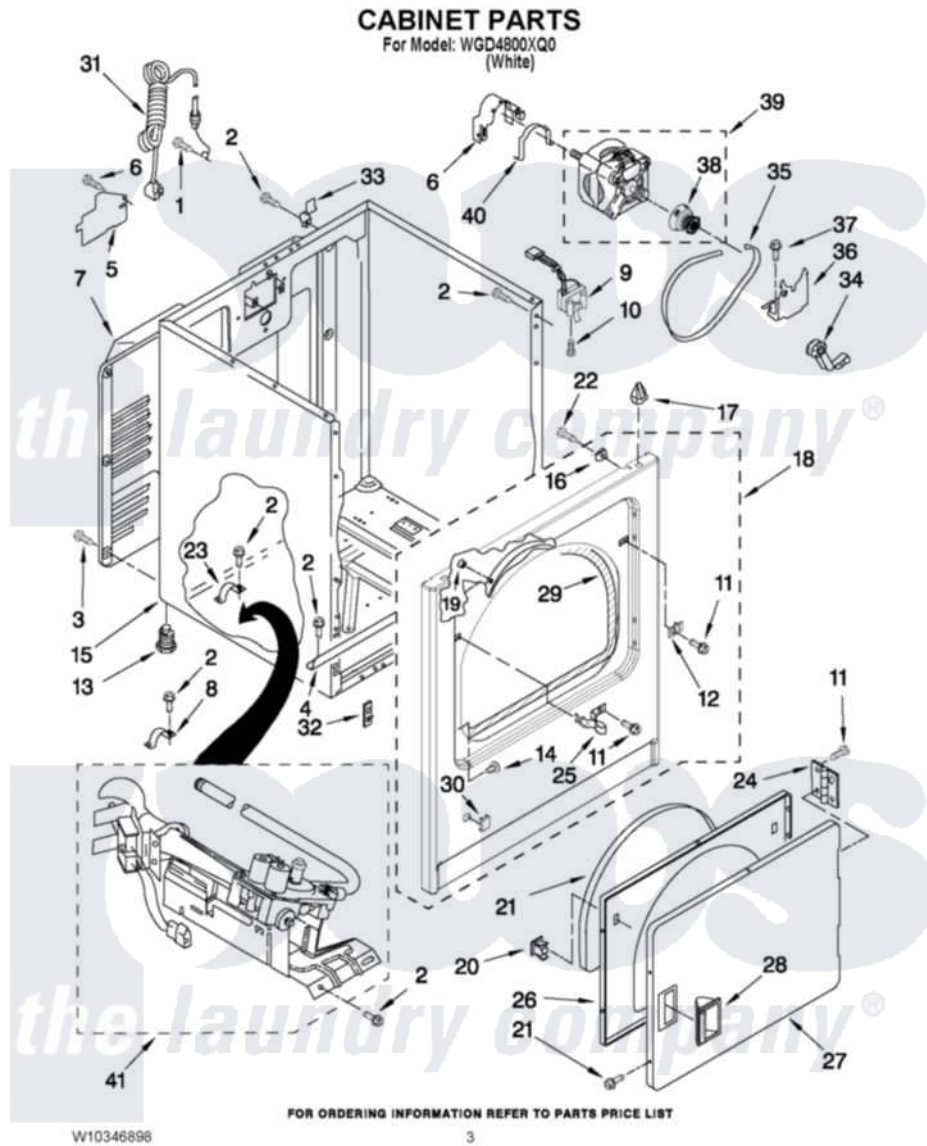

Whirlpool WGD4800XQ0 02 - CABINET PARTS

Whirlpool Residential Whirlpool WGD4800XQ0 Dryer Parts Parts Diagram 02 - CABINET PARTS
 Click on the part number to view part

Item	Original Part Number	Replaced By	Status	Part Description
1	8533974	4331106		Screw, No.10-32 X 7/16
2	3390631			Screw, 10-16 X 3/8
3	693995			Screw, Hex Head
4	W10236073			Bracket, Cabinet
5	3396795			Cover, Terminal Block
6	3404162			Clamp, Motor
7	3396805	280043		Panel-Rear
8	3980175			Clamp, Elbow
9	3406107			Door Switch Assembly
10	697773	3395530		Screw
11	342055	488627		Screw
12	3403630			Plug, Strike Hole
13	3392100	49621		Feet-Leveling
NI	279810			Foot-Optional
14	3404413			Plug, Hinge Hole
15	8530603	8533643		Cabinet

16	98234		Clip, U-Bend
17	690363	18776	Lock, Front Top
18	W10224855	W10248059	Panel
19	685203	279220	Clip
20	3389441		Door Catch Assembly
21	3405246		Seal, Door Push-To-Start
22	343641	681414	Screw, 10AB X 1/2
23	341029		Clamp, Pipe Door Spring
24	3405514	W10362431	Hinge And Pin Assembly
25	3403431		Strike, Panel
26	3402341		Door, Inner
27	3402335		Door, Front
28	8566059		Handle, Door
29	3406129		Seal And Bearing Assembly
30	8564457		Plug, Front Panel
31	344020	3401402	Cord, Power
32	3394083		Clip, Front Panel
33	8066217		Hinge, Top
34	691366		Idler And Pulley Assembly
35	W10131364	341241	Belt
36	348780		Base, Motor
37	3400500		Bolt, 3405245 5/16-18 X 3/4
38	8066184		Pulley, Motor
39	W10194250	279827	Motor-Drive
40	660658		Clamp, Motor Mounting 343481 685441
41	8318272	W10465748	Burner-Gas