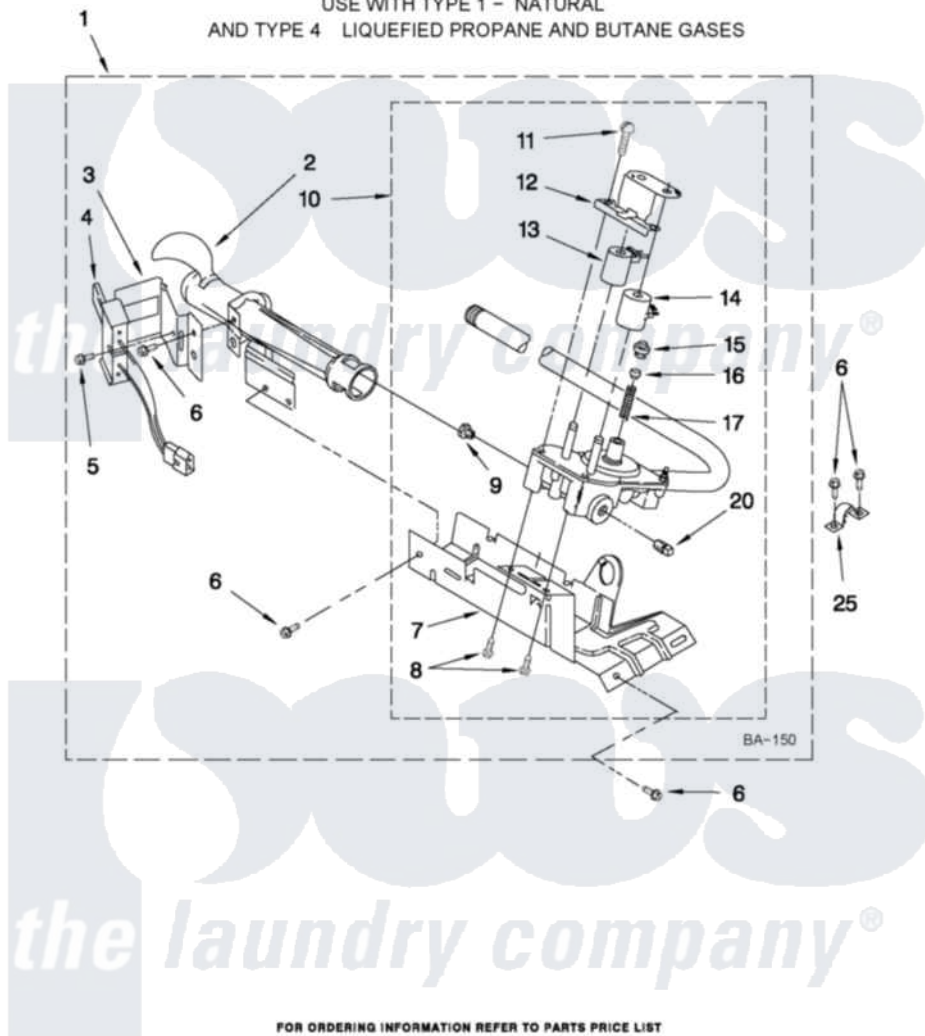

Whirlpool WGD4800XQ0 04 - 8318272 BURNER ASSEMBLY

8318272 BURNER ASSEMBLY

For Model: WGD4800XQ0
(White)

USE WITH TYPE 1 - NATURAL
AND TYPE 4 LIQUEFIED PROPANE AND BUTANE GASES

W10346898

FOR ORDERING INFORMATION REFER TO PARTS PRICE LIST

7

Whirlpool Residential Whirlpool WGD4800XQ0 Dryer Parts Parts Diagram 04 - 8318272 BURNER ASSEMBLY
Click on the part number to view part

Item	Original Part Number	Replaced By	Status	Part Description
1	8318272	W10465748		Burner-Gas
2	688617	693140		Burner
3	694298			Bracket, Ignitor
4	686590	279311		Ignitor
5	3393909			Screw, 8-32 X 7/8
6	343641	681414		Screw, 10AB X 1/2
7	693986			Base, Burner
8	3387057			Screw, 10-16 X 1/2 Orifice, Burner
9	234826			Orifice, Burner Type 1
"	229742			Orifice, Burner
"	234868			Orifice, Burner
10	8318277	W10337269		Valve-Gas
11	694421			Screw, Bracket Mounting
12	694538			Bracket, Shunt
13	694540			Coil, 60 Hz
14	694539			Coil, 60 Hz