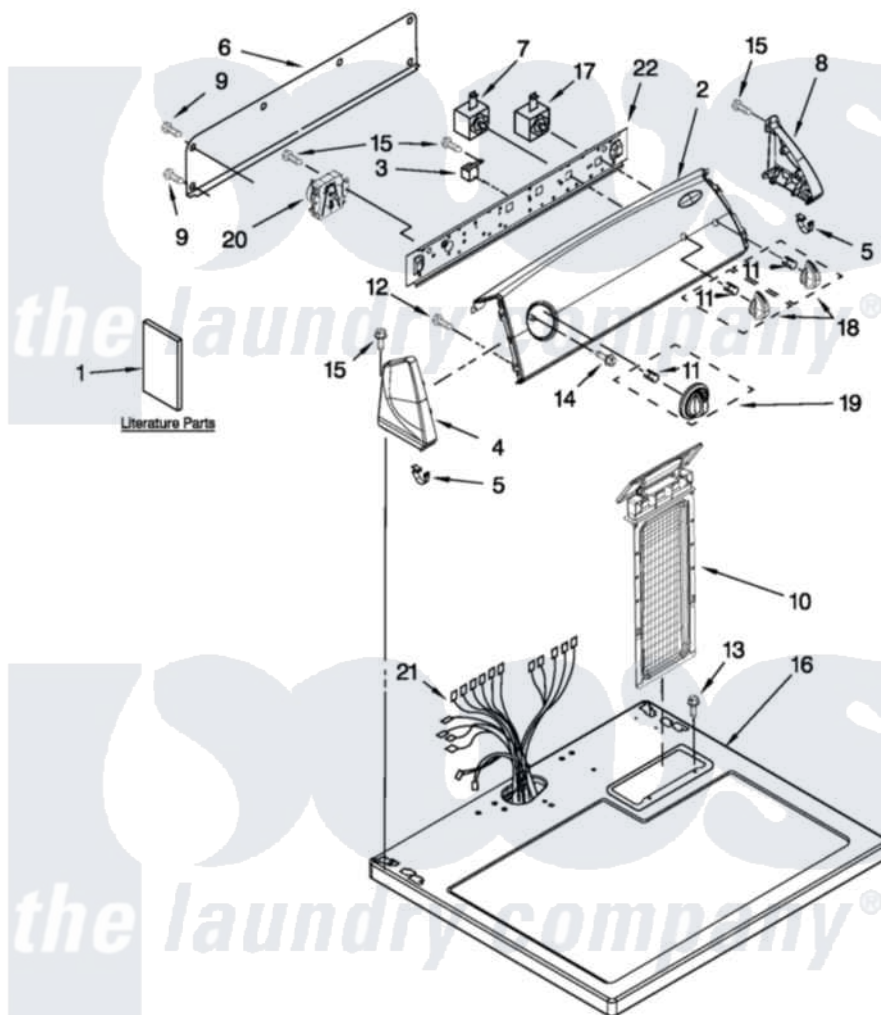

Whirlpool WGD4800XQ1 01 - TOP AND CONSOLE PARTS

TOP AND CONSOLE PARTS

29" GAS DRYER

For Model: WGD4800XQ1
(White)

FOR ORDERING INFORMATION REFER TO PARTS PRICE LIST

12-11 Litho in U.S.A. (BMN)(bay)

1

Part No. W10460962 Rev. A

[Whirlpool Residential Whirlpool WGD4800XQ1 Dryer Parts](#) Parts Diagram 01 - TOP AND CONSOLE PARTS

[Click on the part number to view part](#)

Item	Original Part Number	Replaced By	Status	Part Description
1	W10115228		Not Available	INSTRUCTIONS, INSTALLATION
"	W10096986		Not Available	GUIDE, USE & CARE
"	W10185986		Not Available	WIRING DIAGRAM
2	W10295262			Control Panel And Bracket Assembly
3	694419			Mini-Buzzer
4	8566035	8565957		Cap, End
5	8312709			Clip-Console
6	W10103406			Panel, Rear Console
7	3399639			Switch, Rotary Temperature
8	8566032	8565954		Cap, End
9	693995			Screw, Hex Head
10	8557857			Screen, Lint
11	8536939			Clip, Knob
12	693995			Screw, Hex Head
13	688082	487210		Screw, For Mtg. Service

13	000903	407440	Capacitor
14	8533974	4331106	Screw, No.10-32 X 7/16
15	3348629	90767	Screw, 8A X 3/8 HeX Washer Head Tapping
16	8559800	8563663	Top
17	W10117655		Switch, Push-To-Start
18	W10034380		Knob, Control
19	W10034750		Timer Knob Assembly
20	W10185981		Timer Assembly
21	W10186122		Harness, Wiring
22	8566052		Bracket, Console