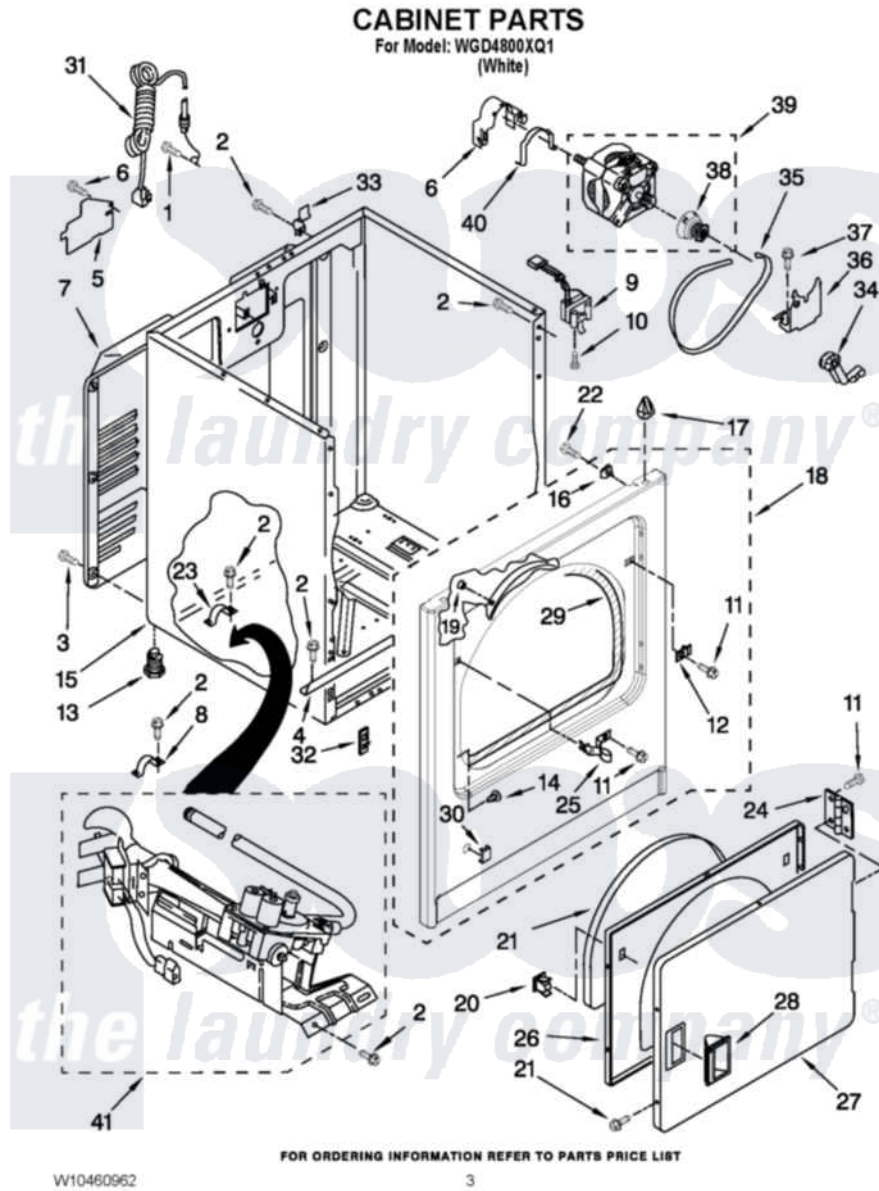

Whirlpool WGD4800XQ1 02 - CABINET PARTS

Whirlpool [Residential Whirlpool WGD4800XQ1 Dryer Parts](#) Parts Diagram 02 - CABINET PARTS
Click on the part number to view part

Item	Original Part Number	Replaced By	Status	Part Description
1	8533974	4331106		Screw, No.10-32 X 7/16
2	3390631			Screw, 10-16 X 3/8
3	693995			Screw, Hex Head
4	W10236073			Bracket, Cabinet
5	3396795			Cover, Terminal Block
6	W10121316			Plug, Multivent
7	3396805	280043		Panel-Rear
8	3980175			Clamp, Elbow
9	3406107			Door Switch Assembly
10	697773	3395530		Screw
11	342055	488627		Screw
12	3403630			Plug, Strike Hole
13	3392100	49621		Feet-Leveling
NI	279810			Foot-Optional
14	3404413			Plug, Hinge Hole
15	8530603	8533643		Cabinet

16	98234		Clip, U-Bend
17	690363	18776	Lock, Front Top
18	W10224855	W10248059	Panel
19	685203	279220	Clip
20	3389441		Door Catch Assembly
21	3405246		Seal, Door Push-To-Start
22	343641	681414	Screw, 10AB X 1/2
23	341029		Clamp, Pipe Door Spring
24	W10362431		Hinge And Pin Assembly
25	3403431		Strike, Panel
26	3402341		Door, Inner
27	3402335		Door, Front
28	8566059		Handle, Door
29	3406129		Seal And Bearing Assembly
30	8564457		Plug, Front Panel
31	W10440460		Cord, Power
32	3394083		Clip, Front Panel
33	8066217		Hinge, Top
34	691366		Idler And Pulley Assembly
35	W10131364	341241	Belt
36	348780		Base, Motor
37	3400500		Bolt, 3405245 5/16-18 X 3/4
38	8066184		Pulley, Motor
39	W10194250	279827	Motor-Drve
40	W10121316		Plug, Multivent
41	W10336852	W10465748	Burner-Gas