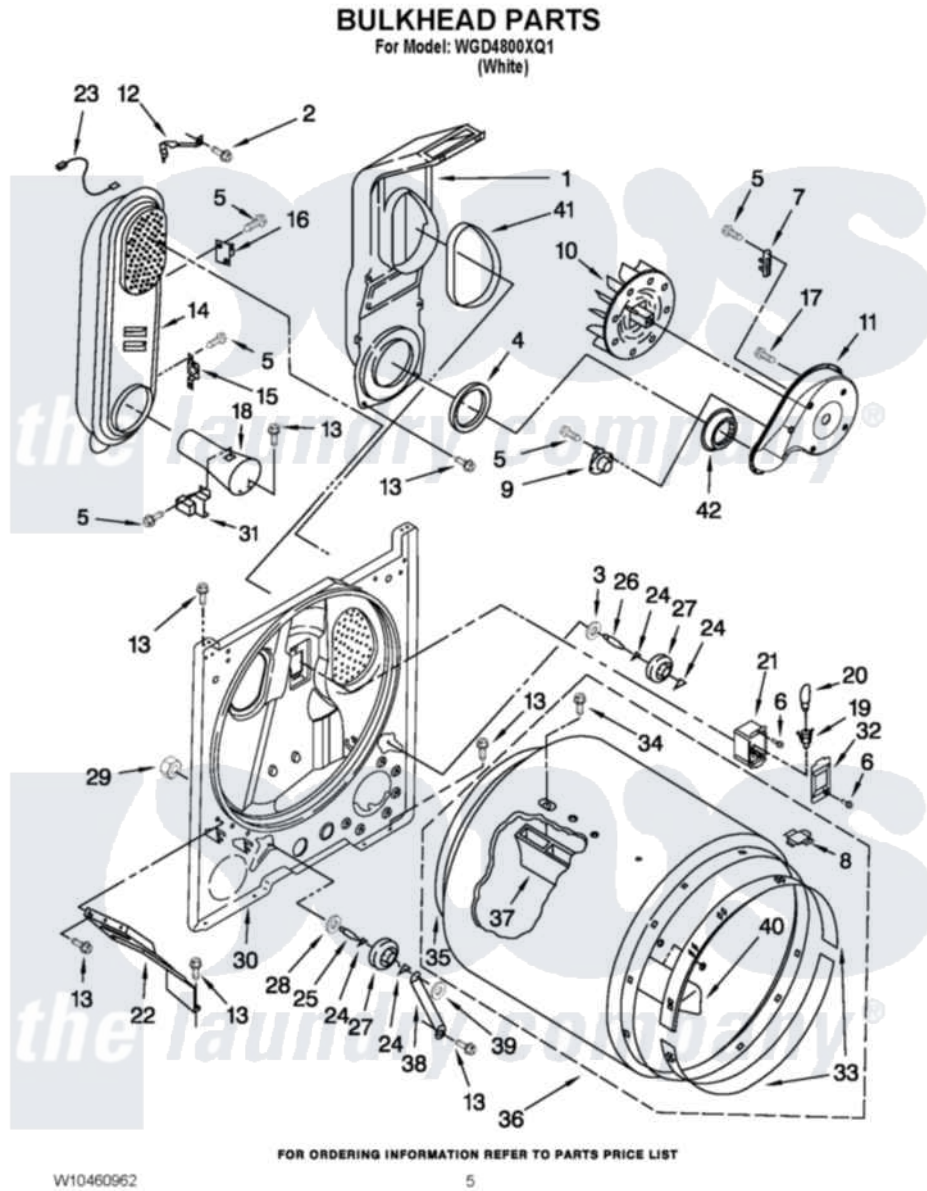

Whirlpool WGD4800XQ1 03 - BULKHEAD PARTS

Whirlpool [Residential Whirlpool WGD4800XQ1 Dryer Parts](#) Parts Diagram 03 - BULKHEAD PARTS
Click on the part number to view part

Item	Original Part Number	Replaced By	Status	Part Description
1	348368			Lint Chute Assembly
2	489463			Screw, 8-18 X 1/16
3	3388703			Washer, Support
4	347139			Seal, Lint Chute
5	90767			Screw, 8A X 3/8 HeX Washer Head Tapping
6	3393909			Screw, 8-32 X 7/8
7	3392519			Thermal Limiter
8	8066086			Plug, Drum Hole
9	3387134			Thermostat, Internal-Bias
10	694089			Wheel, Blower
11	8577230			Housing, Blower
12	3398161			CLIP
13	3390631			Screw, 10-16 X 3/8
14	8530285	279980		Box
15	W10423382			Thermostat, High Limit 205F
16	280010			Kit, Thermal Cut-Off

17	3390647	488729	Screw
18	8066049		Funnel, Burner Light
19	W10214261		Socket, Drum Light Assembly
20	3406124	22002263	Lamp
21	3977373		Bracket, Drum Light
22	3406022		Bracket, Bulkhead
23	3401707		Jumper, Tco-High Limit
24	690997		Washer, Thrust
25	W10359270		Shaft, Drum Roller Threads
26	W10359269		Shaft, Drum Roller Threads
27	3397590	349241T	Support
28	348197		Washer, Support
29	W10298789		Nut, Push-In
30	3403413		Bulkhead
31	338906		Radiant, Sensor
32	3402841	8532165	Lens, Drum Light
33	692526	279441	BeaRng-Rng
34	W10219342		Screw, Baffle Mounting
35	W10352407	279857	Seal
36	695587		Drum Assembly
37	692490		Baffle, Drum
38	3976434		Bracket, Support Shaft
39	90296		Nut, Push On
40	3403636		Baffle, Drum
41	339956		Seal, Air Duct To Bulkhead
42	696302		Shield, Exhaust