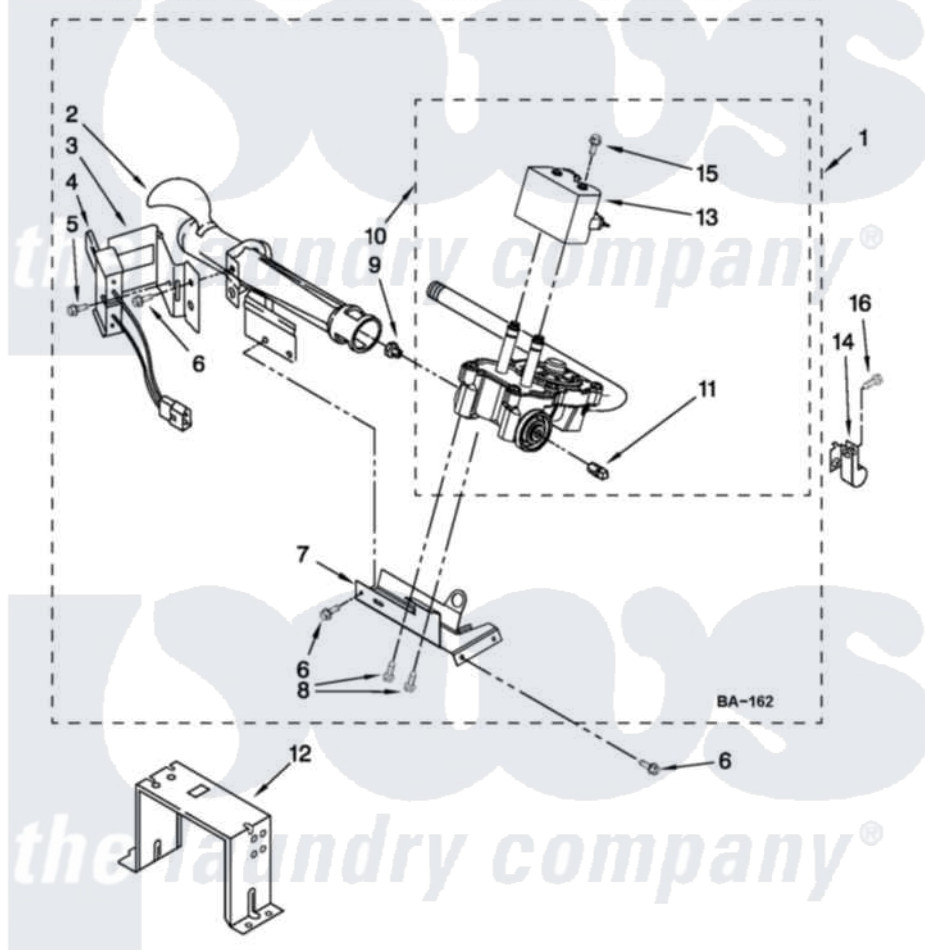

# Whirlpool WGD4800XQ1 04 - W10336852 BURNER ASSEMBLY

## W10336852 BURNER ASSEMBLY

For Model: WGD4800XQ1  
(White)

USE WITH TYPE 1 - NATURAL, TYPE 2 - MIXED,  
AND TYPE 4 - LIQUEFIED PROPANE AND BUTANE GASES

FOR ORDERING INFORMATION REFER TO PARTS PRICE LIST

W10460962

7

Whirlpool [Residential Whirlpool WGD4800XQ1 Dryer Parts](#) Parts Diagram 04 - W10336852 BURNER ASSEMBLY  
Click on the part number to view part

Item	Original Part Number	Replaced By	Status	Part Description
1	W10336852	<a href="#">W10465748</a>		Burner-Gas
2	688617	<a href="#">693140</a>		Burner
3	<a href="#">694298</a>			Bracket, Ignitor
4	686590	<a href="#">279311</a>		Ignitor
5	<a href="#">3393909</a>			Screw, 8-32 X 7/8
6	343641	<a href="#">681414</a>		Screw, 10AB X 1/2
7	693986			Base, Burner
8	<a href="#">3387057</a>			Screw, 10-16 X 1/2 Orifice, Burner
9	<a href="#">234826</a>			Orifice, Burner Type 1
10	W10304604	<a href="#">W10500695</a>		Valve-Gas
11	<a href="#">W10295523</a>			Plug, Pipe
12	<a href="#">3389889</a>			Bracket, Support
13	<a href="#">W10328463</a>			Coil, 60 Hz
14	<a href="#">3978776</a>			Bracket, Gas Pipe Switch
15	<a href="#">326049536</a>			Screw, Coil
16	3390647	<a href="#">488729</a>		Screw