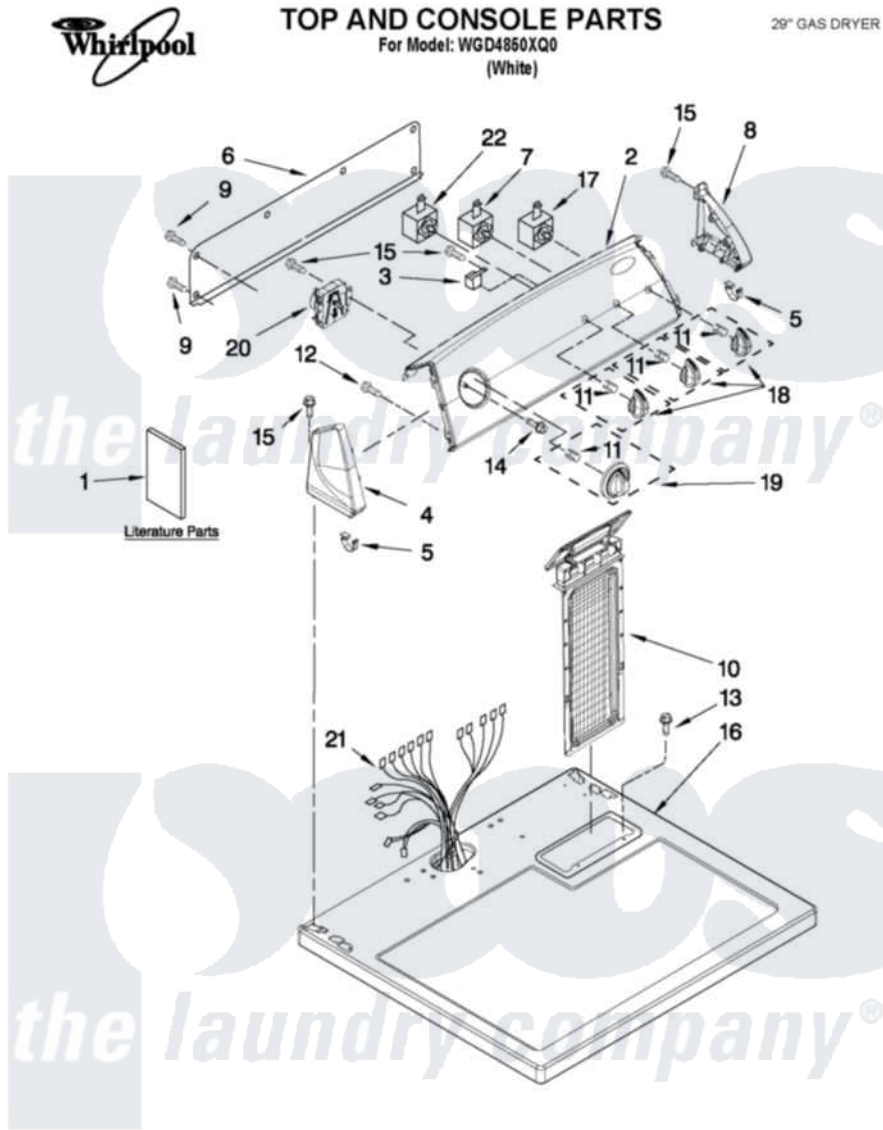

Whirlpool WGD4850XQ0 01 - TOP AND CONSOLE PARTS

FOR ORDERING INFORMATION REFER TO PARTS PRICE LIST

2-11 Litho in U.S.A. (LT) (psw)

1

Part No. W10394370 Rev. A

[Whirlpool Residential Whirlpool WGD4850XQ0 Dryer Parts](#) Parts Diagram 01 - TOP AND CONSOLE PARTS

[Click on the part number to view part](#)

Item	Original Part Number	Replaced By	Status	Part Description
1	W10096984		Not Available	INSTALLATION (INSTRUCTIONS)
"	W10096986		Not Available	GUIDE, USE & CARE
"	W10185986		Not Available	WIRING DIAGRAM
2	W10097052			Control Panel And Bracket Assembly
3	694419			Mini-Buzzer
4	8566035	8565957		Cap, End
5	8312709			Clip-Console
6	W10103406			Panel, Rear Console
7	3405156			Switch, Rotary
8	8566032	8565954		Cap, End
9	693995			Screw, Hex Head
10	8557857			Screen, Lint
11	8536939			Clip, Knob
12	3400808			Screw, Mounting
13	688082	487210		Screw, For Mtg. Service

13	000903	407440	Capacitor
14	8533974	4331106	Screw, No.10-32 X 7/16
15	3348629	90767	Screw, 8A X 3/8 HeX Washer Head Tapping
16	8559800	8563663	Top
17	W10117655		Switch, Push-To-Start
18	W10034380		Knob, Control
19	W10034750		Timer Knob Assembly
20	W10185981		Timer Assembly
21	W10346396		Harness, Wiring
22	3399639		Switch, Rotary Temperature