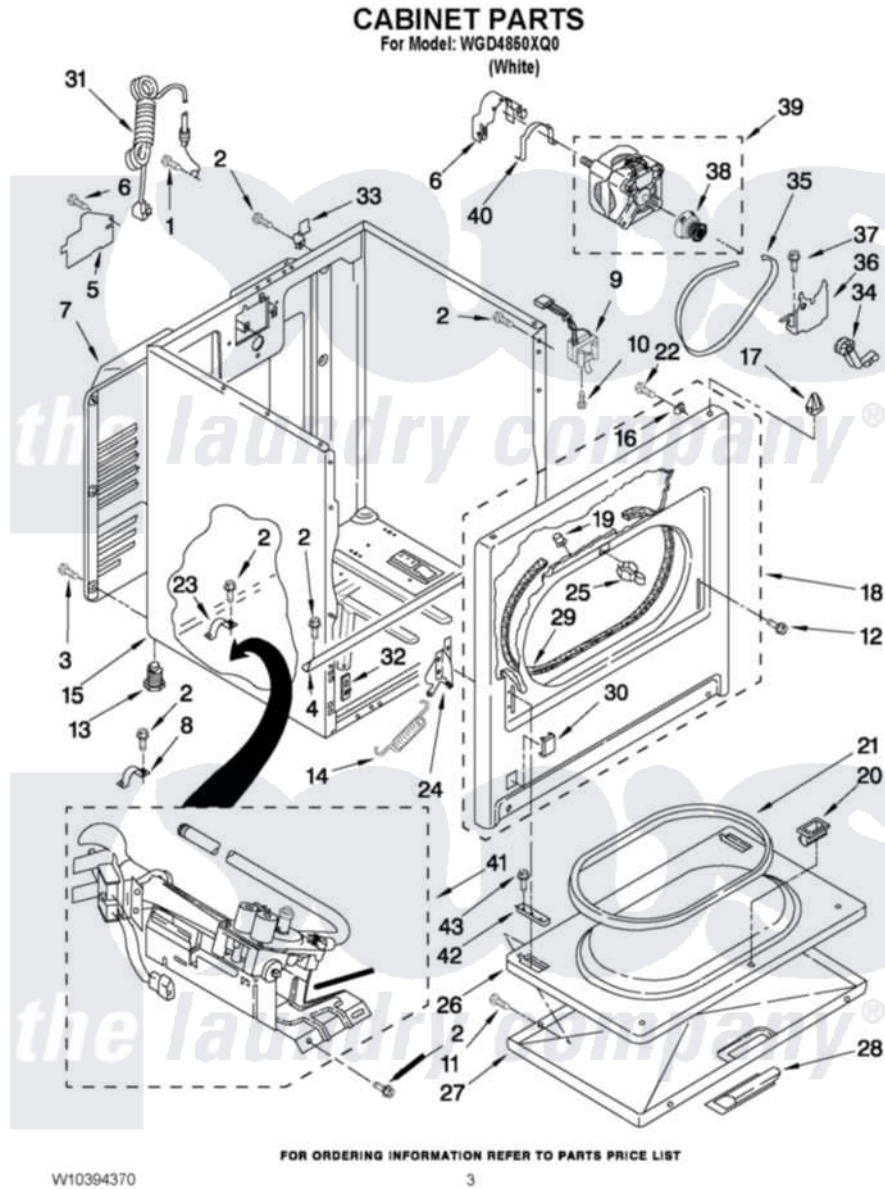

Whirlpool WGD4850XQ0 02 - CABINET PARTS

Whirlpool [Residential Whirlpool WGD4850XQ0 Dryer Parts](#) Parts Diagram 02 - CABINET PARTS
Click on the part number to view part

Item	Original Part Number	Replaced By	Status	Part Description
1	8533974	4331106		Screw, No.10-32 X 7/16
2	3390631			Screw, 10-16 X 3/8
3	693995			Screw, Hex Head
4	W10236073			Bracket, Cabinet
5	3396795			Cover, Terminal Block
6	3404162			Clamp, Motor
7	3396805	280043		Panel-Rear
8	3980175			Clamp, Elbow
9	3406107			Door Switch Assembly
10	697773	3395530		Screw
11	342055	488627		Screw
12	342043	486146		Screw
13	3392100	49621		Feet-Leveling
"	279810			Foot-Optional
14	W10041960			Spring, Door
15	8530603	8533643		Cabinet

16	98234		Clip, U-Bend
17	690363	18776	Lock, Front Top
18	3395197	279740	Panel
19	685203	279220	Clip
20	3389441		Door Catch Assembly
21	3390731		Seal, Door
22	343641	681414	Screw, 10AB X 1/2
23	341029		Clamp, Pipe Door Spring
24	8066056		Hinge, Door
"	8066057		Hinge, Door
25	696144	279570	Latch
26	695737		Door, Rear
27	3393549		Door, Front
28	W10095180		Handle, Door
29	3406129		Seal And Bearing Assembly
30	8564457		Plug, Front Panel
31	344020	3401402	Cord, Power
32	3394083		Clip, Front Panel
33	8066217		Hinge, Top
34	691366		Idler And Pulley Assembly
35	W10131364	341241	Belt
36	348780		Base, Motor
37	3400500		Bolt, 3405245 5/16-18 X 3/4
38	8066184		Pulley, Motor
39	W10194250	279827	Motor-Drve
40	W10121316		Plug, Multivent
41	8318272	W10465748	Burner-Gas
42	337189		Clip, Hinge
43	3357011	308685	Side Trim)