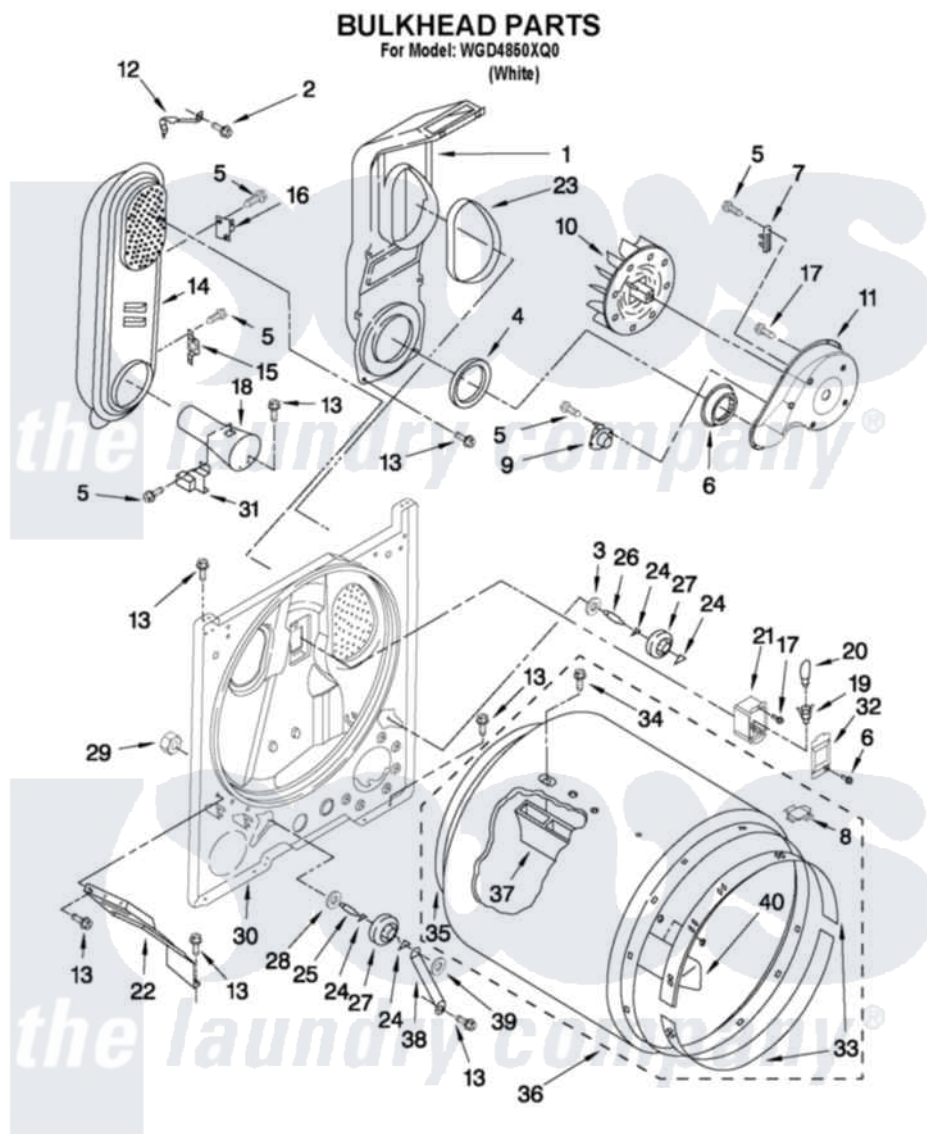

## BULKHEAD PARTS

For Model: WGD4850XQ0  
(White)

FOR ORDERING INFORMATION REFER TO PARTS PRICE LIST

W10394370

5

Whirlpool [Residential Whirlpool WGD4850XQ0 Dryer Parts](#) Parts Diagram 03 - BULKHEAD PARTS  
Click on the part number to view part

Item	Original Part Number	Replaced By	Status	Part Description
1	<a href="#">348368</a>			Lint Chute Assembly
2	<a href="#">489463</a>			Screw, 8-18 X 1/16
3	<a href="#">3388703</a>			Washer, Support
4	<a href="#">347139</a>			Seal, Lint Chute
5	<a href="#">90767</a>			Screw, 8A X 3/8 HeX Washer Head Tapping
6	<a href="#">696302</a>			Shield, Exhaust
7	<a href="#">3392519</a>			Thermal Limiter
8	<a href="#">8066086</a>			Plug, Drum Hole
9	<a href="#">3387134</a>			Thermostat, Internal-Bias
10	<a href="#">694089</a>			Wheel, Blower
11	<a href="#">8577230</a>			Housing, Blower
12	3398161			CLIP
13	<a href="#">3390631</a>			Screw, 10-16 X 3/8
14	8530285	<a href="#">279980</a>		Box
15	<a href="#">3403140</a>			Thermostat, High-Limit 205F
16	<a href="#">280010</a>			Kit, Thermal Cut-Off