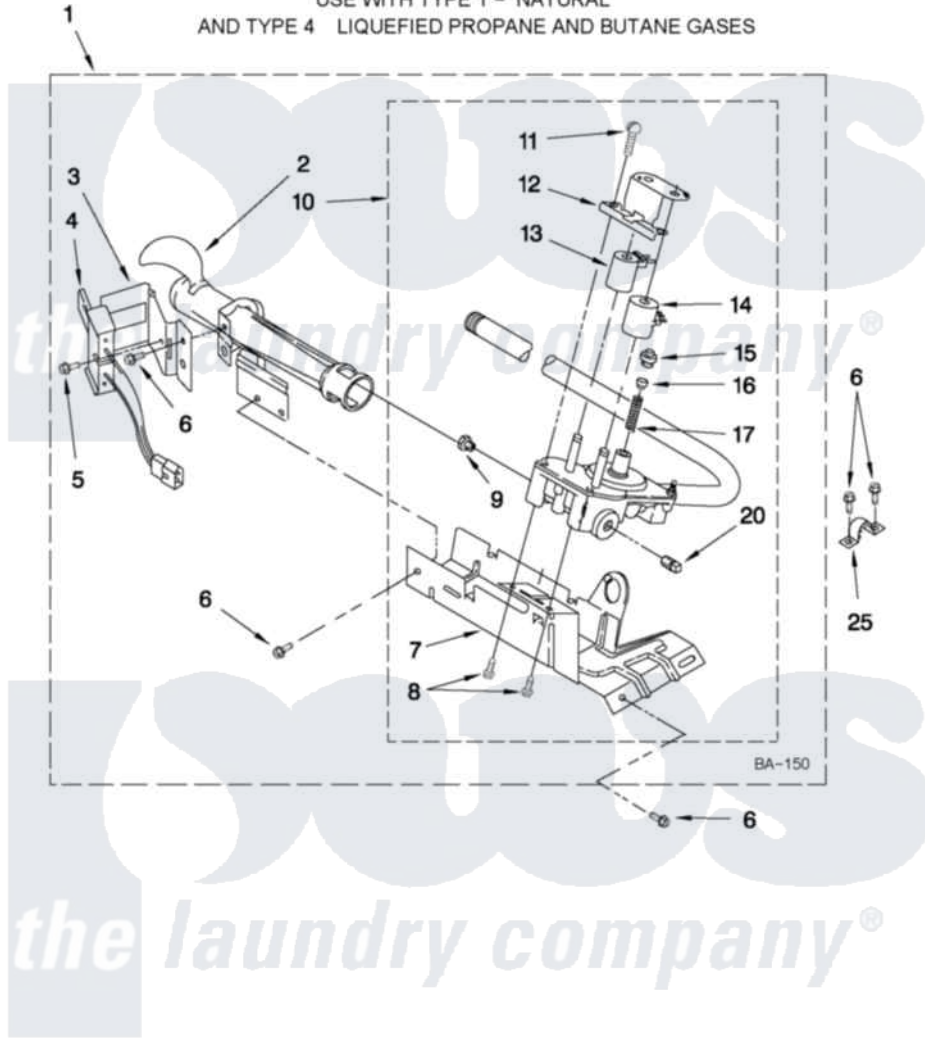

Whirlpool WGD4850XQ0 04 - 8318272 BURNER ASSEMBLY

8318272 BURNER ASSEMBLY

For Model: WGD4850XQ0

(White)

USE WITH TYPE 1 - NATURAL
AND TYPE 4 LIQUEFIED PROPANE AND BUTANE GASES

FOR ORDERING INFORMATION REFER TO PARTS PRICE LIST

W10394370

7

Whirlpool Residential Whirlpool WGD4850XQ0 Dryer Parts Parts Diagram 04 - 8318272 BURNER ASSEMBLY
Click on the part number to view part

Item	Original Part Number	Replaced By	Status	Part Description
1	8318272	W10465748		Burner-Gas
2	688617	693140		Burner
3	694298			Bracket, Ignitor
4	686590	279311		Ignitor
5	3393909			Screw, 8-32 X 7/8
6	343641	681414		Screw, 10AB X 1/2
7	693986			Base, Burner
8	3387057			Screw, 10-16 X 1/2 Orifice, Burner
9	234826			Orifice, Burner Type 1
"	229742			Orifice, Burner
"	234868			Orifice, Burner
10	8318277	W10337269		Valve-Gas
11	694421			Screw, Bracket Mounting
12	694538			Bracket, Shunt
13	694540			Coil, 60 Hz
14	694539			Coil, 60 Hz