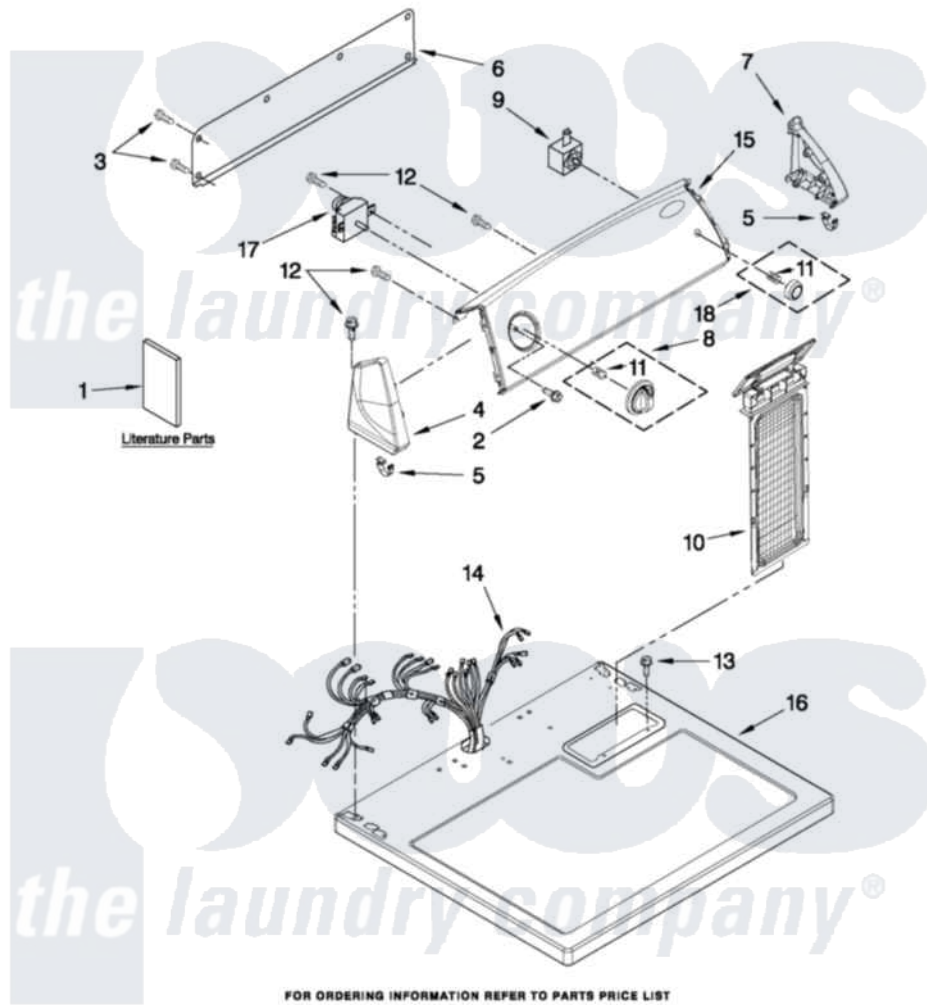

# Whirlpool WGD4890XQ0 01 - TOP AND CONSOLE PARTS

## TOP AND CONSOLE PARTS

For Model: WGD4890XQ0  
(Designer White)

29" GAS DRYER

FOR ORDERING INFORMATION REFER TO PARTS PRICE LIST

1-11 Litho in U.S.A. (LT) (eeb)

1

Part No. W10387242 Rev. A

[Whirlpool Residential Whirlpool WGD4890XQ0 Dryer Parts](#) Parts Diagram 01 - TOP AND CONSOLE PARTS  
Click on the part number to view part

Item	Original Part Number	Replaced By	Status	Part Description
1	W10096986		Not Available	GUIDE, USE & CARE
"	W10096984		Not Available	INSTALLATION (INSTRUCTIONS)
"	W10185977		Not Available	Wiring Diagram
2	8533974	<a href="#">4331106</a>		Screw, No.10-32 X 7/16
3	<a href="#">693995</a>			Screw, Hex Head
4	8066035		Not Available	CAP, END (L.H.)
5	<a href="#">8312709</a>			Clip-Console
6	<a href="#">W10103406</a>			Panel, Rear Console
7	8566032	<a href="#">8565954</a>		Cap, End
8	<a href="#">W10034750</a>			Timer Knob Assembly
9	<a href="#">3977456</a>			Switch, Push-To-Start
10	<a href="#">8557861</a>			Screen, Lint
11	<a href="#">8536939</a>			Clip, Knob
12	3348629	<a href="#">90767</a>		Screw, 8A X 3/8 HeX Washer Head Tapping
13	688082	<a href="#">487240</a>		Screw, For Mtg. Service

13	<a href="#">000903</a>	<a href="#">407440</a>	Capacitor
14	<a href="#">W10186074</a>		Harness, Wiring
15	<a href="#">W10115487</a>		Panel, Console And Control Bracket Assembly
16	8559800	<a href="#">8563663</a>	Top
17	<a href="#">W10185975</a>		Timer Assembly 60 Hz
18	<a href="#">W10034770</a>		Knob, Push-To-Start