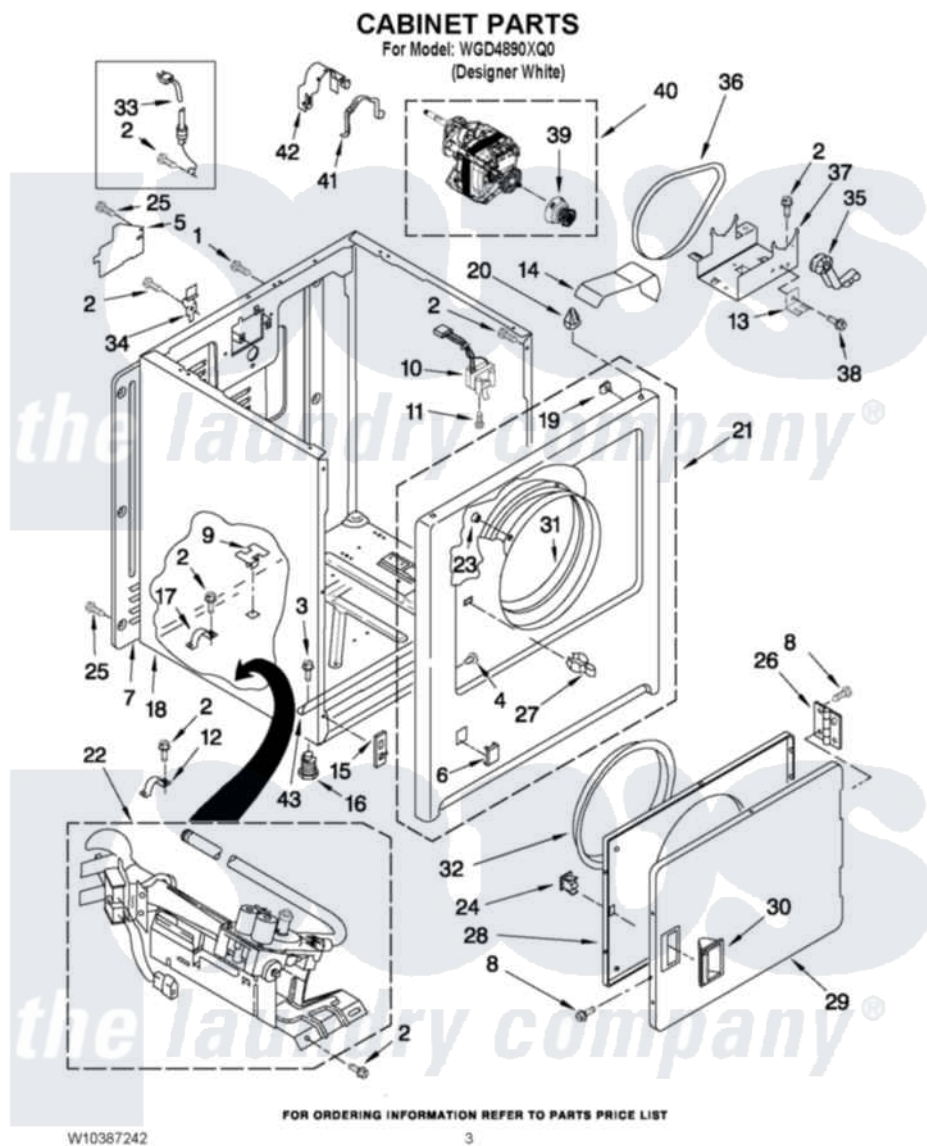

Whirlpool WGD4890XQ0 02 - CABINET PARTS

Whirlpool Residential Whirlpool WGD4890XQ0 Dryer Parts Parts Diagram 02 - CABINET PARTS
 Click on the part number to view part

Item	Original Part Number	Replaced By	Status	Part Description
1	8533974	4331106		Screw, No.10-32 X 7/16
2	3390631			Screw, 10-16 X 3/8
3	3390647	488729		Screw
4	3404413			Plug, Hinge Hole
5	3396795			Cover, Terminal Block
6	8564457			Plug, Front Panel
7	3396807	280040		Panel-Rear
8	342055	488627		Screw
9	3404283			Plug, Cabinet
10	3406104	3406105		Door Switch Assembly
11	697773	3395530		Screw
12	3980175			Clamp, Elbow
13	3401805			Bracket, Idler
14	3401800			Belt Shield Assembly
15	3394083			Clip, Front Panel
16	3392100	49621		Feet-Leveling

NI	279810		Foot-Optional
17	341029		Clamp, Pipe Door Spring
18	8530603	8533643	Cabinet
19	98234		Clip, U-Bend
20	690363	18776	Lock, Front Top
21	3403574	279846	Panel
22	8318272	W10465748	Burner-Gas
23	685203	279220	Clip
24	690081	279570	Latch
25	693995		Screw, Hex Head
26	W10362431		Hinge And Pin Assembly
27	696144	279570	Latch
28	3403371		Door, Inner
29	3403361		Door Front
30	8566059		Handle, Door
31	8066124	279264	Air Channel Box
32	3405245		5/16-18 X 3/4
33	344020	3401402	Cord, Power
34	8066217		Hinge, Top
35	691366		Idler And Pulley Assembly
36	W10131364	341241	Belt
37	3401802		Base, Motor
38	3400500		Bolt, 3405245 5/16-18 X 3/4
39	8066184		Pulley, Motor
40	8535934	W10396039	Motor Assembly 60 Hz
41	W10121316		Plug, Multivent
42	3404162		Clamp, Motor
43	W10236073		Bracket, Cabinet