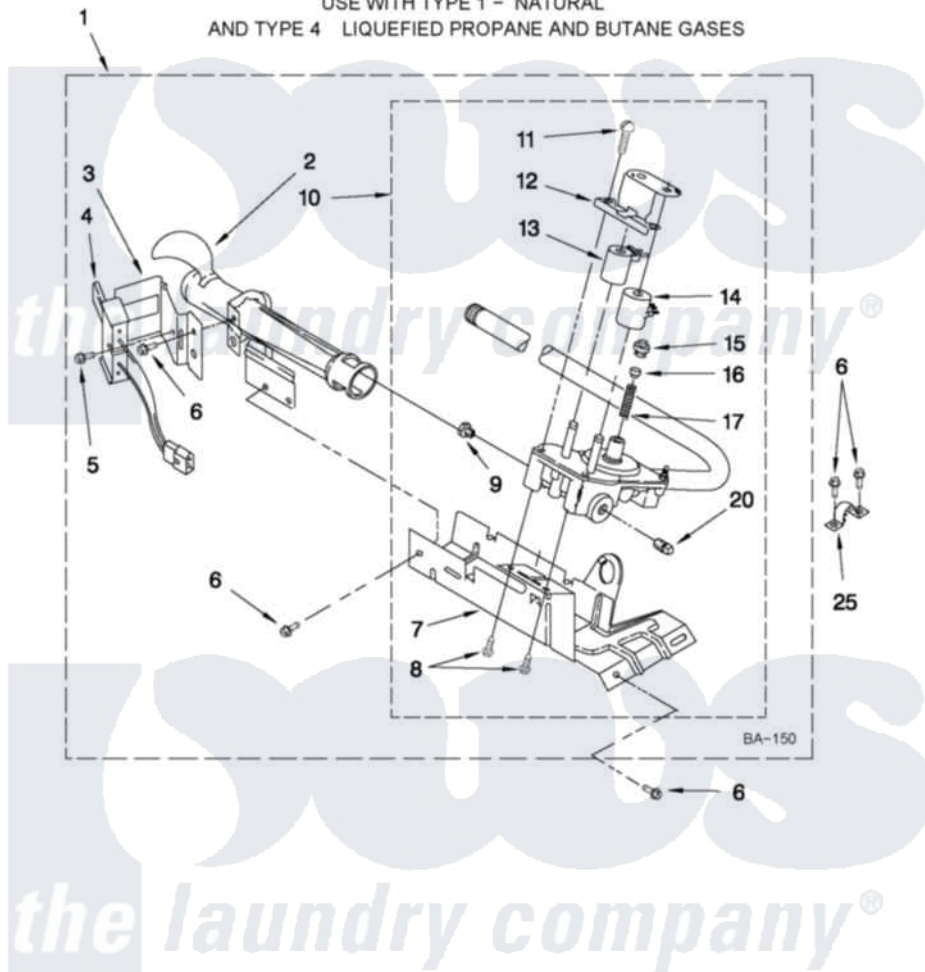

Whirlpool WGD4890XQ0 03 - 8318272 BURNER ASSEMBLY

8318272 BURNER ASSEMBLY

For Model: WGD4890XQ0
(Designer White)

USE WITH TYPE 1 - NATURAL
AND TYPE 4 LIQUEFIED PROPANE AND BUTANE GASES

FOR ORDERING INFORMATION REFER TO PARTS PRICE LIST

W10387242

5

Whirlpool Residential Whirlpool WGD4890XQ0 Dryer Parts Parts Diagram 03 - 8318272 BURNER ASSEMBLY
Click on the part number to view part

Item	Original Part Number	Replaced By	Status	Part Description
1	8318272	W10465748		Burner-Gas
2	688617	693140		Burner
3	694298			Bracket, Ignitor
4	686590	279311		Ignitor
5	3393909			Screw, 8-32 X 7/8
6	343641	681414		Screw, 10AB X 1/2
7	693986			Base, Burner
8	3387057			Screw, 10-16 X 1/2 Orifice, Burner
9	234826			Orifice, Burner Type 1
"	229742			Orifice, Burner
"	234868			Orifice, Burner
10	8318277	W10337269		Valve-Gas
11	694421			Screw, Bracket Mounting
12	694538			Bracket, Shunt
13	694540			Coil, 60 Hz
14	694539			Coil, 60 Hz