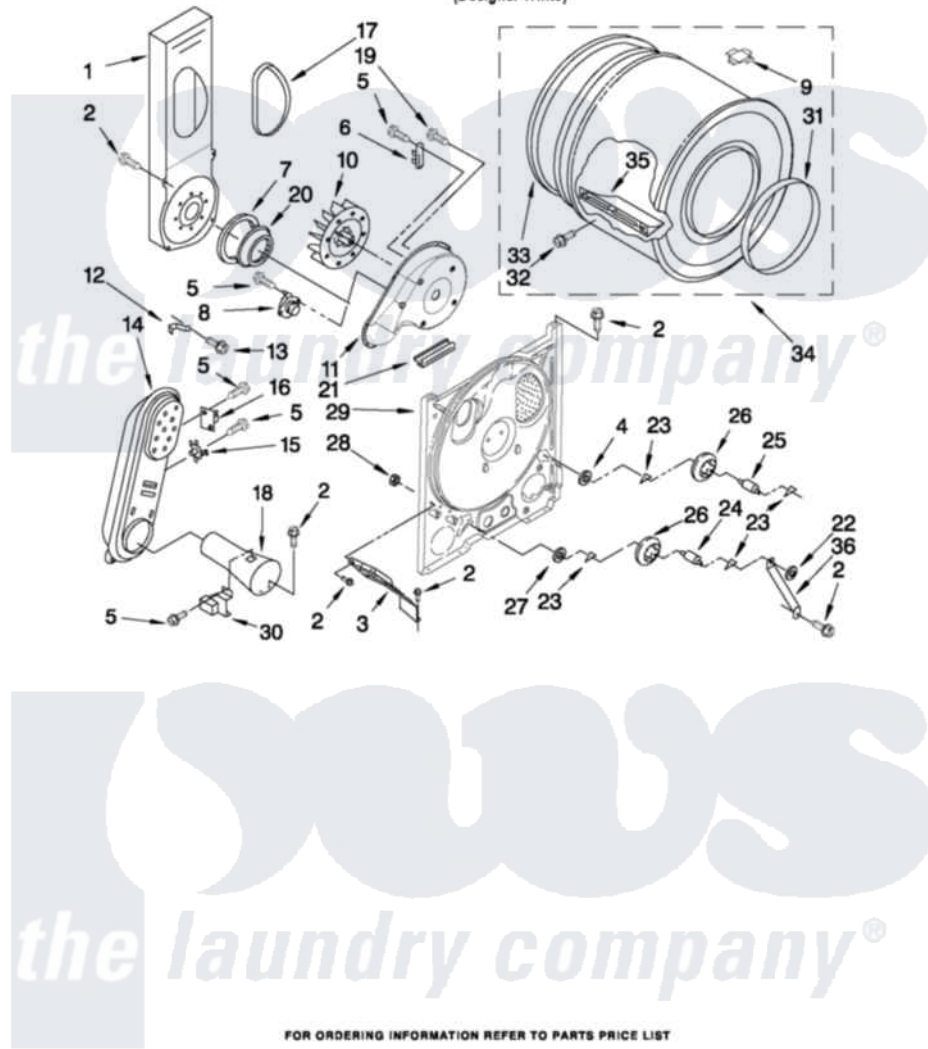

Whirlpool WGD4890XQ0 04 - BULKHEAD PARTS

BULKHEAD PARTS

For Model: WGD4890XQ0
(Designer White)

W10387242

7

FOR ORDERING INFORMATION REFER TO PARTS PRICE LIST

Whirlpool [Residential Whirlpool WGD4890XQ0 Dryer Parts](#) Parts Diagram 04 - BULKHEAD PARTS
Click on the part number to view part

Item	Original Part Number	Replaced By	Status	Part Description
1	8519777			Lint Chute Assembly
2	343641	681414		Screw, 10AB X 1/2
3	3406022			Bracket, Bulkhead
4	3388703			Washer, Support
5	90767			Screw, 8A X 3/8 HeX Washer Head Tapping
6	3392519			Thermal Limiter
7	347139			Seal, Lint Chute
8	3387134			Thermostat, Internal-Bias
9	8066086			Plug, Drum Hole
10	3406963			Wheel, Blower
11	8577230			Housing, Blower
12	3398161			CLIP
13	489463			Screw, 8-18 X 1/16
14	8530285	279980		Box
15	3403140			Thermostat, High-Limit 205F
16	280010			Kit, Thermal Cut-Off

17	339956		Seal, Air Duct To Bulkhead
18	8066048		Funnel, Burner
19	3390647	488729	Screw
20	696302		Shield, Exhaust
21	3392247	686889	Pad
22	90296		Nut, Push On
23	690997		Washer, Thrust
24	W10359270		Shaft, Drum Roller Threads
25	W10359269		Shaft, Drum Roller Threads
26	3397590	349241T	Support
27	348197		Washer, Support
28	W10298789		Nut, Push-In
29	8529955	279793	Bulkhead
30	338906		Radiant, Sensor
31	3394509		Ring, Bearing
32	W10219342		Screw, Baffle Mounting
33	8066085	239087	Seal
34	3396777	697760	Drum
35	342847		Baffle, Drum
36	3976435		Bracket, Support