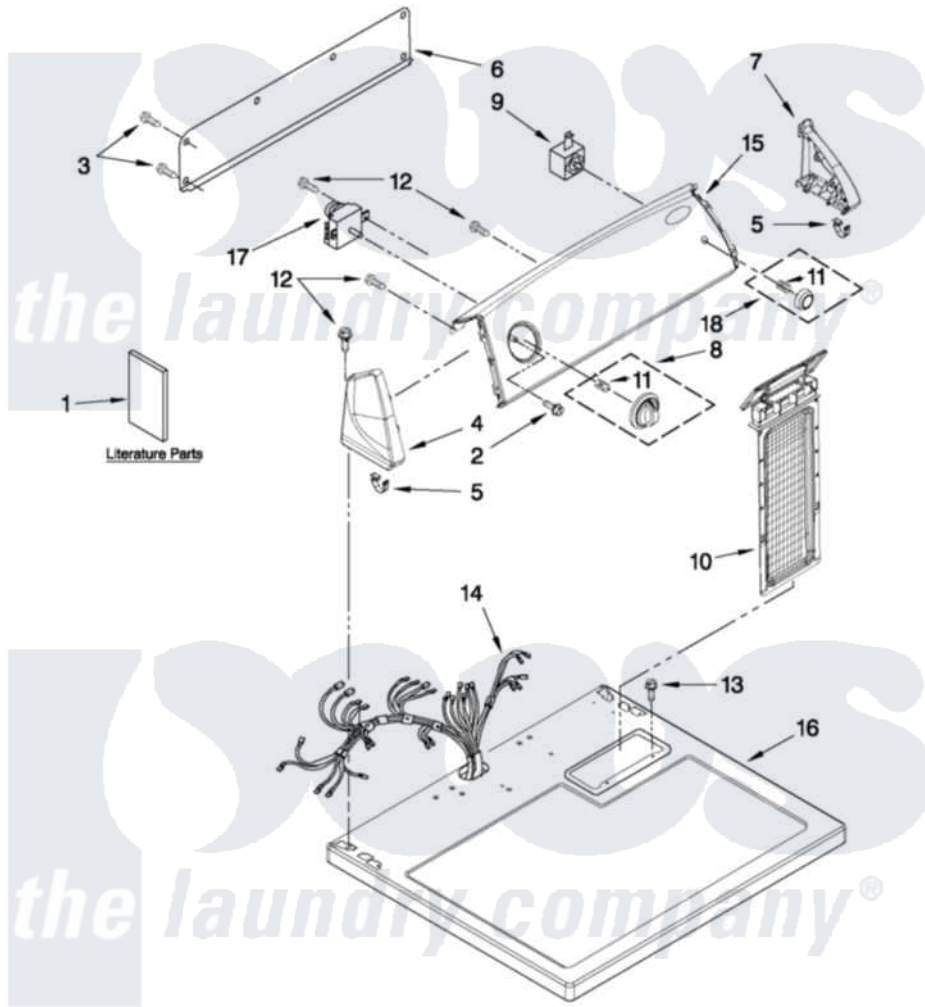

Whirlpool WGD4890XQ1 01 - TOP AND CONSOLE PARTS

TOP AND CONSOLE PARTS

For Model: WGD4890XQ1
(Designer White)

29" GAS DRYER

FOR ORDERING INFORMATION REFER TO PARTS PRICE LIST

12-11 Litho in U.S.A. (BMN) (psw)

1

Part No. W10468092 Rev. A

[Whirlpool Residential Whirlpool WGD4890XQ1 Dryer Parts](#) Parts Diagram 01 - TOP AND CONSOLE PARTS

[Click on the part number to view part](#)

Item	Original Part Number	Replaced By	Status	Part Description
1	W10096986		Not Available	GUIDE, USE & CARE
"	W10115228		Not Available	INSTRUCTIONS, INSTALLATION
"	W10185977		Not Available	Wiring Diagram
2	8533974	4331106		Screw, No.10-32 X 7/16
3	693995			Screw, Hex Head
4	8566035	8565957		Cap, End
5	8312709			Clip-Console
6	W10103406			Panel, Rear Console
7	8566032	8565954		Cap, End
8	W10034750			Timer Knob Assembly
9	3977456			Switch, Push-To-Start
10	8557861			Screen, Lint
11	8536939			Clip, Knob
12	3348629	90767		Screw, 8A X 3/8 HeX Washer Head Tapping
13	688082	487210		Screw, For Mtg. Service