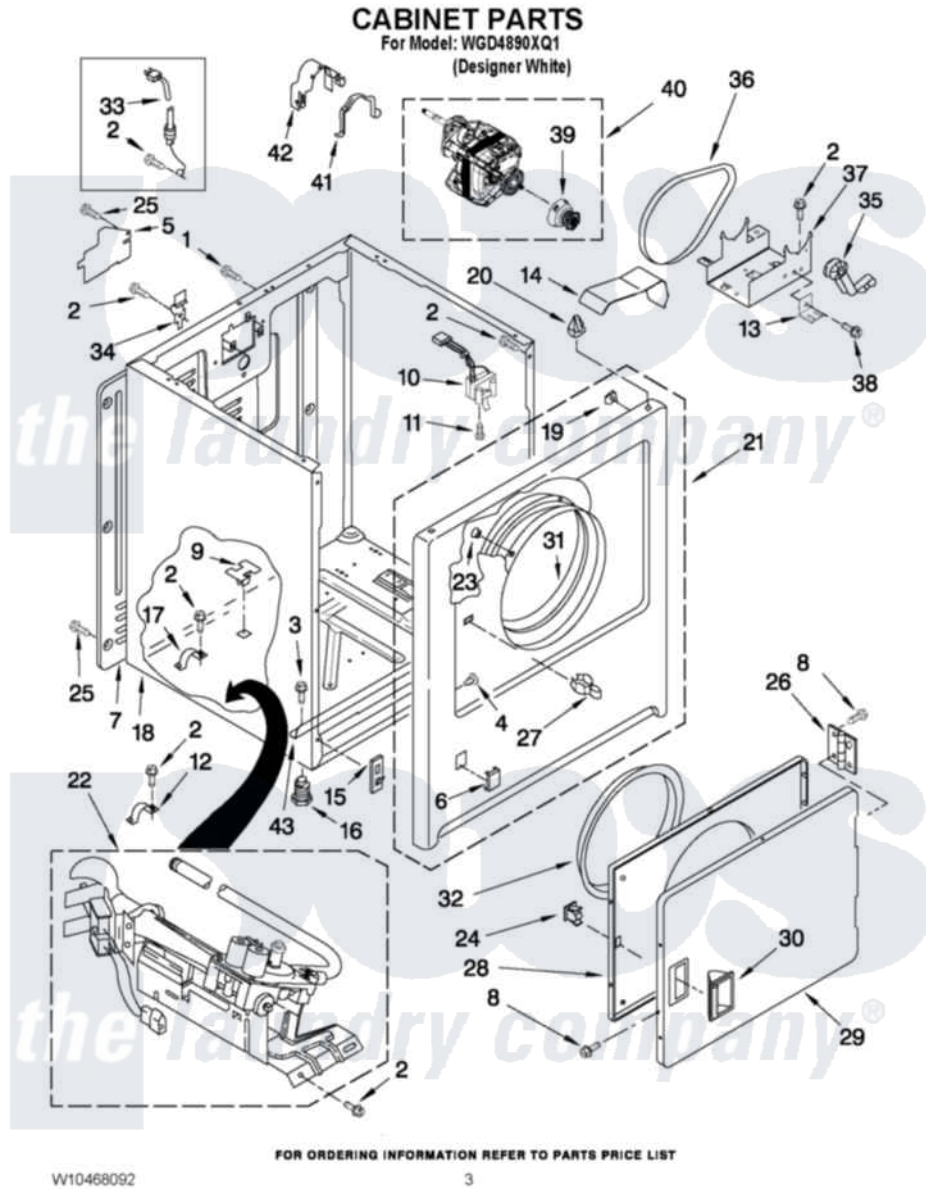

# Whirlpool WGD4890XQ1 02 - CABINET PARTS

Whirlpool [Residential Whirlpool WGD4890XQ1 Dryer Parts](#) Parts Diagram 02 - CABINET PARTS  
Click on the part number to view part

Item	Original Part Number	Replaced By	Status	Part Description
1	8533974	<a href="#">4331106</a>		Screw, No.10-32 X 7/16
2	<a href="#">3390631</a>			Screw, 10-16 X 3/8
3	3390647	<a href="#">488729</a>		Screw
4	<a href="#">3404413</a>			Plug, Hinge Hole
5	<a href="#">3396795</a>			Cover, Terminal Block
6	<a href="#">8564457</a>			Plug, Front Panel
7	3396807	<a href="#">280040</a>		Panel-Rear
8	342055	<a href="#">488627</a>		Screw
9	<a href="#">3404283</a>			Plug, Cabinet
10	3406104	<a href="#">3406105</a>		Door Switch Assembly
11	697773	<a href="#">3395530</a>		Screw
12	<a href="#">3980175</a>			Clamp, Elbow
13	<a href="#">3401805</a>			Bracket, Idler
14	<a href="#">3401800</a>			Belt Shield Assembly
15	<a href="#">3394083</a>			Clip, Front Panel
16	3392100	<a href="#">49621</a>		Feet-Leveling