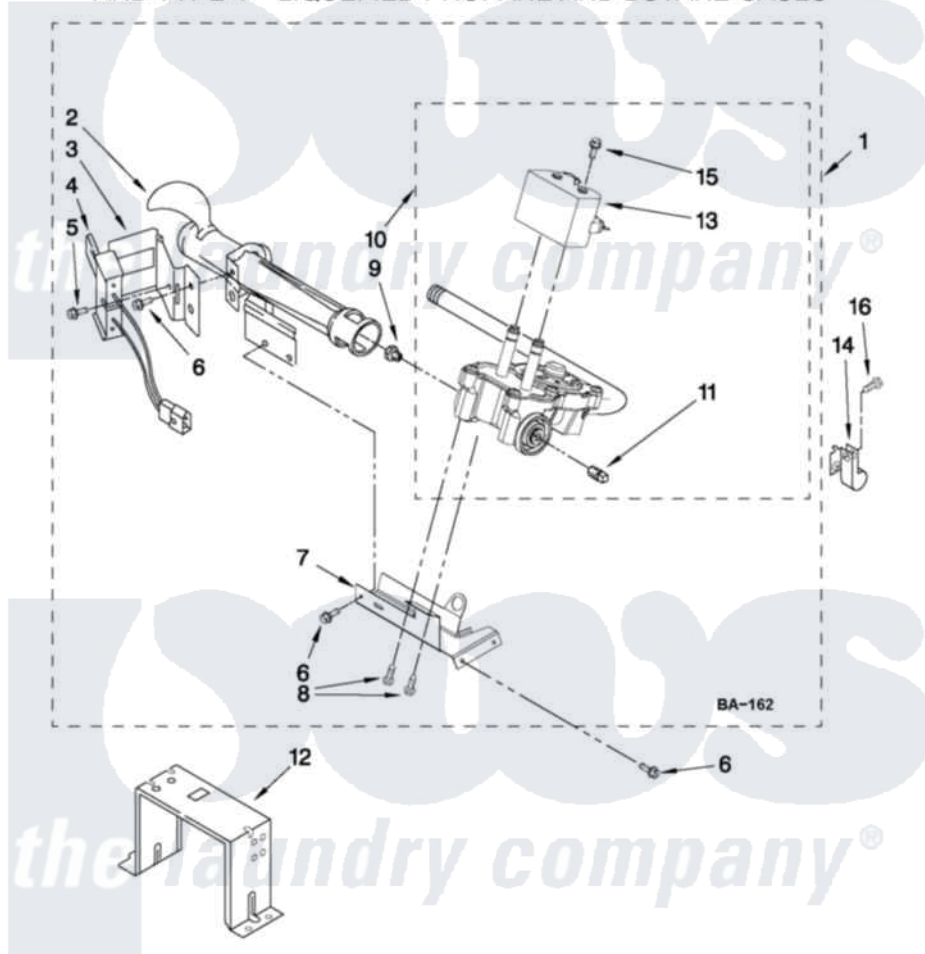

Whirlpool WGD4890XQ1 03 - W10336852 BURNER ASSEMBLY

W10336852 BURNER ASSEMBLY

For Model: WGD4890XQ1
(Designer White)

USE WITH TYPE 1 - NATURAL, TYPE 2 - MIXED,
AND TYPE 4 - LIQUEFIED PROPANE AND BUTANE GASES

FOR ORDERING INFORMATION REFER TO PARTS PRICE LIST

W10468092

5

Whirlpool [Residential Whirlpool WGD4890XQ1 Dryer Parts](#) Parts Diagram 03 - W10336852 BURNER ASSEMBLY
Click on the part number to view part

Item	Original Part Number	Replaced By	Status	Part Description
1	W10336852	W10465748		Burner-Gas
2	688617	693140		Burner
3	694298			Bracket, Ignitor
4	686590	279311		Ignitor
5	3393909			Screw, 8-32 X 7/8
6	343641	681414		Screw, 10AB X 1/2
7	693986			Base, Burner
8	3387057			Screw, 10-16 X 1/2 Orifice, Burner
9	234826			Orifice, Burner Type 1
10	W10304604	W10500695		Valve-Gas
11	W10295523			Plug, Pipe
12	3389889			Bracket, Support
13	W10328463			Coil, 60 Hz
14	3978776			Bracket, Gas Pipe Switch
15	326049536			Screw, Coil
16	3390647	488729		Screw