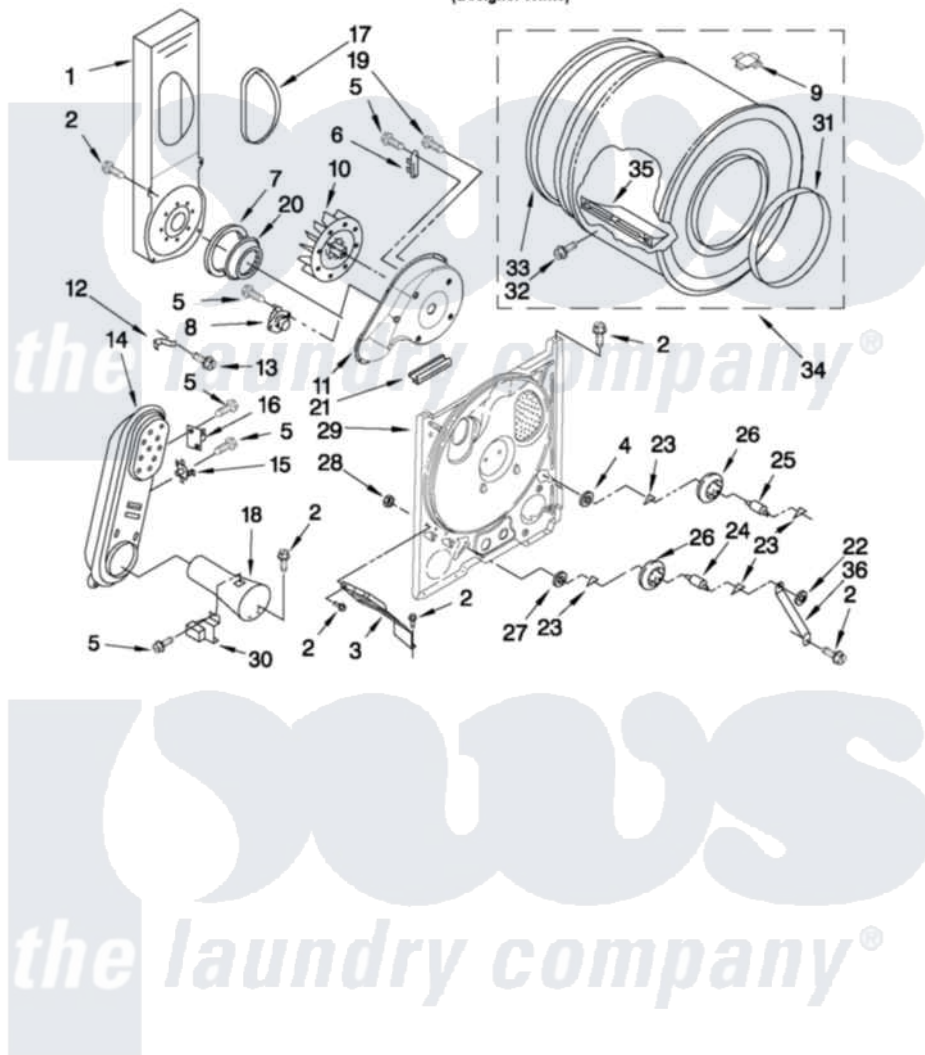

Whirlpool WGD4890XQ1 04 - BULKHEAD PARTS

BULKHEAD PARTS

For Model: WGD4890XQ1

(Designer White)

FOR ORDERING INFORMATION REFER TO PARTS PRICE LIST

W10468092

7

Whirlpool [Residential Whirlpool WGD4890XQ1 Dryer Parts](#) Parts Diagram 04 - BULKHEAD PARTS

[Click on the part number to view part](#)

Item	Original Part Number	Replaced By	Status	Part Description
1	8519777			Lint Chute Assembly
2	343641	681414		Screw, 10AB X 1/2
3	3406022			Bracket, Bulkhead
4	3388703			Washer, Support
5	90767			Screw, 8A X 3/8 HeX Washer Head Tapping
6	3392519			Thermal Limiter
7	347139			Seal, Lint Chute
8	3387134			Thermostat, Internal-Bias
9	8066086			Plug, Drum Hole
10	3406963			Wheel, Blower
11	8577230			Housing, Blower
12	3398161			CLIP
13	489463			Screw, 8-18 X 1/16
14	8530285	279980		Box
15	W10423382			Thermostat, High Limit 205F
16	280010			Kit, Thermal Cut-Off

17	339956		Seal, Air Duct To Bulkhead
18	8066048		Funnel, Burner
19	3390647	488729	Screw
20	696302		Shield, Exhaust
21	3392247	686889	Pad
22	90296		Nut, Push On
23	690997		Washer, Thrust
24	W10359270		Shaft, Drum Roller Threads
25	W10359269		Shaft, Drum Roller Threads
26	3397590	349241T	Support
27	348197		Washer, Support
28	W10298789		Nut, Push-In
29	8529955	279793	Bulkhead
30	338906		Radiant, Sensor
31	3394509		Ring, Bearing
32	W10219342		Screw, Baffle Mounting
33	8066085	239087	Seal
34	3396777	697760	Drum
35	342847		Baffle, Drum
36	3976435		Bracket, Support