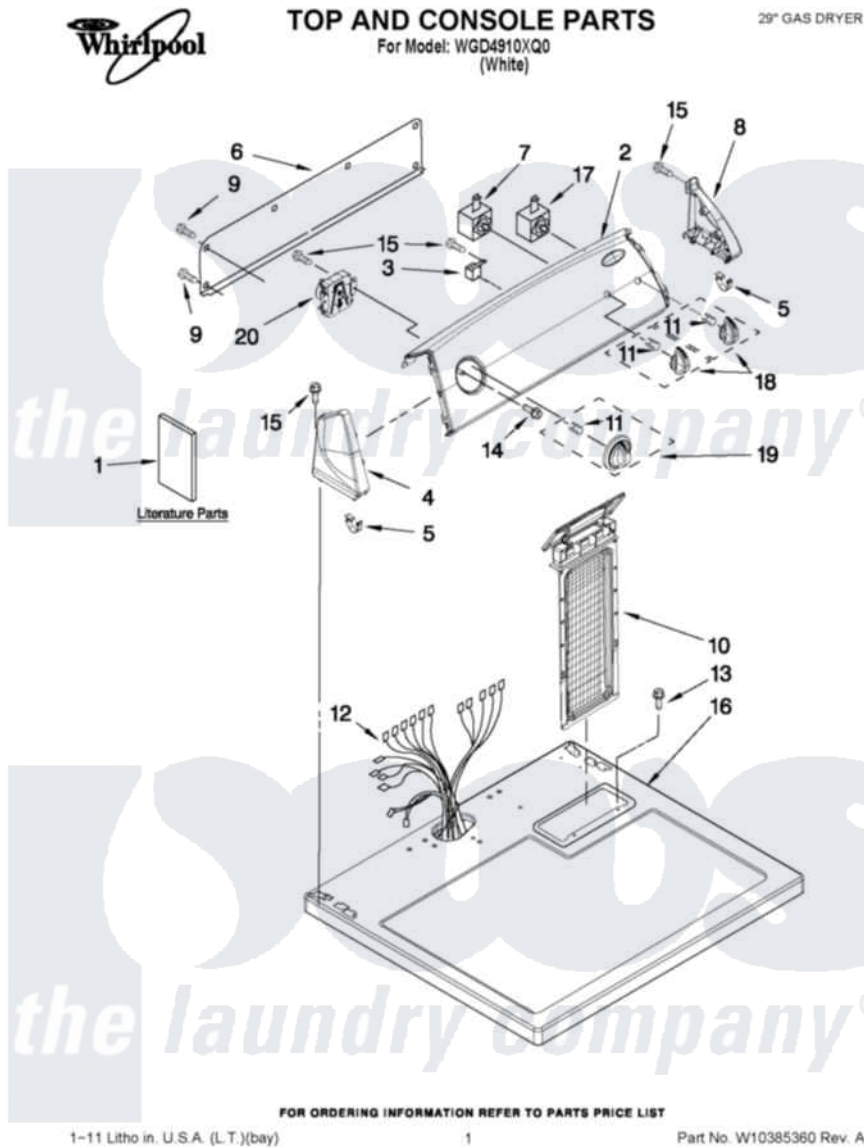

Whirlpool WGD4910XQ0 01 - TOP AND CONSOLE PARTS

Whirlpool Residential Whirlpool WGD4910XQ0 Dryer Parts Parts Diagram 01 - TOP AND CONSOLE PARTS
Click on the part number to view part

Item	Original Part Number	Replaced By	Status	Part Description
1	W10096984		Not Available	INSTALLATION (INSTRUCTIONS)
"	W10096986		Not Available	GUIDE, USE & CARE
"	W10185986		Not Available	WIRING DIAGRAM
2	W10295176			Control Panel And Bracket Assembly
3	694419			Mini-Buzzer
4	8566035	8565957		Cap, End
5	8312709			Clip-Console
6	W10103406			Panel, Rear Console
7	3399639			Switch, Rotary Temperature
8	8566032	8565954		Cap, End
9	693995			Screw, Hex Head
10	8557857			Screen, Lint
11	8536939			Clip, Knob
12	W10186122			Harness, Wiring
13	688082	487210		Screw, For Mtg. Service

13	000903	407440	Capacitor
14	8533974	4331106	Screw, No.10-32 X 7/16
15	3348629	90767	Screw, 8A X 3/8 HeX Washer Head Tapping
16	8559800	8563663	Top
17	W10117655		Switch, Push-To-Start
18	W10034380		Knob, Control
19	W10034750		Timer Knob Assembly
20	W10185981		Timer Assembly