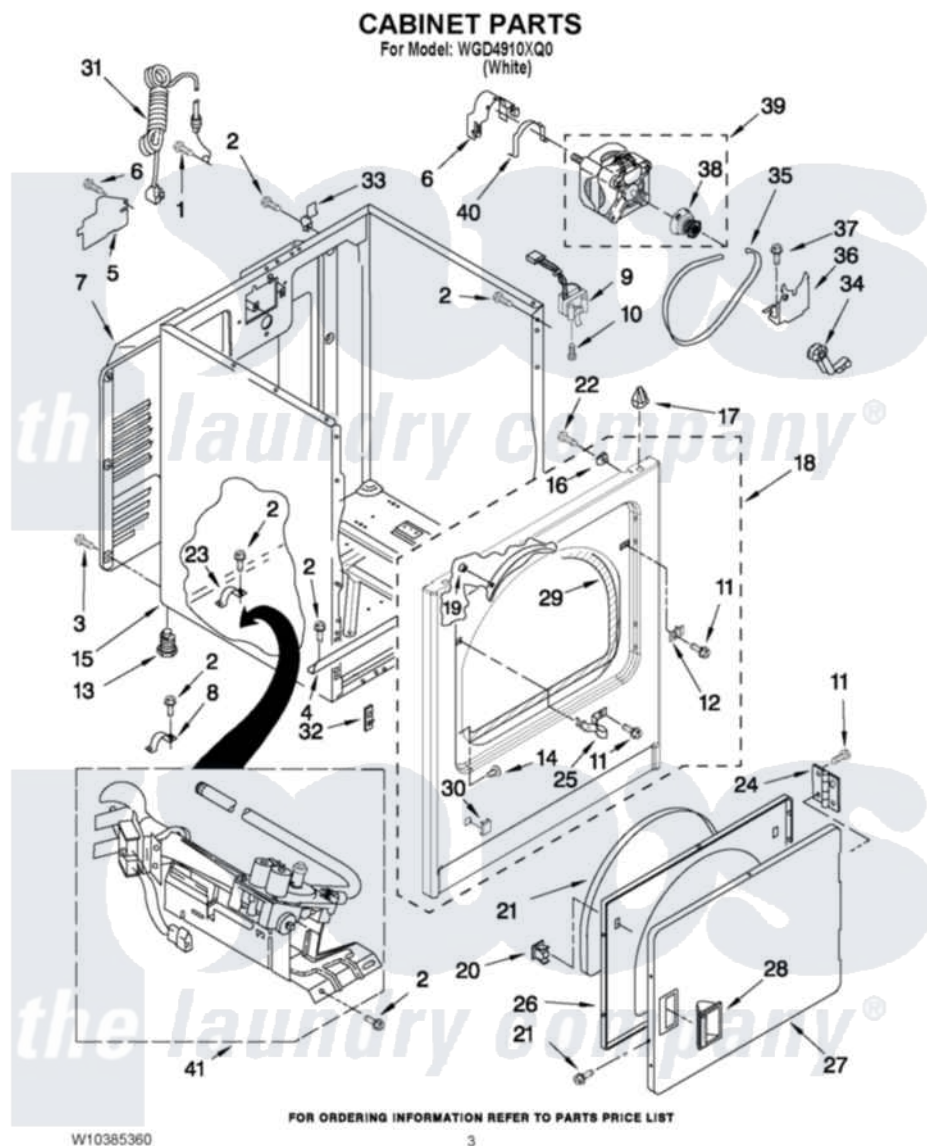

Whirlpool WGD4910XQ0 02 - CABINET PARTS

Whirlpool [Residential Whirlpool WGD4910XQ0 Dryer Parts](#) Parts Diagram 02 - CABINET PARTS
Click on the part number to view part

Item	Original Part Number	Replaced By	Status	Part Description
1	8533974	4331106		Screw, No.10-32 X 7/16
2	3390631			Screw, 10-16 X 3/8
3	693995			Screw, Hex Head
4	W10236073			Bracket, Cabinet
5	3396795			Cover, Terminal Block
6	3404162			Clamp, Motor
7	3396805	280043		Panel-Rear
8	3980175			Clamp, Elbow
9	3406107			Door Switch Assembly
10	697773	3395530		Screw
11	342055	488627		Screw
12	3403630			Plug, Strike Hole
13	3392100	49621		Feet-Leveling
"	279810			Foot-Optional
14	3404413			Plug, Hinge Hole
15	8530603	8533643		Cabinet

16	98234		Clip, U-Bend
17	690363	18776	Lock, Front Top
18	W10224855	W10248059	Panel
19	685203	279220	Clip
20	3389441		Door Catch Assembly
21	3405246		Seal, Door Push-To-Start
22	343641	681414	Screw, 10AB X 1/2
23	341029		Clamp, Pipe Door Spring
24	W10362431		Hinge And Pin Assembly
25	3403431		Strike, Panel
26	3402341		Door, Inner
27	3402335		Door, Front
28	8566059		Handle, Door
29	3406129		Seal And Bearing Assembly
30	8564457		Plug, Front Panel
31	344020	3401402	Cord, Power
32	3394083		Clip, Front Panel
33	8066217		Hinge, Top
34	691366		Idler And Pulley Assembly
35	W10131364	341241	Belt
36	348780		Base, Motor
37	3400500		Bolt, 3405245 5/16-18 X 3/4
38	8066184		Pulley, Motor
39	W10194250	279827	Motor-Drive
40	W10121316		Plug, Multivent
41	8318272	W10465748	Burner-Gas