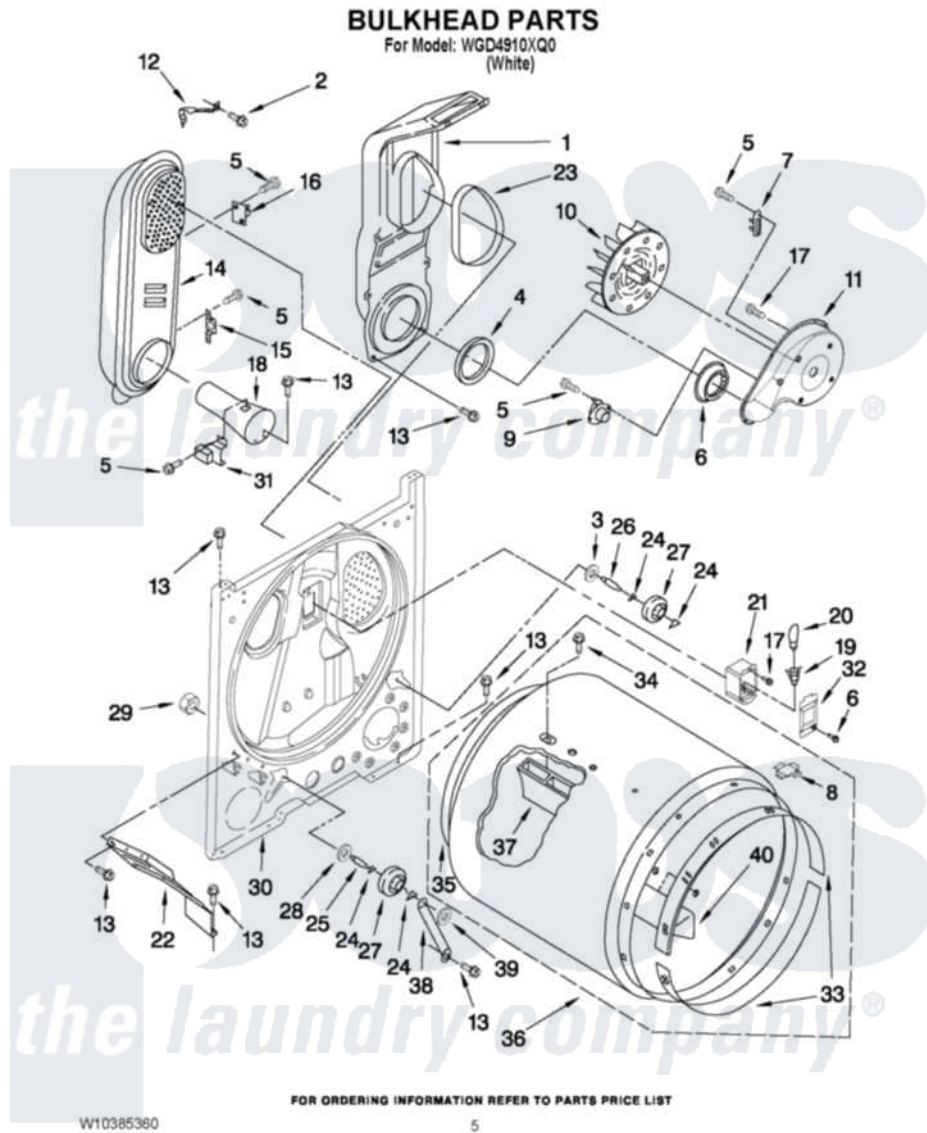

Whirlpool WGD4910XQ0 03 - BULKHEAD PARTS

Whirlpool [Residential Whirlpool WGD4910XQ0 Dryer Parts](#) Parts Diagram 03 - BULKHEAD PARTS
Click on the part number to view part

Item	Original Part Number	Replaced By	Status	Part Description
1	348368			Lint Chute Assembly
2	489463			Screw, 8-18 X 1/16
3	3388703			Washer, Support
4	347139			Seal, Lint Chute
5	90767			Screw, 8A X 3/8 HeX Washer Head Tapping
6	696302			Shield, Exhaust
7	3392519			Thermal Limiter
8	8066086			Plug, Drum Hole
9	3387134			Thermostat, Internal-Bias
10	694089			Wheel, Blower
11	8577230			Housing, Blower
12	3398161			CLIP
13	3390631			Screw, 10-16 X 3/8
14	8530285	279980		Box
15	3403140			Thermostat, High-Limit 205F
16	280010			Kit, Thermal Cut-Off

17	3390647	488729	Screw
18	8066049		Funnel, Burner Light
19	W10136369		Socket, Drum Light Assembly
20	3406124	22002263	Lamp
21	3977373		Bracket, Drum Light
22	3406022		Bracket, Bulkhead
23	339956		Seal, Air Duct To Bulkhead
24	690997		Washer, Thrust
25	W10359270		Shaft, Drum Roller Threads
26	W10359269		Shaft, Drum Roller Threads
27	3397590	349241T	Support
28	348197		Washer, Support
29	W10298789		Nut, Push-In
30	3403413		Bulkhead
31	338906		Radiant, Sensor
32	3402841	8532165	Lens, Drum Light
33	692526	279441	BeaRng-Rng
34	W10219342		Screw, Baffle Mounting
35	3406130	279857	Seal
36	695587		Drum Assembly
37	692490		Baffle, Drum
38	3976434		Bracket, Support Shaft
39	90296		Nut, Push On
40	3403636		Baffle, Drum