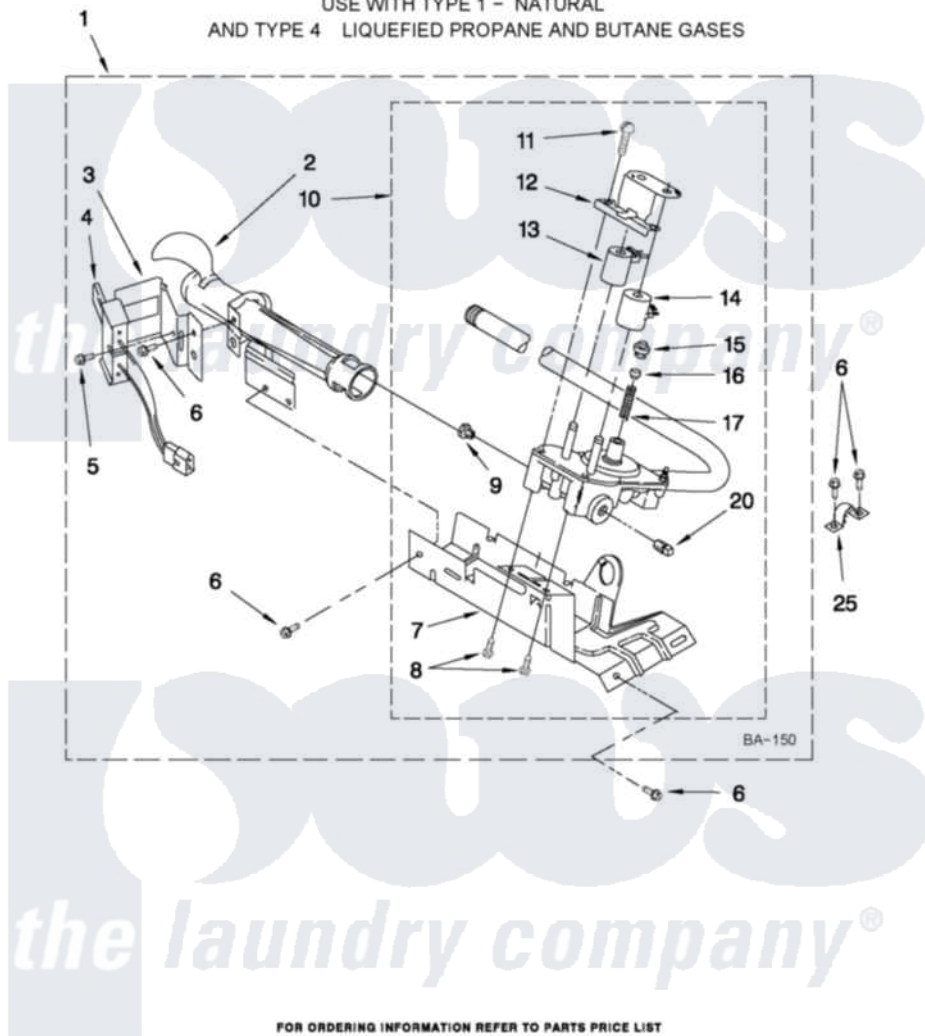

Whirlpool WGD4910XQ0 04 - 8318272 BURNER ASSEMBLY

8318272 BURNER ASSEMBLY

For Model: WGD4910XQ0
(White)

USE WITH TYPE 1 - NATURAL
AND TYPE 4 LIQUEFIED PROPANE AND BUTANE GASES

W10385360

FOR ORDERING INFORMATION REFER TO PARTS PRICE LIST

7

Whirlpool Residential Whirlpool WGD4910XQ0 Dryer Parts Parts Diagram 04 - 8318272 BURNER ASSEMBLY
Click on the part number to view part

Item	Original Part Number	Replaced By	Status	Part Description
1	8318272	W10465748		Burner-Gas
2	688617	693140		Burner
3	694298			Bracket, Ignitor
4	686590	279311		Ignitor
5	3393909			Screw, 8-32 X 7/8
6	343641	681414		Screw, 10AB X 1/2
7	693986			Base, Burner
8	3387057			Screw, 10-16 X 1/2 Orifice, Burner
9	234826			Orifice, Burner Type 1
"	229742			Orifice, Burner
"	234868			Orifice, Burner
10	8318277	W10337269		Valve-Gas
11	694421			Screw, Bracket Mounting
12	694538			Bracket, Shunt
13	694540			Coil, 60 Hz
14	694539			Coil, 60 Hz