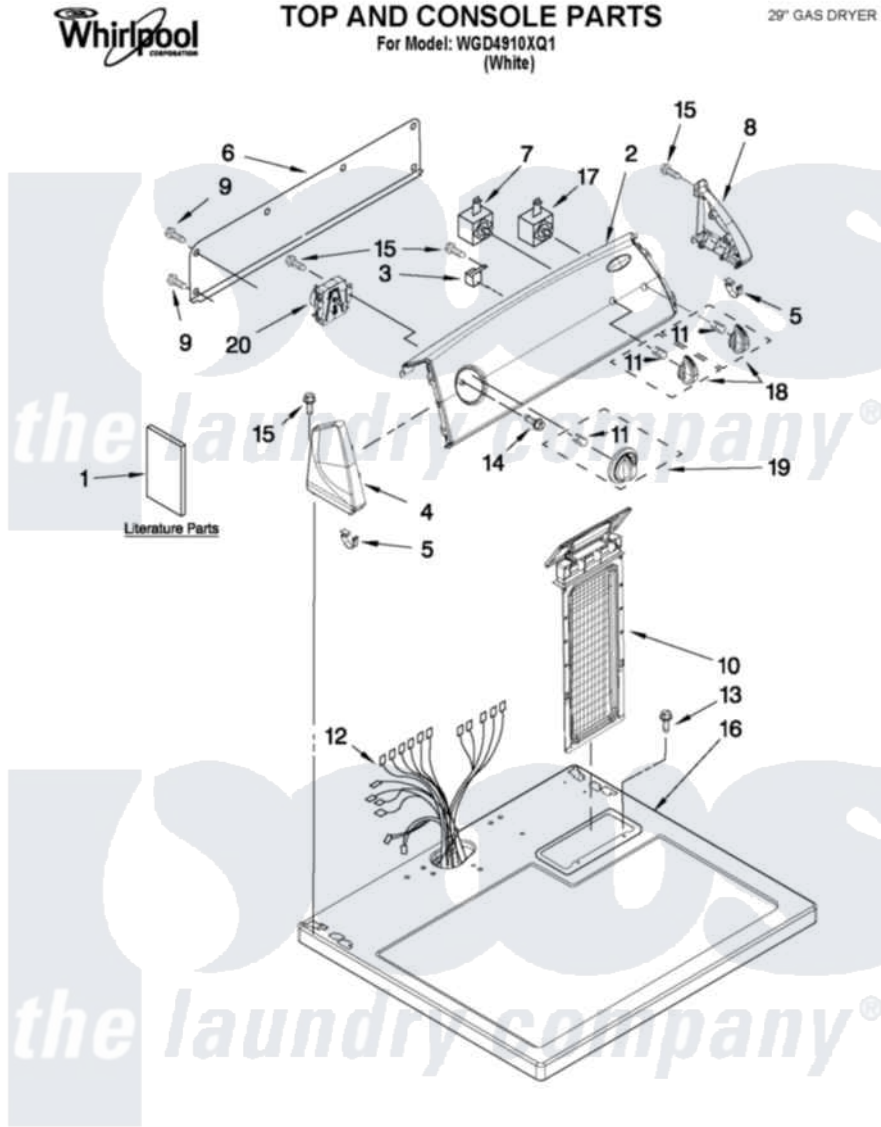

Whirlpool WGD4910XQ1 01 - TOP AND CONSOLE PARTS

FOR ORDERING INFORMATION REFER TO PARTS PRICE LIST

12-11 Litho in U.S.A. (BMN)(bay)

1

Part No. W10454349 Rev. A

[Whirlpool Residential Whirlpool WGD4910XQ1 Dryer Parts](#) Parts Diagram 01 - TOP AND CONSOLE PARTS

[Click on the part number to view part](#)

Item	Original Part Number	Replaced By	Status	Part Description
1	W10115228		Not Available	INSTRUCTIONS, INSTALLATION
"	W10096986		Not Available	GUIDE, USE & CARE
"	W10185986		Not Available	WIRING DIAGRAM
2	W10295176			Control Panel And Bracket Assembly
3	694419			Mini-Buzzer
4	8566035	8565957		Cap, End
5	8312709			Clip-Console
6	W10103406			Panel, Rear Console
7	3399639			Switch, Rotary Temperature
8	8566032	8565954		Cap, End
9	693995			Screw, Hex Head
10	8557857			Screen, Lint
11	8536939			Clip, Knob
12	W10186122			Harness, Wiring
13	688082	487240		Screw, For Mtg. Service

13	000903	407440	Capacitor
14	8533974	4331106	Screw, No.10-32 X 7/16
15	3348629	90767	Screw, 8A X 3/8 HeX Washer Head Tapping
16	8559800	8563663	Top
17	W10117655		Switch, Push-To-Start
18	W10034380		Knob, Control
19	W10034750		Timer Knob Assembly
20	W10185981		Timer Assembly