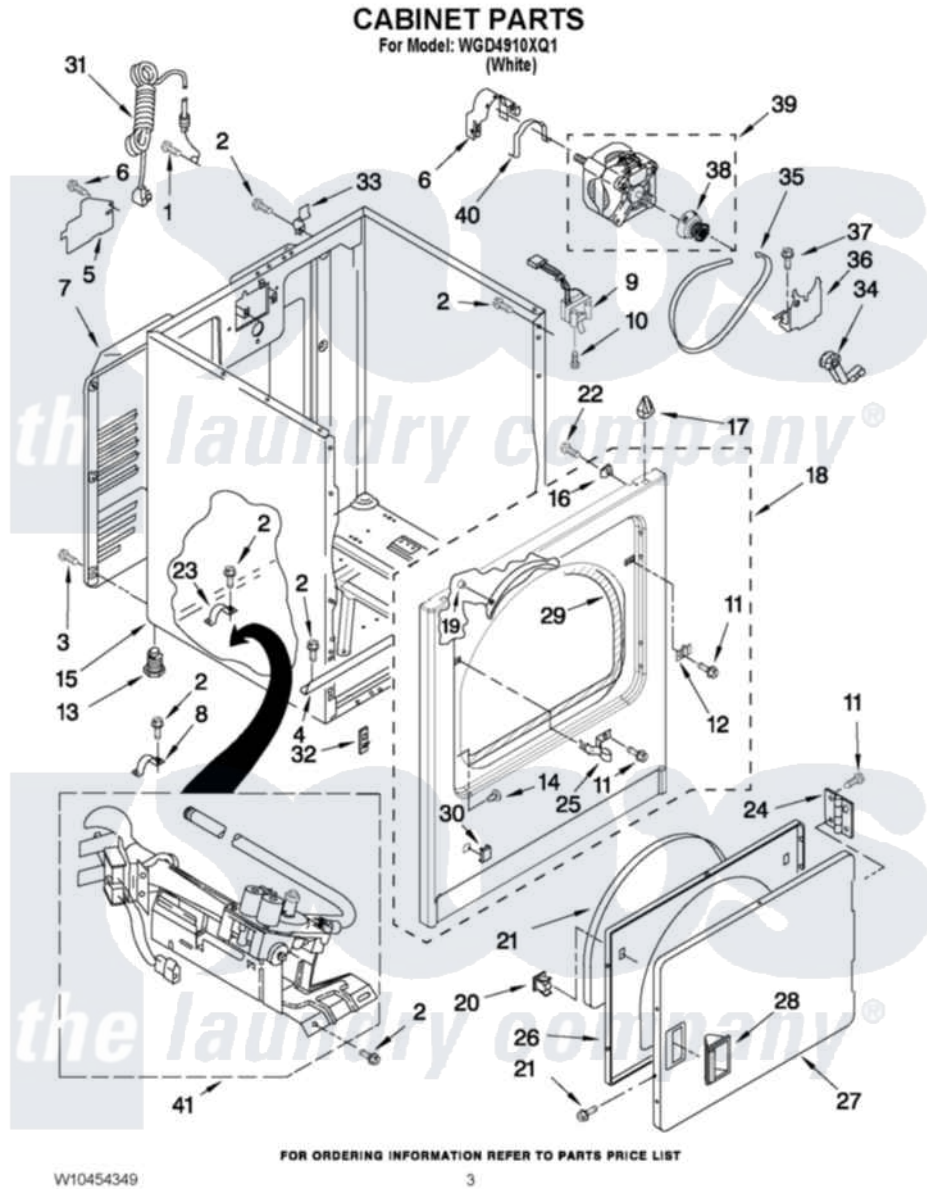

Whirlpool WGD4910XQ1 02 - CABINET PARTS

Whirlpool [Residential Whirlpool WGD4910XQ1 Dryer Parts](#) Parts Diagram 02 - CABINET PARTS
Click on the part number to view part

Item	Original Part Number	Replaced By	Status	Part Description
1	8533974	4331106		Screw, No.10-32 X 7/16
2	3390631			Screw, 10-16 X 3/8
3	693995			Screw, Hex Head
4	W10236073			Bracket, Cabinet
5	3396795			Cover, Terminal Block
6	3404162			Clamp, Motor
7	3396805	280043		Panel-Rear
8	3980175			Clamp, Elbow
9	3406107			Door Switch Assembly
10	697773	3395530		Screw
11	342055	488627		Screw
12	3403630			Plug, Strike Hole
13	3392100	49621		Feet-Leveling
NI	279810			Foot-Optional
14	3404413			Plug, Hinge Hole
15	8530603	8533643		Cabinet

16	98234		Clip, U-Bend
17	690363	18776	Lock, Front Top
18	W10224855	W10248059	Panel
19	685203	279220	Clip
20	3389441		Door Catch Assembly
21	3405246		Seal, Door Push-To-Start
22	343641	681414	Screw, 10AB X 1/2
23	341029		Clamp, Pipe Door Spring
24	W10362431		Hinge And Pin Assembly
25	3403431		Strike, Panel
26	3402341		Door, Inner
27	3402335		Door, Front
28	8566059		Handle, Door
29	3406129		Seal And Bearing Assembly
30	8564457		Plug, Front Panel
31	W10440460		Cord, Power
32	3394083		Clip, Front Panel
33	8066217		Hinge, Top
34	691366		Idler And Pulley Assembly
35	W10131364	341241	Belt
36	348780		Base, Motor
37	3400500		Bolt, 3405245 5/16-18 X 3/4
38	8066184		Pulley, Motor
39	W10194250	279827	Motor-Drive
40	W10121316		Plug, Multivent
41	W10336852	W10465748	Burner-Gas