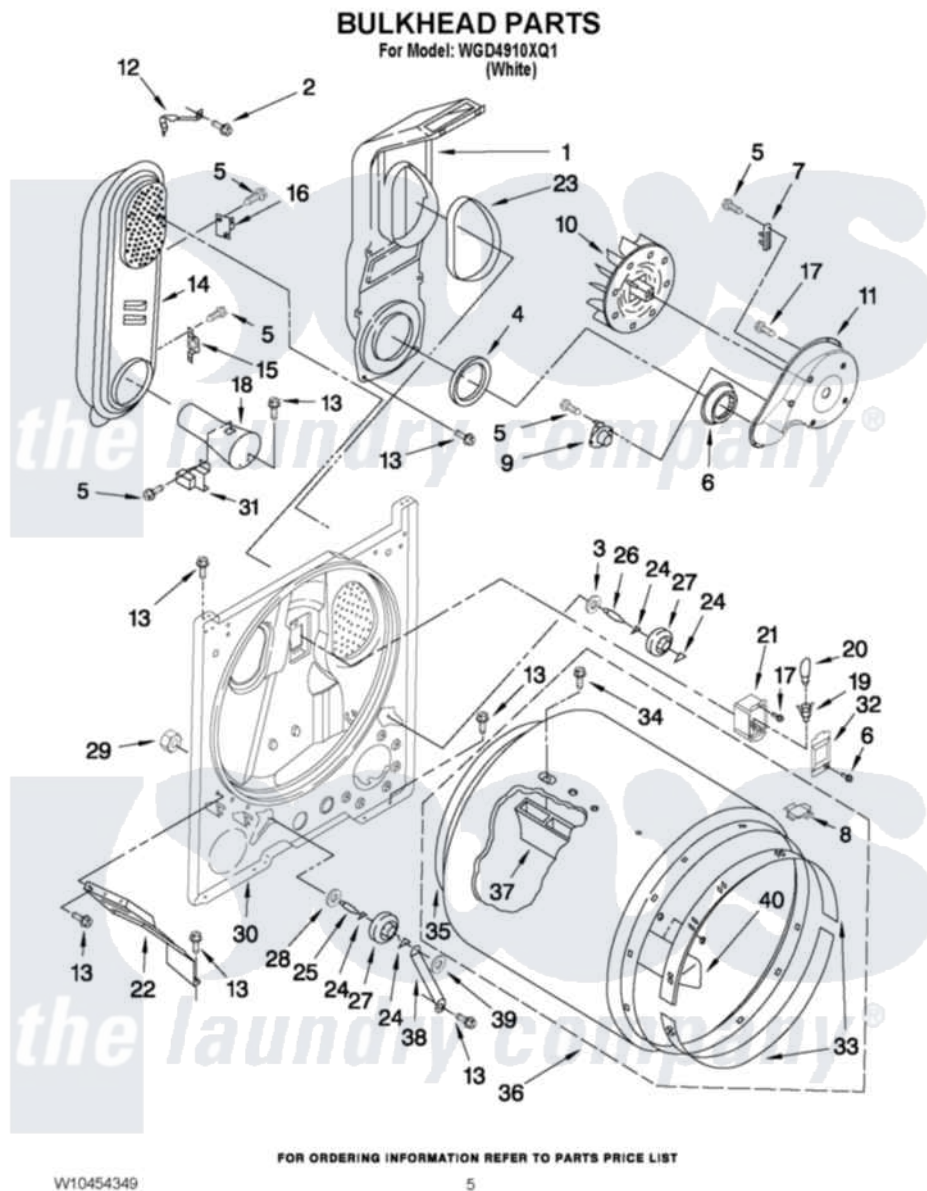

Whirlpool WGD4910XQ1 03 - BULKHEAD PARTS

Whirlpool [Residential Whirlpool WGD4910XQ1 Dryer Parts](#) Parts Diagram 03 - BULKHEAD PARTS
Click on the part number to view part

Item	Original Part Number	Replaced By	Status	Part Description
1	348368			Lint Chute Assembly
2	489463			Screw, 8-18 X 1/16
3	3388703			Washer, Support
4	347139			Seal, Lint Chute
5	90767			Screw, 8A X 3/8 HeX Washer Head Tapping
6	696302			Shield, Exhaust
7	3392519			Thermal Limiter
8	8066086			Plug, Drum Hole
9	3387134			Thermostat, Internal-Bias
10	694089			Wheel, Blower
11	8577230			Housing, Blower
12	3398161			CLIP
13	3390631			Screw, 10-16 X 3/8
14	8530285	279980		Box
15	W10423382			Thermostat, High Limit 205F
16	280010			Kit, Thermal Cut-Off

17	3390647	488729	Screw
18	8066049		Funnel, Burner Light
19	W10136369		Socket, Drum Light Assembly
20	3406124	22002263	Lamp
21	3977373		Bracket, Drum Light
22	3406022		Bracket, Bulkhead
23	339956		Seal, Air Duct To Bulkhead
24	690997		Washer, Thrust
25	W10359270		Shaft, Drum Roller Threads
26	W10359269		Shaft, Drum Roller Threads
27	3397590	349241T	Support
28	348197		Washer, Support
29	W10298789		Nut, Push-In
30	3403413		Bulkhead
31	338906		Radiant, Sensor
32	3402841	8532165	Lens, Drum Light
33	692526	279441	BeaRng-Rng
34	W10219342		Screw, Baffle Mounting
35	W10352407	279857	Seal
36	695587		Drum Assembly
37	692490		Baffle, Drum
38	3976434		Bracket, Support Shaft
39	90296		Nut, Push On
40	3403636		Baffle, Drum