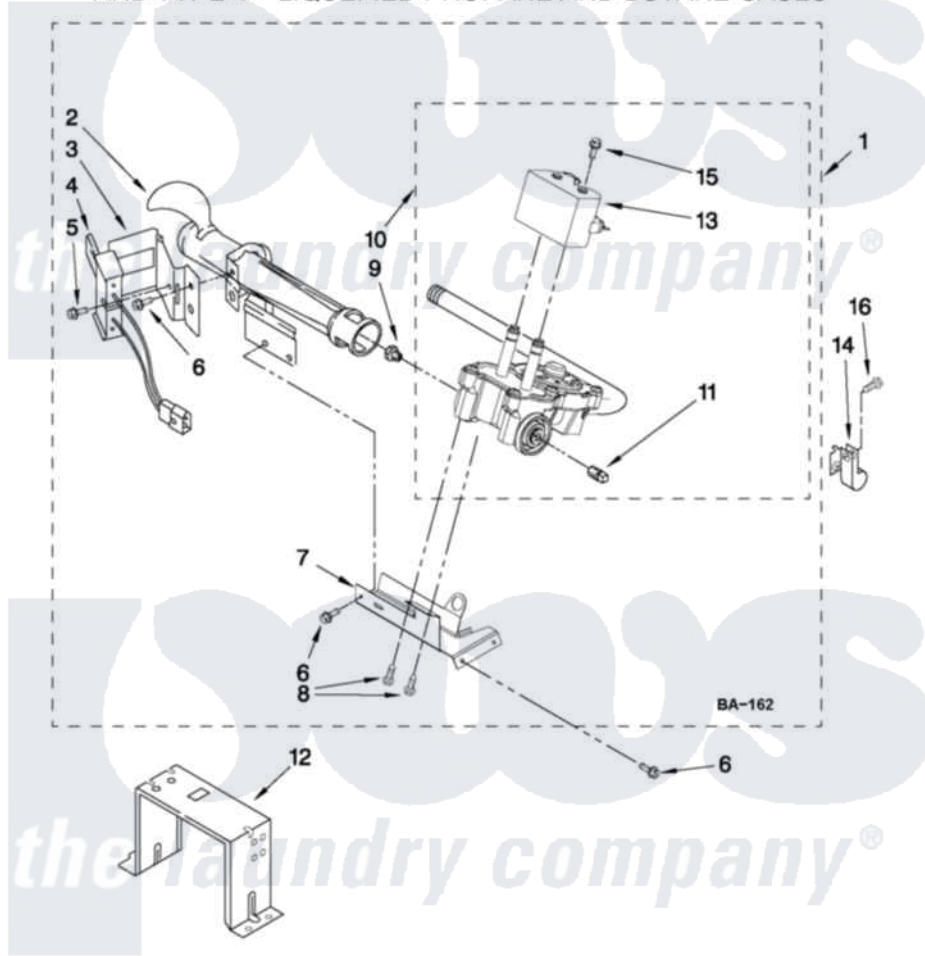

Whirlpool WGD4910XQ1 04 - W10336852 BURNER ASSEMBLY

W10336852 BURNER ASSEMBLY

For Model: WGD4910XQ1
(White)

USE WITH TYPE 1 - NATURAL, TYPE 2 - MIXED,
AND TYPE 4 - LIQUEFIED PROPANE AND BUTANE GASES

FOR ORDERING INFORMATION REFER TO PARTS PRICE LIST

W10454349

7

Whirlpool [Residential Whirlpool WGD4910XQ1 Dryer Parts](#) Parts Diagram 04 - W10336852 BURNER ASSEMBLY
Click on the part number to view part

Item	Original Part Number	Replaced By	Status	Part Description
1	W10336852	W10465748		Burner-Gas
2	688617	693140		Burner
3	694298			Bracket, Ignitor
4	686590	279311		Ignitor
5	3393909			Screw, 8-32 X 7/8
6	343641	681414		Screw, 10AB X 1/2
7	693986			Base, Burner
8	3387057			Screw, 10-16 X 1/2 Orifice, Burner
9	234826			Orifice, Burner Type 1
10	W10304604	W10500695		Valve-Gas
11	W10295523			Plug, Pipe
12	3389889			Bracket, Support
13	W10328463			Coil, 60 Hz
14	3978776			Bracket, Gas Pipe Switch
15	326049536			Screw, Coil
16	3390647	488729		Screw