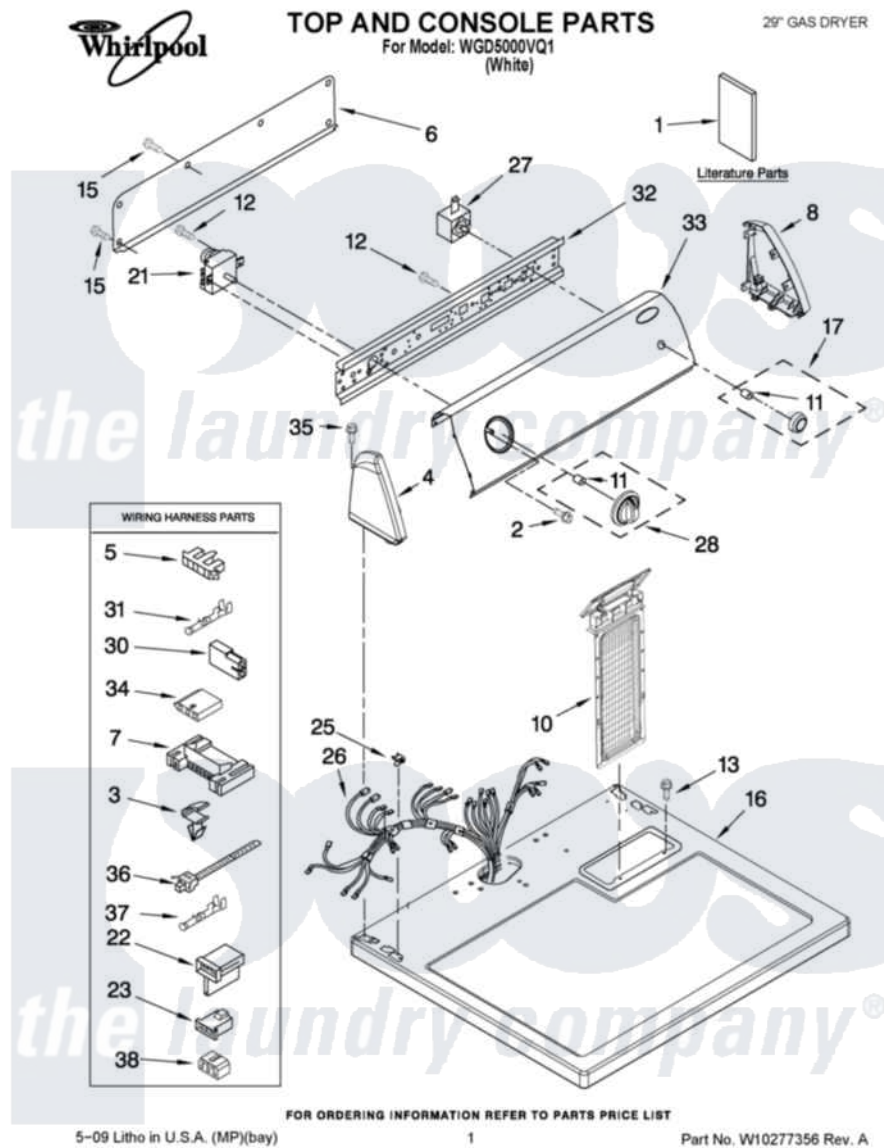

Whirlpool WGD5000VQ1 01 - TOP AND CONSOLE PARTS

Whirlpool Residential Whirlpool WGD5000VQ1 Dryer Parts Parts Diagram 01 - TOP AND CONSOLE PARTS
Click on the part number to view part

Item	Original Part Number	Replaced By	Status	Part Description
1	W10150630		Not Available	LITERATURE PARTS INSTRUCTIONS, INSTALLATION
"	W10150610		Not Available	Use & Care Guide
"	W10185979			Wiring Diagram Cycle Feature
"	W10042960		Not Available	Sheet, Cycle Feature
2	8533951	3400859		Screw, Grounding
3	3394427			Clip-Harness
4	8271365	279962		Endcap
5	3397269			Connector, Timer
6	8274261			Do-It-Yourself Repair Manuals
7	3395683			Receptacle, Multi-Terminal
8	8271359	279962		Endcap
10	8557861			Screen, Lint
11	8536939			Clip, Knob
12	8533971	90767		Screw, 8A X 3/8 HeX Washer Head Tapping

13	688983	487240	Screw, For Mtg. Service Capacitor
15	693995		Screw, Hex Head
16	8557930	8563985	Top
17	8566065		Knob, Push-To-Start
21	W10185969		Timer Assembly, 60 Hz
22	3403499		Connector, 2-Postion
23	3403498		Connector, 3-Position
25	357213		Nut, Push-In
26	W10186074		Harness, Wiring
27	3977456		Switch, Push-To-Start
28	8566061		Timer Knob Assembly
"	8566061		Timer Knob Assembly
30	717252		Receptacle, Terminal
31	94614		Terminal
32	8544895		Bracket, Control
33	W10167874		Panel, Control
34	3936144		Do-It-Yourself Repair Manuals
35	388326		Screw, 8-18 X 1.25
36	3391249		Cable Tie, Push Mount
37	3401144		Connector
38	3347243		Block, Disconnect