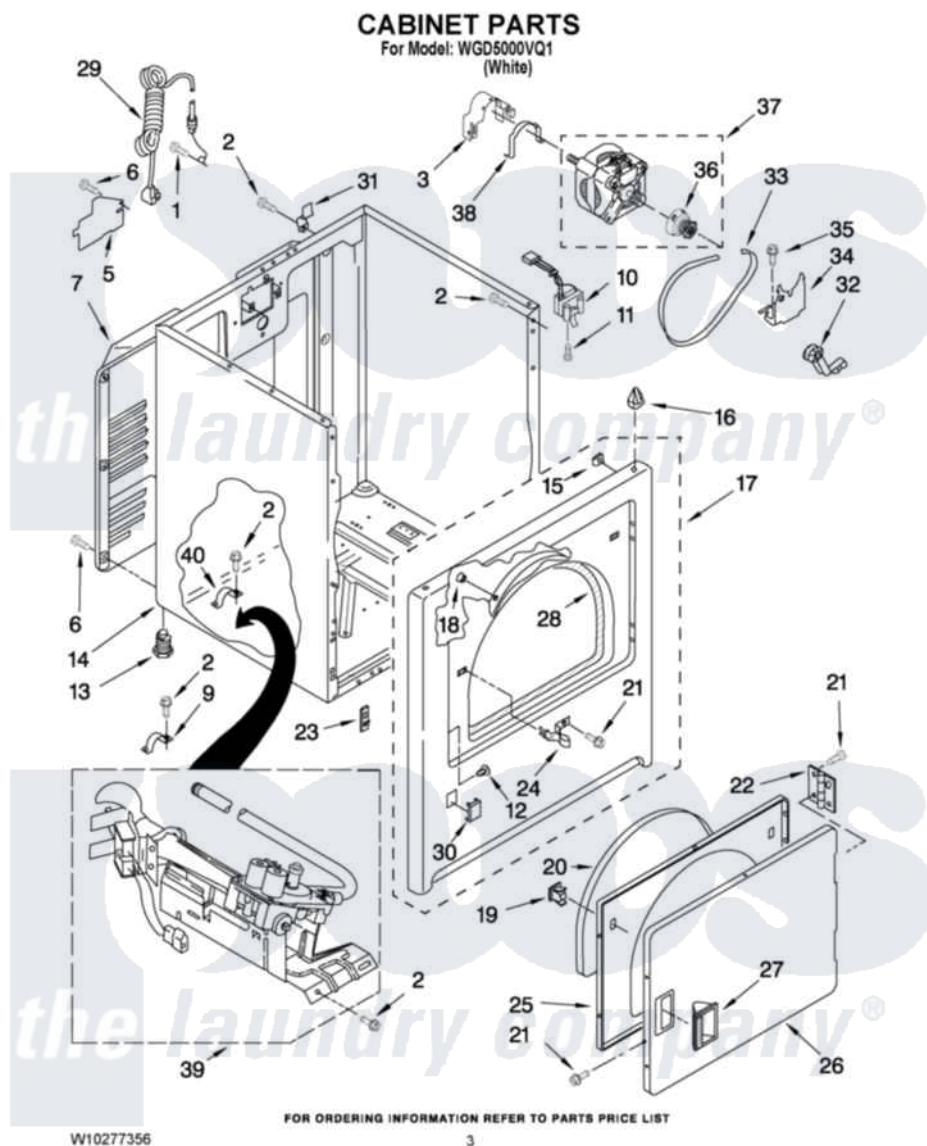

Whirlpool WGD5000VQ1 02 - CABINET PARTS

Whirlpool Residential Whirlpool WGD5000VQ1 Dryer Parts Parts Diagram 02 - CABINET PARTS
Click on the part number to view part

Item	Original Part Number	Replaced By	Status	Part Description
1	697776	4331106		Screw, No.10-32 X 7/16
2	343641	681414		Screw, 10AB X 1/2
3	3404162			Clamp, Motor
5	3396795			Cover, Terminal Block
6	693995			Screw, Hex Head
7	3396807	280040		Panel-Rear
9	3980175			Clamp, Elbow
10	3406104	3406105		Door Switch Assembly
11	697773	3395530		Screw
12	3404413			Plug, Hinge Hole
13	3392100	49621		Feet-Leveling
"	279810			Foot-Optional
14	8530603	8533643		Cabinet
15	98234			Clip, U-Bend
16	690363	18776		Lock, Front Top
17	3403574	279846		Panel

18	685203	279220	Clip
19	690081	279570	Latch
20	3405245		5/16-18 X 3/4
21	342055	488627	Screw
22	3405514	W10362431	Hinge And Pin Assembly
23	3394083		Clip, Front Panel
24	696144	279570	Latch
25	3403371		Door, Inner
26	3403361		Door Front
27	8566059		Handle, Door
28	8066124	279264	Air Channel Box
29	344020	3401402	Cord, Power
30	3394975		Plug, Front Panel
31	8066217		Hinge, Top
32	691366		Idler And Pulley Assembly
33	W10131364	341241	Belt
34	348780		Base, Motor
35	3400500		Bolt, 3405245 5/16-18 X 3/4
36	8066184		Pulley, Motor
37	W10194250	279827	Motor-Drve
38	W10121316		Plug, Multivent
39	8318272	W10465748	Burner-Gas
40	341029		Clamp, Pipe Door Spring