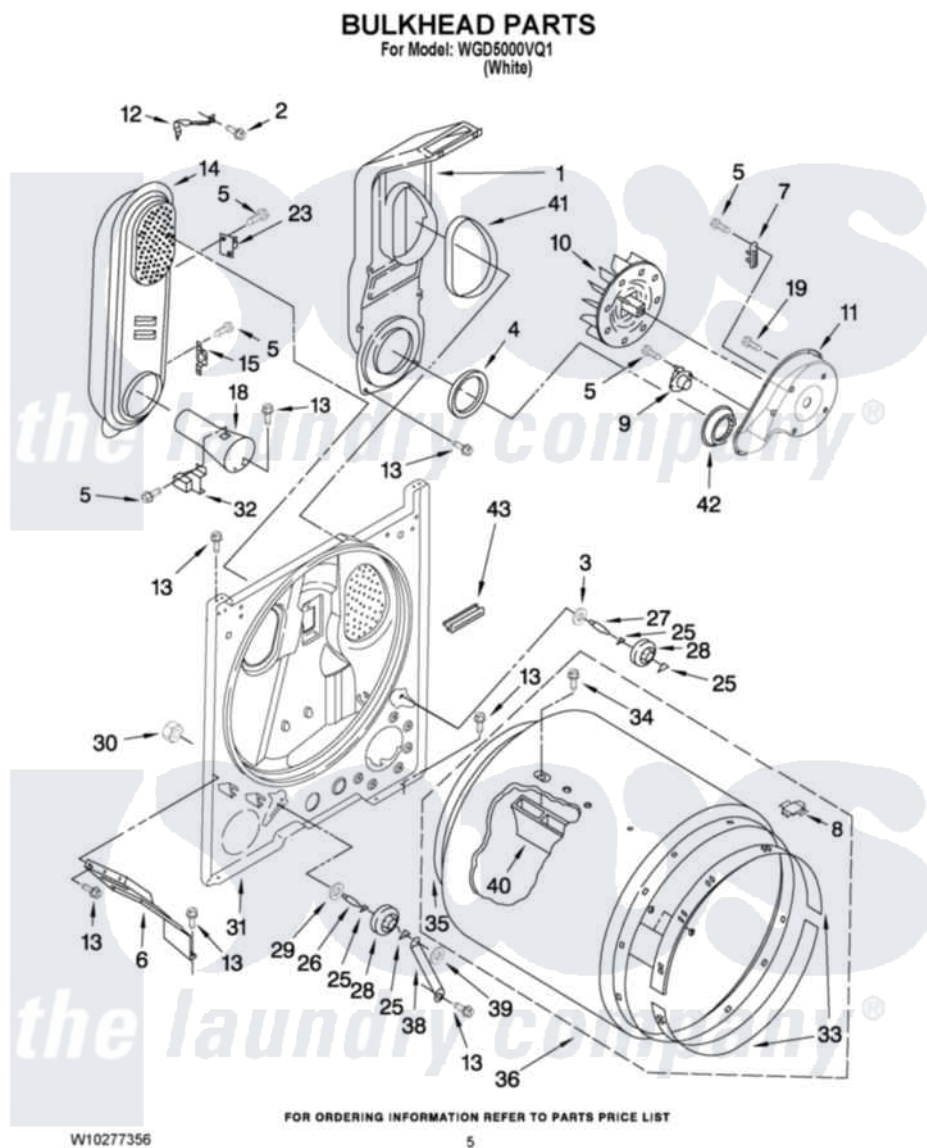

Whirlpool WGD5000VQ1 03 - BULKHEAD PARTS

Whirlpool [Residential Whirlpool WGD5000VQ1 Dryer Parts](#) Parts Diagram 03 - BULKHEAD PARTS
Click on the part number to view part

Item	Original Part Number	Replaced By	Status	Part Description
1	694283	279505		Chute
2	489463			Screw, 8-18 X 1/16
3	3388703			Washer, Support
4	347139			Seal, Lint Chute
5	90767			Screw, 8A X 3/8 HeX Washer Head Tapping
6	3406022			Bracket, Bulkhead
7	3392519			Thermal Limiter
8	8066086			Plug, Drum Hole
9	3387134			Thermostat, Internal-Bias
10	694089			Wheel, Blower
11	8577230			Housing, Blower
12	3398161			CLIP
13	343641	681414		Screw, 10AB X 1/2
14	8530285	279980		Box
15	3403140			Thermostat, High-Limit 205F
18	8066048			Funnel, Burner

19	3390647	488729	Screw
23	280010		Kit, Thermal Cut-Off
25	690997		Washer, Thrust
26	3399506	W10359270	Shaft, Drum Roller Threads
27	3399507	W10359269	Shaft, Drum Roller Threads
28	3397590	349241T	Support
29	348197		Washer, Support
30	3359452		Nut, Lock
31	8529955	279793	Bulkhead
32	338906		Radiant, Sensor
33	3394509		Ring, Bearing
34	W10219342		Screw, Baffle Mounting
35	8066085	239087	Seal
36	3396777	697760	Drum
38	3976435		Bracket, Support
39	90296		Nut, Push On
40	342847		Baffle, Drum
41	339956		Seal, Air Duct To Bulkhead
42	696302		Shield, Exhaust
43	3392247	686889	Pad