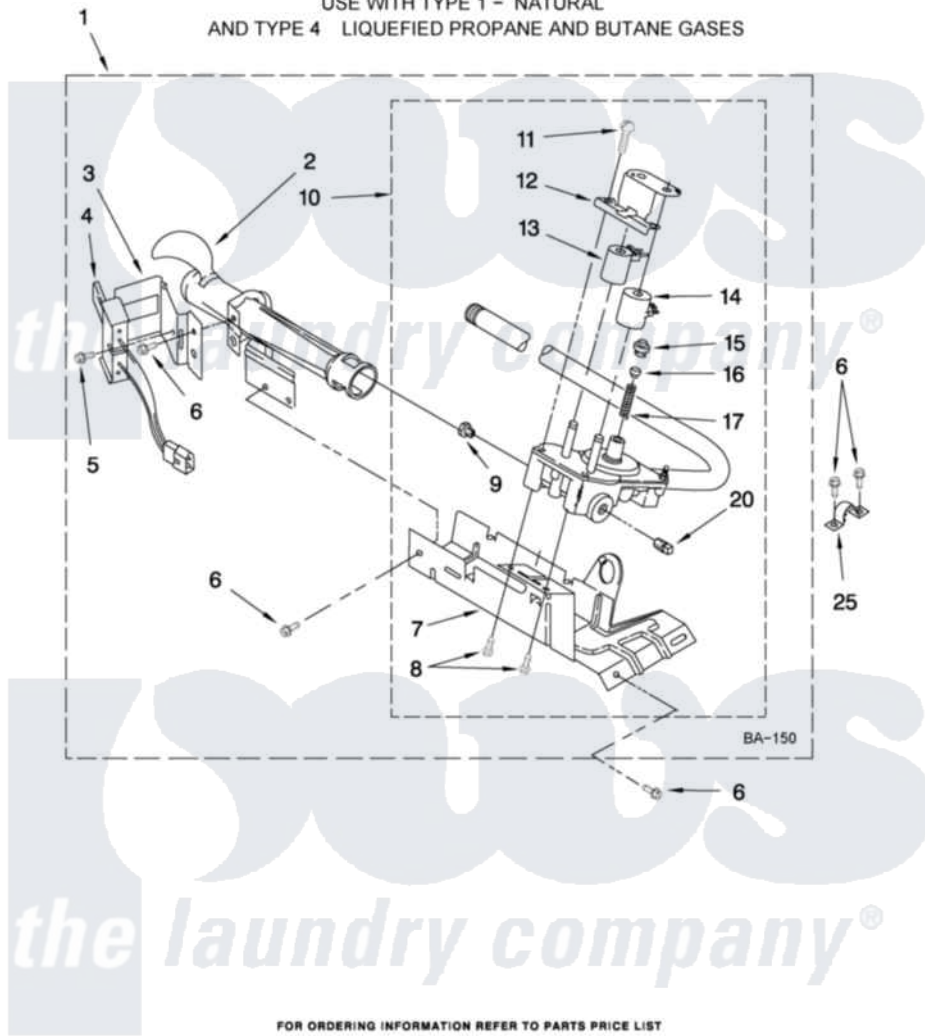

Whirlpool WGD5000VQ1 04 - 8318272 BURNER ASSEMBLY

8318272 BURNER ASSEMBLY

For Model: WGD5000VQ1
(White)

USE WITH TYPE 1 - NATURAL
AND TYPE 4 LIQUEFIED PROPANE AND BUTANE GASES

W10277356

FOR ORDERING INFORMATION REFER TO PARTS PRICE LIST

7

Whirlpool Residential Whirlpool WGD5000VQ1 Dryer Parts Parts Diagram 04 - 8318272 BURNER ASSEMBLY
Click on the part number to view part

Item	Original Part Number	Replaced By	Status	Part Description
1	8318272	W10465748		Burner-Gas
2	688617	693140		Burner
3	694298			Bracket, Ignitor
4	686590	279311		Ignitor
5	3393909			Screw, 8-32 X 7/8
6	343641	681414		Screw, 10AB X 1/2
7	693986			Base, Burner
8	3387057			Screw, 10-16 X 1/2 Orifice, Burner
9	234826			Orifice, Burner Type 1
"	229742			Orifice, Burner
"	234868			Orifice, Burner
10	8318277	W10337269		Valve-Gas
11	694421			Screw, Bracket Mounting
12	694538			Bracket, Shunt
13	694540			Coil, 60 Hz
14	694539			Coil, 60 Hz