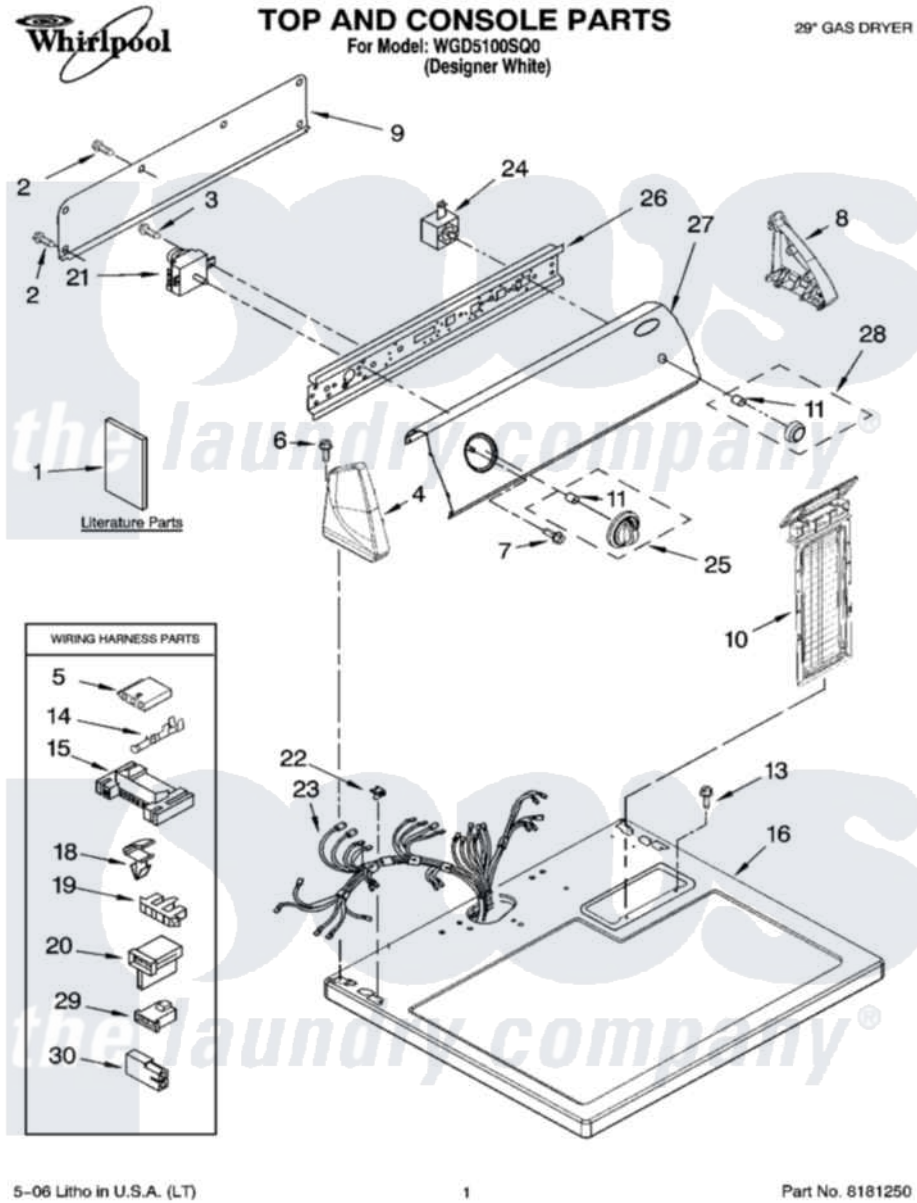

Whirlpool WGD5100SQ0 01 - TOP AND CONSOLE PARTS

5-06 Litho in U.S.A. (LT)

1

Part No. 6181250

Whirlpool Residential Whirlpool WGD5100SQ0 Dryer Parts Parts Diagram 01 - TOP AND CONSOLE PARTS
 Click on the part number to view part

Item	Original Part Number	Replaced By	Status	Part Description
1	8578183		Not Available	Use And Care Guide
"	8562582		Not Available	Instructions, Installation
"	W10042960		Not Available	Sheet, Cycle Feature
"	8528187			Wiring Diagram
"	BLANK		Not Available	Following May Be Purchased DO-IT-YOURSELF REPAIR MANUALS
"	677818		Not Available	Manual, Do-It- Yourself Repair (Dryer)
2	693995			Screw, Hex Head
3	8533971	90767		Screw, 8A X 3/8 HeX Washer Head Tapping
4	8271365	279962		Endcap
5	3936144			Do-It-Yourself Repair Manuals
6	388326			Screw, 8-18 X 1.25
7	8533951	3400859		Screw, Grounding
8	8271359	279962		Endcap
9	8274261			Do-It-Yourself Repair Manuals

10	8557861		Screen, Lint
11	8536939		Clip, Knob
13	688983	487240	Screw, For Mtg. Service Capacitor
14	94614		Terminal
15	3395683		Receptacle, Multi-Terminal
16	8557930	8563985	Top
18	3394427		Clip-Harness
19	3397269		Connector, Timer
20	3403499		Connector, 2-Postion
21	3976575		Timer Assembly
22	357213		Nut, Push-In
23	8299875		Harness, Wiring
24	3977456		Switch, Push-To-Start
25	8566061		Timer Knob Assembly
26	8544895		Bracket, Control
27	8578845		Panel, Control
28	8566065		Knob, Push-To-Start
29	3403498		Connector, 3-Position
30	717252		Receptacle, Terminal