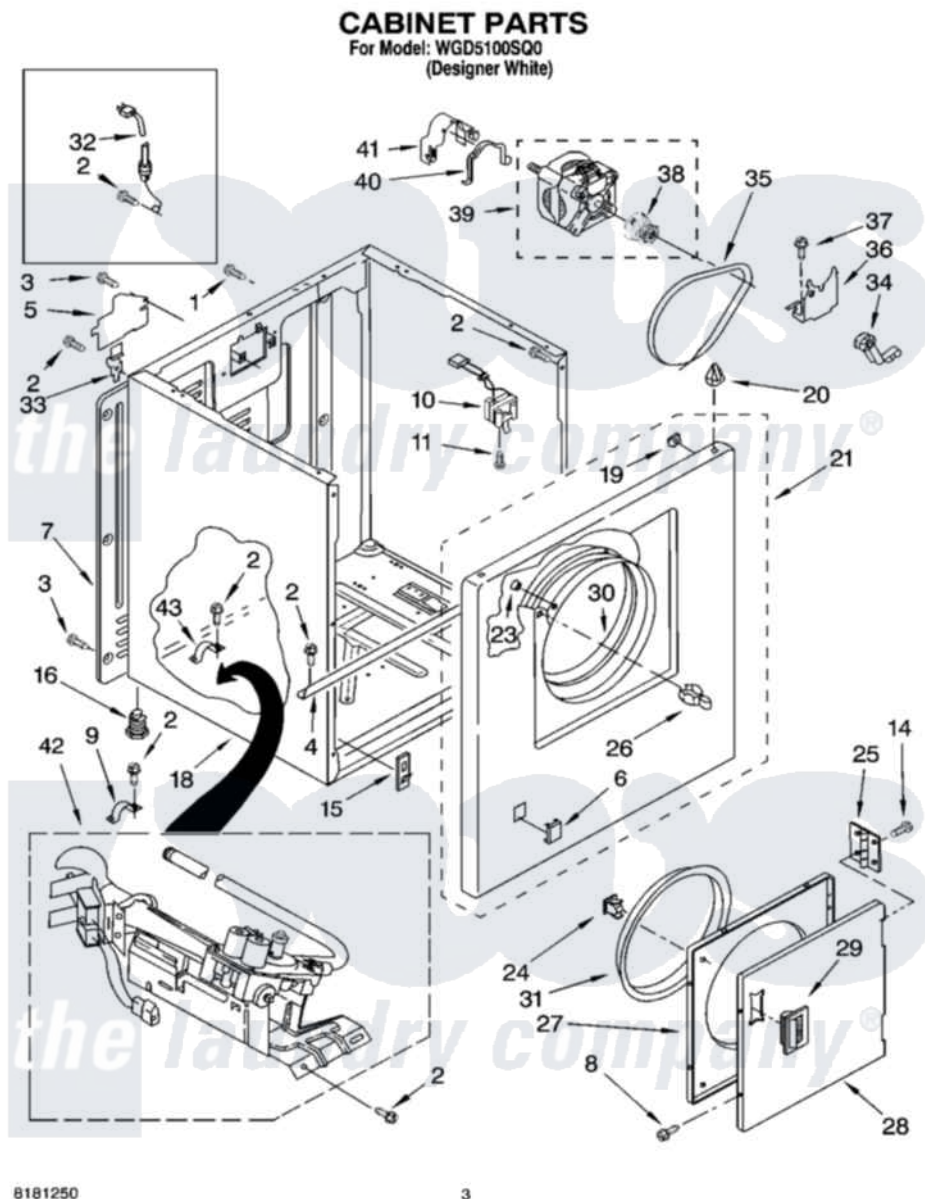

Whirlpool WGD5100SQ0 02 - CABINET PARTS

Whirlpool [Residential Whirlpool WGD5100SQ0 Dryer Parts](#) Parts Diagram 02 - CABINET PARTS
Click on the part number to view part

Item	Original Part Number	Replaced By	Status	Part Description
1	697776	4331106		Screw, No.10-32 X 7/16
2	343641	681414		Screw, 10AB X 1/2
3	693995			Screw, Hex Head
4	8541400			Bracket, Cabinet
5	3396795			Cover, Terminal Block
6	3394975			Plug, Front Panel
7	3396807	280040		Panel-Rear
8	342055	488627		Screw
9	3980175			Clamp, Elbow
10	3406102			Door Switch Assembly
11	697773	3395530		Screw
14	694091			Trim, Side Right Hand
15	3394083			Clip, Front Panel
16	3392100	49621		Feet-Leveling
18	8530603	8533643		Cabinet
19	98234			Clip, U-Bend

20	690363	18776	Lock, Front Top
21	3394895	280022	Panel
23	685203	279220	Clip
24	3389441		Door Catch Assembly
25	348023		Hinge And Pin Assembly
26	696144	279570	Latch
27	695656	280077	Door
28	348205		Door, Front
29	686711		Handle, Door
30	8066123	279264	Air Channel Box
31	3390734		Seal, Door
32	344020	3401402	Cord, Power
33	8066217		Hinge, Top
34	691366		Idler And Pulley Assembly
35	8066065	341241	Belt
36	348780		Base, Motor
37	3400500		Bolt, 3405245 5/16-18 X 3/4
38	8066184		Pulley, Motor
39	8066206	279827	Motor-Drve
40	660658		Clamp, Motor Mounting 343481 685441
41	3404162		Clamp, Motor
42	8318272	W10465748	Burner-Gas
43	341029		Clamp, Pipe Door Spring