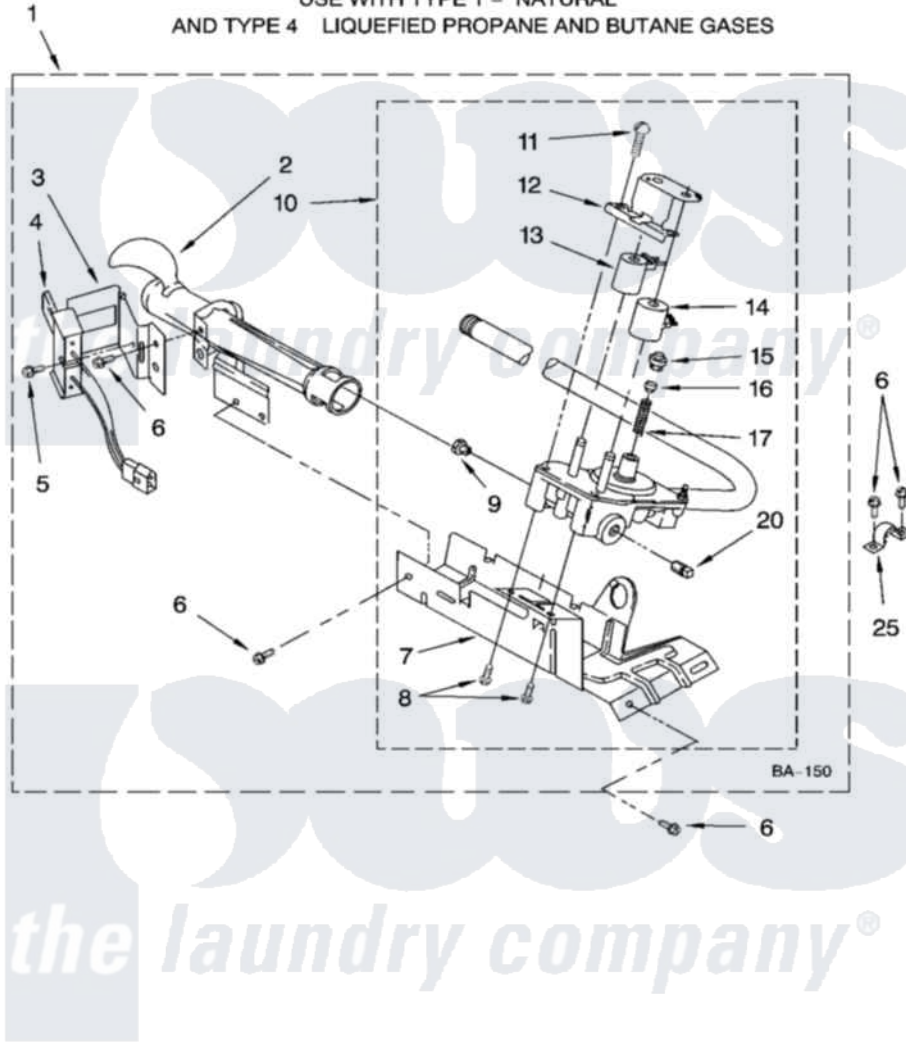

Whirlpool WGD5100SQ0 03 - 8318272 BURNER ASSEMBLY

8318272 BURNER ASSEMBLY

For Model: WGD5100SQ0
(Designer White)

USE WITH TYPE 1 - NATURAL
AND TYPE 4 LIQUEFIED PROPANE AND BUTANE GASES

8181250

5

Whirlpool [Residential Whirlpool WGD5100SQ0 Dryer Parts](#) Parts Diagram 03 - 8318272 BURNER ASSEMBLY
Click on the part number to view part

Item	Original Part Number	Replaced By	Status	Part Description
1	8318272	W10465748		Burner-Gas
2	688617	693140		Burner
3	694298			Bracket, Ignitor
4	686590	279311		Ignitor
5	3393909			Screw, 8-32 X 7/8
6	343641	681414		Screw, 10AB X 1/2
7	693986			Base, Burner
8	3387057			Screw, 10-16 X 1/2 Orifice, Burner
9	234826			Orifice, Burner Type 1
"	229742			Orifice, Burner
"	234868			Orifice, Burner
10	8318277	W10337269		Valve-Gas
11	694421			Screw, Bracket Mounting
12	694538			Bracket, Shunt
13	694540			Coil, 60 Hz
14	694539			Coil, 60 Hz